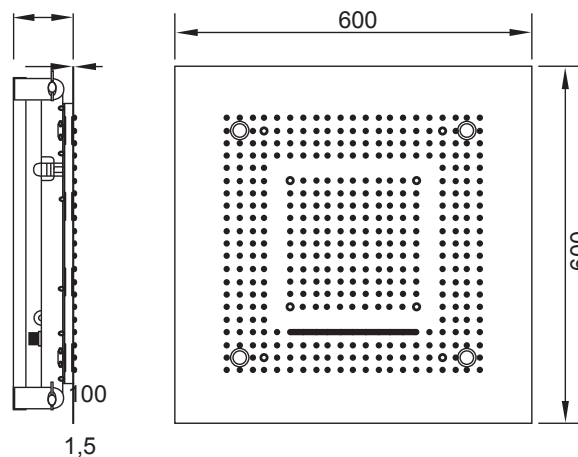

390 6620

Deszczownica Sensual Rain z diodami LED
600 mm x 600 mm
3 rodzaje strumienia,
do zabudowy sufitowej,
z systemem easy-clean/
stal szlachetna chromowana
oświetlenie: 4 lampki LED,
stopień ochrony IP44,
zasilanie 12 Volt, prąd znamionowy ≤30mA,
optymalny przepływ wody 20l/min

Sensual Rain shower panel with LED
600 mm x 600 mm,
with 3 functions,
ceiling mounted, with prime frame,
with easy clean system,
polished stainless steel,
Lighting: 4 LEDs, protection level IP44,
power supply 12 Volt, current ≤ 30 mA,
best flow rate at 20 l/min

Cena | Price 4.000,00 Euro