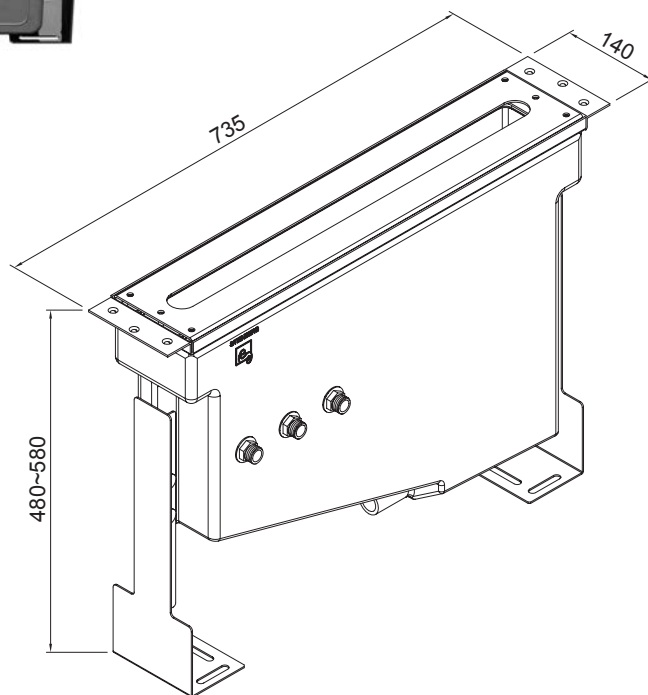

100 9511

Stelaż montażowy z płytą montażową z pojemnikiem na wodę, do wszystkich armatura / nawannowych, 3 zintegrowane podłączenia (woda ciepła, zimna, odpływ), zawór zwrotny, materiał montażowy, wąż odpływowy i uniwersalne połączenie - T

Mounting frame with plate with water container, for all deck mounted basin and bath tub mixers, with 3 integrated connections 1/2" (hot/cold/outlet) check- valve, fixing kit including evacuation hose

Cena | Price 599,00 Euro

100 9512

Zestaw węży do stelaża montażowego 100 9511 (2 węże narożn 1/2" x 1/2" x 500 mm)

Connection hoses for mounting frame 100 9511 (not for ... 2480) (two angle flexible hoses 1/2" x 1/2" x 500 mm)

Cena | Price 38,00 Euro

100 9513

Zestaw węży do stelaża montażowego 100 9511 do zewnętrznego napełniania wanny (wszystkie .... 2480), (3 węże narożne 1/2" x 1/2" x 500 mm)

Connection hoses for mounting frame 100 9511 in combination with external bath-filter (for all .... 2480) (two angle flexible hoses 1/2" x 1/2" x 500 mm)

Cena | Price 57,00 Euro

100 9411

Płyta montażowa

Mounting plate for all deck mounted basin and bath tub mixers

Cena | Price 285,00 Euro