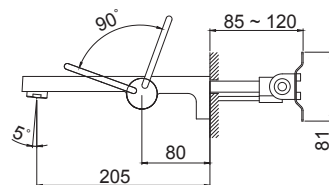

240 1700

Armatura umywalkowa jednouchwytowa
z głowicą ceramiczną,
z węzami elastycznymi do podłączenia baterii 3/8",
chrom

Single lever basin mixer
with ceramic cartridge,
without pop up waste,
with flexible hoses 3/8",
chrome

Cena | Price 499,00 Euro

240 1800

Armatura umywalkowa jednouchwytowa
z głowicą ceramiczną,
kompletny z elementem podtynkowym
podłączenia 1/2",
wylewka 205 mm,
chrom

Single lever basin mixer
with ceramic cartridge,
complete with concealed body 1/2",
spout projection 205 mm,
chrome

Cena | Price 429,00 Euro