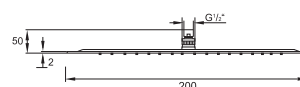

390 1686

Deszczownia ultrapłaska 200 mm
z systemem easy-clean, optymalny przepływ
od 15 l/min, chrom

Rain shower ultra flat dia 200 mm
with easy-clean system,
best flow rate 15 l/min, chrome

Cena | Price 139,00 Euro