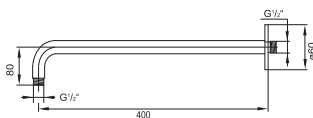

100 7900

Ramię deszczownicy montaż ścienny 400 mm
na 390 1680
Shower arm wall mounted 400 mm
for 390 1680

Cena | Price 85,00 Euro

100 1571

Sufitowe ramię deszczownicy 120 mm
Shower arm ceiling, mounted 120 mm

Cena | Price 52,00 Euro

100 1581

Sufitowe ramię deszczownicy 240 mm
Shower arm ceiling, mounted 240 mm

Cena | Price 57,00 Euro

100 1591

Sufitowe ramię deszczownicy 360 mm
Shower arm ceiling, mounted 360 mm

Cena | Price 62,00 Euro