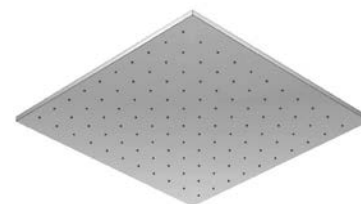

Strona | from page
250

Termostat | Thermostatic

Strona | from page
262

Deszczownice | Rain shower

Strona | from page
276

390 6032 new

Deszczownica Sensual Rain z diodami LED

1220 mm x 620 mm,