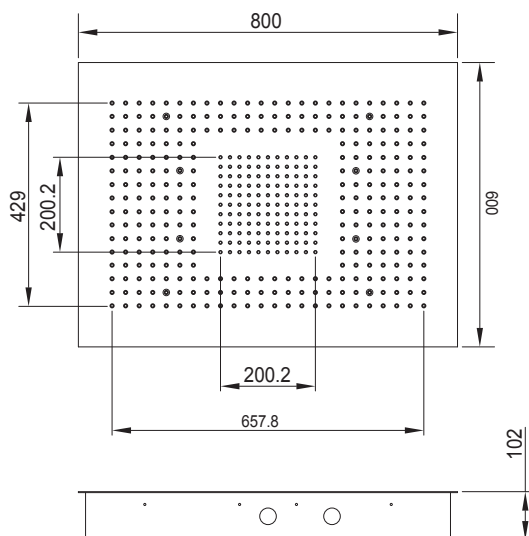

390 6812

Deszczownica Sensual Rain
800 mm x 600 mm,
2 rodzaje strumienia,
do montażu sufitowego w komplecie,
z systemem easy-clean,
stal szlachetna polerowana,
optymalny przepływ wody 20 l/min

Sensual Rain shower panel
800 mm x 600 mm,
with 2 functions,
ceiling mounted, with prime frame,
with easy clean system,
polished stainless steel,
best flow rate at 20 l/min

Preis | Price 3.600,00 Euro