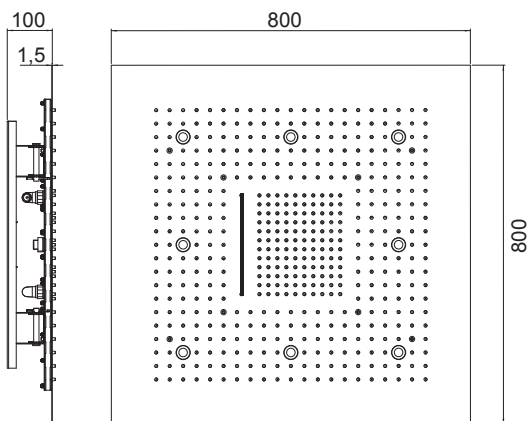

390 6680

Deszczownica Sensual Rain z diodami LED
800 mm x 800 mm
3 rodzaje strumienia,
do zabudowy sufitowej,
z systemem easy-clean/
stal szlachetna chromowana
oświetlenie: 8 diod LED ,
stopień ochrony IP44,
zasilanie 12 Volt, prąd znamionowy ≤30mA,
optymalny przepływ wody 20l/min

Sensual Rain shower panel with LED
800 mm x 800 mm,
with 3 functions,
ceiling mounted, with prime frame,
with easy clean system,
polished stainless steel,
Lighting: 8 LEDs, protection level IP44,
power subbly 12 Volt, current ≤ 30 mA,
best flow rate at 20 l/min

Cena | Price 5.000,00 Euro