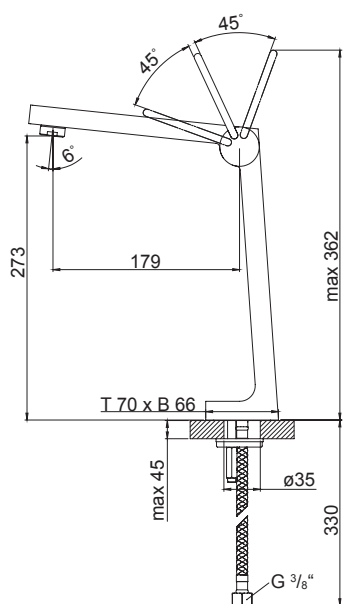

240 1800

Armatura umywalkowa jednouchwytowa
z głowicą ceramiczną,
kompletny z elementem podtynkowym
podłączenia 1/2",
wylewka 205 mm,
chrom

Single lever basin mixer
with ceramic cartridge,
complete with concealed body 1/2",
spout projection 205 mm,
chrome

Cena | Price 429,00 Euro