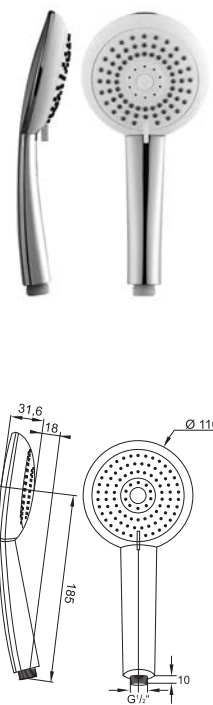

100 1655

Słuchawka 3 funkcyjna, biała/chrom

Hand shower 3 functions, white/chrome

Cena | Price 42,00 Euro