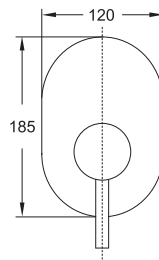

099 2205 5

Zestaw przedłużający 50 mm
Extension set 50 mm

Cena | Price 92,00 Euro