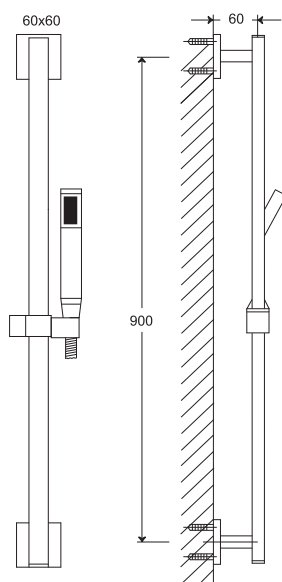

099 9412

Wąż natryskowy metalowy
Ü 1/2" x stożek 1/2", 1800 mm

Metal shower hose 1800 mm
Ü 1/2" x cone seat 1/2"

Cena | Price 25,80 Euro