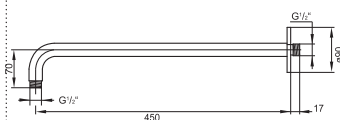

100 7900

Ramię deszczownicy montaż ścienny 400 mm
na 390 1680
Shower arm wall mounted 400 mm
for 390 1680

Cena | Price 85,00 Euro

100 1571

Sufitowe ramię deszczownicy 120 mm
Shower arm ceiling, mounted 120 mm

Cena | Price 52,00 Euro

100 1581

Sufitowe ramię deszczownicy 240 mm
Shower arm ceiling, mounted 240 mm

Cena | Price 57,00 Euro

100 1591

Sufitowe ramię deszczownicy 360 mm
Shower arm ceiling, mounted 360 mm

Cena | Price 62,00 Euro