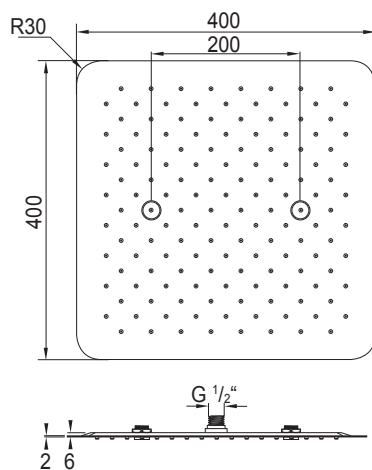

390 4402

Deszczownica Relax Rain
400 mm x 400 mm
z systemem easy-clean,
Polerowana stal szlachetna,
optymalny przepływ od 18 l/min

Relax Rain shower
400 mm x 400 mm,
ceiling mounted,
with easy clean system,
polished stainless steel,
best flow rate at 18 l/min

Cena | Price 750,00 Euro

390 4403

jak 390 4402
stal nierdzewna szorstkowana
as 390 4402
brushed stainless steel

Cena | Price 790,00 Euro