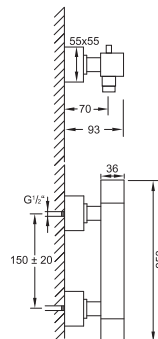

160 3200

Bateria termostatyczna natryskowa 1/2"
z regulacją temperatury i ciśnienia wody,
Zabezpieczenie przepływów zwrotnych,
chrom

Exposed thermostatic shower mixer 1/2"
with temperature and volume control,
intrinsicly safe against backflow,
chrome

Cena | Price 445,00 Euro