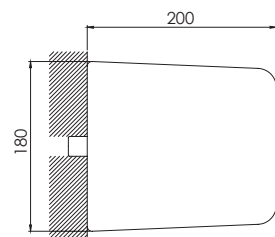

Wall spout for basin or bathtub
spout projection 200 mm,
chrome

Cena | Price 195,00 Euro

75 x 55

240 2495

Wylewka kaskadowa 1/2"
chrom

Cascade spout 1/2"
chrome

Cena | Price 399,00 Euro

100 7910