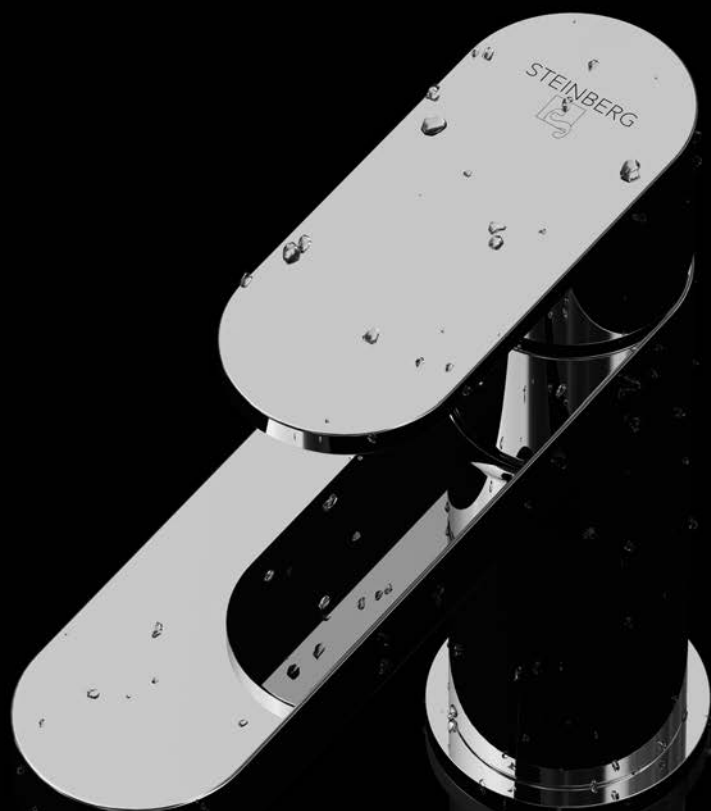

SERIA
SERIES

170