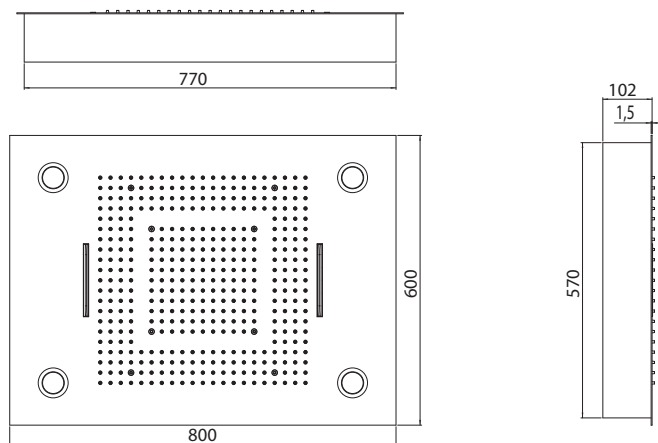

390 6832

Deszczownica Sensual Rain z diodami LED
800 mm x 600 mm,
3 typy strumienia,
do montażu sufitowego w komplecie
z ramą montażową,
z systemem Easy Clean,
stal nierdzewna polerowana,
oświetlenie: 4 diod LED, białe,
Stopień ochrony IP44,
Zasilacz 12 Volt, prąd znamionowy ≤ 30 mA,
Optymalny przepływ 20 l/min

Sensual Rain shower panel with LED
800 mm x 600 mm,
with 3 functions,
ceiling mounted with mounting frame,
with easy clean system,
polished stainless steel,
Lighting: 4 LEDs, white, protection level IP44,
power supply 12 Volt, current ≤ 30mA,
best flow rate from 20 l/min

Cena | Price 4.200,00 Euro