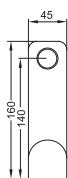

200 1700

Armatura umywalkowa jednouchwytowa
z głowicą ceramiczną z joystickiem,
z węzami elastycznymi do podłączenia baterii 3/8",
chrom

Single lever basin mixer
with joystick ceramic cartridge,
without pop up waste,
with flexible hoses 3/8",
chrome

Cena | Price 499,00 Euro