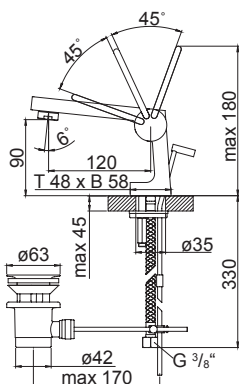

Single lever basin mixer
with ceramic cartridge,
with pop up waste 1 1/4",
with flexible hoses 3/8",
chrome

Cena | Price 349,00 Euro

240 1010

Armatura umywalkowa jednouchwytowa
jak 240 1000, jednak bez korka automatycznego