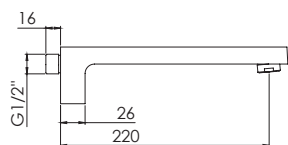

Cena | Price 575,00 Euro

240 2300

Wylewka do wanny lub umywalki
Wylewka 220 mm,
chrom

Wall spout for basin or bathtub
spout projection 220 mm,
chrome

Cena | Price 219,00 Euro

240 2495

Wylewka kaskadowa 1/2"
chrom