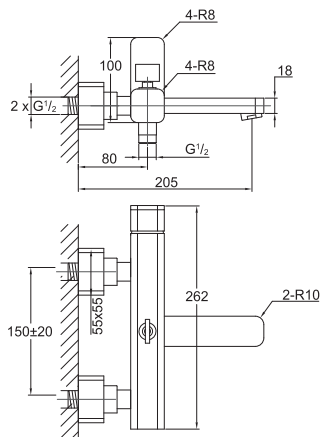

235 1100

Armatura wannowo-natryskowa
jednouchwytywa 1/2"
z głowicą ceramiczną,
z przełącznikiem na słuchawkę,
Zabezpieczenie przepływów zwrotnych,
chrom

Single lever bath/shower mixer 1/2"
with ceramic cartridge,
with diverter,
intrinsicly safe against backflow,
chrome

Cena | Price 445,00 Euro