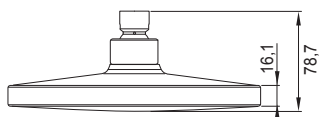

390 1685 new

Deszczownica $\varnothing$ 210 mm
z napowietrzaniem,
z systemem Easy Clean,
biała/chrom

Shower head $\varnothing$ 210mm
with air injection,
with easy-clean system,
white/chrome

Cena | Price 129,00 Euro

NAPOWIETRZANIE
WITH AIR INJECTION

OSZCZĘDNOŚĆ WODY
SAVES WATER

100 1683

Deszczownia $\varnothing$ 200 mm
z systemem samoczyszczącym,
(samoczyszczące się dysze)
z ramieniem 100 7910 lub montaż sufitowy,
chrom

Rain shower dia. 200 mm
with self-clean system
(Self-cleaning nozzles)
only with 100 7910 or ceiling mounted,
chrome

Cena | Price 119,00 Euro