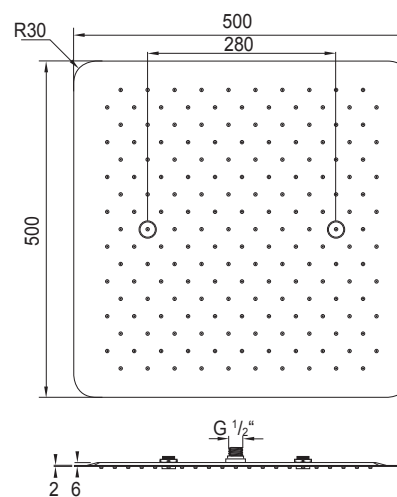

390 5502

Deszczownica Relax Rain
500 mm x 500 mm
z systemem easy-clean,
Polerowana stal szlachetna,
optymalny przepływ od 18 l/min

Relax Rain shower
500 mm x 500 mm,
ceiling mounted,
with easy clean system,
polished stainless steel,
best flow rate at 18 l/min

Preis | Price 950,00 Euro

390 5503

jak 390 5502
stal nierdzewna szczotkowana
as 390 5502
brushed stainless steel

Preis | Price 990,00 Euro