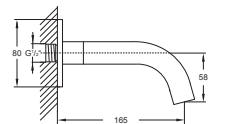

100 2320

Wylewka do wanny lub umywalki
Wylewka 245 mm,
chrom

Wall spout for basin or bathtub
spout projection 245 mm,
chrome

Cena | Price 125,00 Euro

100 1626

Zestaw natryskowy
z 3-funkcyjną słuchawką,
z metalowym węzłem natryskowym 1500 mm,
chrom

Hand shower set
3 functions, with wall bracket,
with flexible metal hose 1500 mm, chrome

Cena | Price 95,00 Euro

KOMPONENTY | COMPONENTS