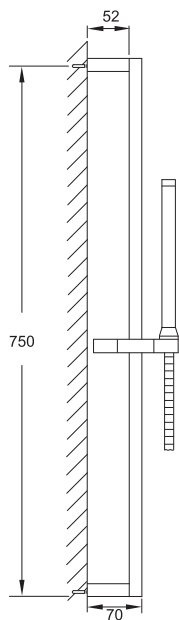

099 9412

Wąż natryskowy metalowy
Ü 1/2" x stożek 1/2", 1800 mm
Metal shower hose 1800 mm
Ü 1/2" x cone seat 1/2"

Cena | Price 25,80 Euro