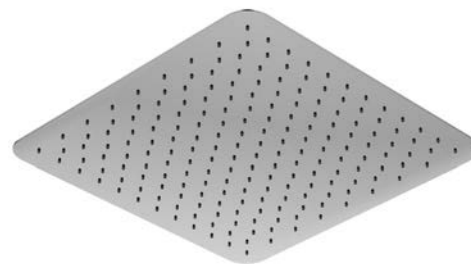

100 7910

Ramię deszczownicy montaż ścienny 450 mm
ze wzmocnionym uchwytem
np. do 390 1681, 390 1682, 390 1683
Shower arm wall mounted 450 mm
reinforced for 390 1681, 390 1682, 390 1683

Cena | Price 139,00 Euro

100 7900

Ramię deszczownicy montaż ścienny 400 mm
na 390 1680
Shower arm wall mounted 400 mm
for 390 1680

Cena | Price 85,00 Euro

100 1571

Sufitowe ramię deszczownicy 120 mm
Shower arm ceiling, mounted 120 mm

Cena | Price 52,00 Euro

100 1581

Sufitowe ramię deszczownicy 240 mm
Shower arm ceiling, mounted 240 mm

Cena | Price 57,00 Euro

100 1591

Sufitowe ramię deszczownicy 360 mm
Shower arm ceiling, mounted 360 mm

Cena | Price 62,00 Euro

390 1680

Deszczownia ultrapłaska 200 x 200 x 2 mm
z systemem easy-clean, optymalny przepływ
od 15 l/min, chrom

Rain shower ultra flat 200 x 200 x 2 mm
with easy-clean system,
best flow rate 15 l/min, chrome

Cena | Price 179,00 Euro