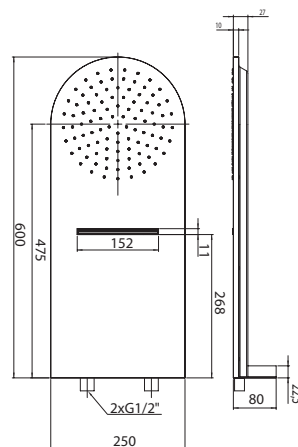

390 5652 **new**

Deszczownica Wall Rain
600 mm x 250 mm,
2 typy strumienia,
z bezpośrednim podłączeniem
do ściany (gwint zew. 1/2"),
z systemem Easy Clean,
stal nierdzewna polerowana

Wall Rain Regenpaneel
600 mm x 250 mm,
2 functions,
with direct wall connection (1/2" male thread),
with easy clean system,
polished stainless steel

Cena | Price 950,00 Euro