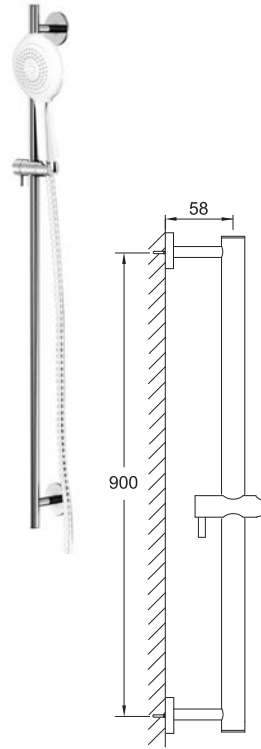

099 9675

Stuchawka
chrom

Hand shower
with easy-clean,
chrome

Cena | Price 55,00 Euro

135 1623

Drążek do słuchawki z regulowanym
uchwytem 750 mm
chrom

Sliding bar with sliding bracket
750 mm,
chrome

Cena | Price 195,00 Euro