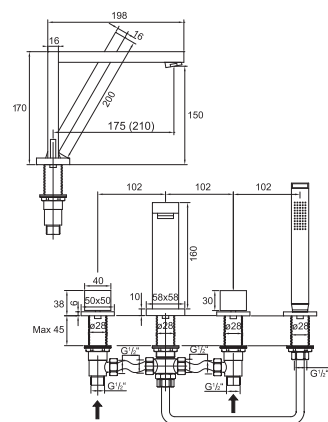

160 2480

4-otworowa armatura wannowa
do użytku z napełnianiem przez przelew,
z ceramicznymi zaworami 90°,
z przełącznikiem i wyciąganą słuchawką
chrom

4-hole deck mounted bath/shower mixer
for use with bath inlet with pop up waste
and overflow,
with 90° ceramic headparts,
intrinsicly safe against backflow,
with diverter and pull-up handshower
(flex hoses between deck-valve and angle
valve not included)
chrome

Cena | Price 755,00 Euro