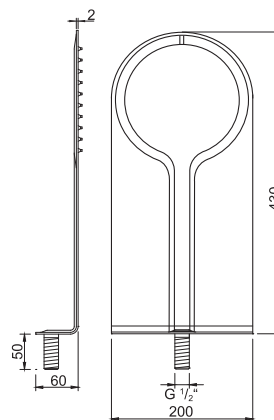

390 1625

Deszczownica Wall Rain
ultrapłaska 2 mm
bezpośrednie podłączenie ścienne
Stal szlachetna polerowana na wysoki połysk
(efekt chrom)
system easy-clean,

Wall Rain shower
ultrapłaska 2 mm
bezpośrednie podłączenie ścienne
Stal szlachetna polerowana na wysoki połysk
(efekt chrom)
system easy-clean,

Cena | Price 399,00 Euro