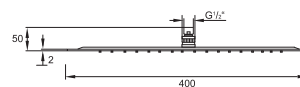

390 1689

Deszczownia ultrapłaska 400 mm
z systemem easy-clean, tylko w połączeniu
z ramieniem 100 7910 lub montaż sufitowy,
optymalny przepływ od 17 l/min, chrom

Rain shower ultra flat dia 400 mm
with easy-clean system,
only with 100 7910 or ceiling mounted,
best flow rate 17 l/min, chrome

Cena | Price 409,00 Euro