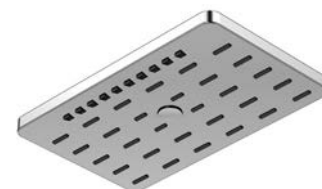

Strona | from page
250

Termostat | Thermostatic

Strona | from page
262

Deszczownice | Rain shower

Strona | from page
276

390 6032 new

Deszczownica Sensual Rain z diodami LED

1220 mm x 620 mm,