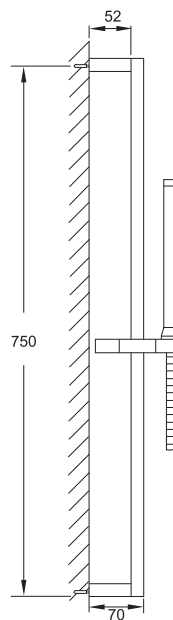

099 9412

Wąż natryskowy metalowy
Ü 1/2" x stożek 1/2", 1800 mm

Metal shower hose 1800 mm
Ü 1/2" x cone seat 1/2"

Cena | Price 25,80 Euro