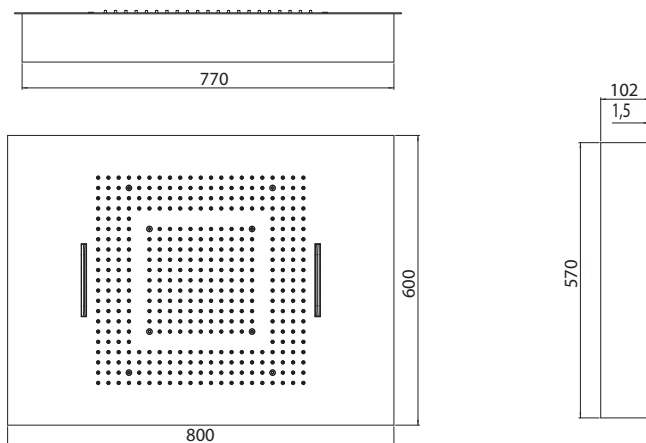

390 6831 ^{new}

Deszczownica Sensual Rain
800 mm x 600 mm,
3 typy strumienia,
do montażu sufitowego w komplecie
z ramą montażową,
z systemem Easy Clean,
stal nierdzewna polerowana,
Optymalny przepływ 20 l/min

Sensual Rain shower panel
800 mm x 600 mm,
with 3 functions,
ceiling mounted with mounting frame,
with easy clean system,
polished stainless steel,
best flow rate from 20 l/min

Cena | Price 3.800,00 Euro