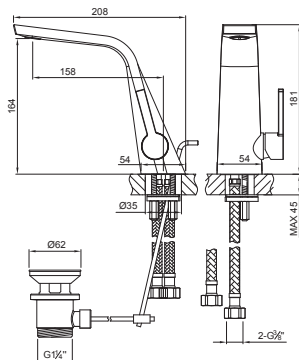

260 1010

Armatura umywalkowa jednouchwytowa jak 260 1000, jednak bez korka automatycznego

Single lever basin mixer as 260 1000, without pop up waste

Cena | Price 360,00 Euro