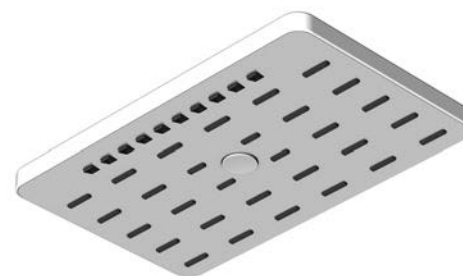

390 4434 **new**

Deszczownica
320 mm x 200 mm x 33 mm,
3 pozycje, z pushtronic,
z systemem Easy Clean,
biała/chrom

Rain shower
320 mm x 200 mm x 33 mm,
with integrated 3-way diverter,
with easy-clean system,
white/chrome

Cena | Price 199,00 Euro