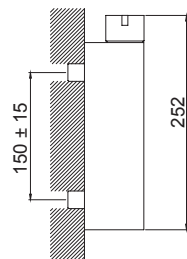

240 1200

Armatura natryskowa jednouchwytywa 1/2" z głowicą ceramiczną, Zabezpieczenie przepływów zwrotnych, chrom

Single lever shower mixer 1/2" with ceramic cartridge, intrinsically safe against backflow, chrome

Cena | Price 499,00 Euro