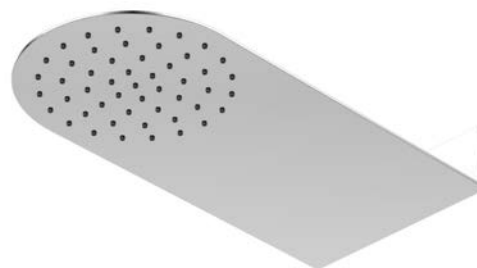

390 1625

Deszczownica Wall Rain
ultrapłaska 2 mm
bezpośrednie podłączenie ścienne
Stal szlachetna polerowana na wysoki połysk
(efekt chrom)
system easy-clean,

Wall Rain shower
ultrapłaska 2 mm
bezpośrednie podłączenie ścienne
Stal szlachetna polerowana na wysoki połysk
(efekt chrom)
system easy-clean,

Cena | Price 399,00 Euro