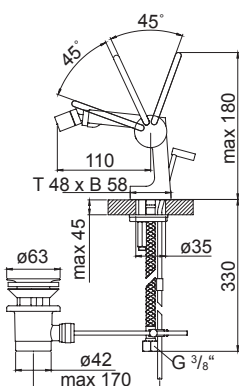

240 1300

Armatura bidetowa jednouchwytowa
z głowicą ceramiczną,
z korkiem automatycznym 1 1/4",
z węzami elastycznymi do podłączenia baterii 3/8",
chrom

Single lever bidet mixer
with ceramic cartridge,
with pop up waste 1 1/4",
with flexible hoses 3/8",
chrome

Cena | Price 380,00 Euro