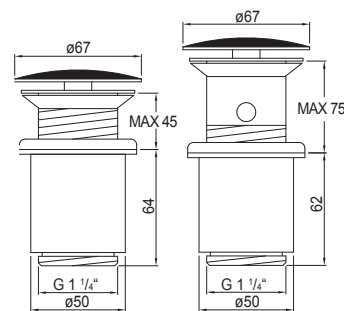

100 1692

Korek automatyczny z zamknięciem ciśnieniowym

do umywalk bez przelewu

Waste with „push-down“
for basins with overflow

Cena | Price 59,00 Euro

100 1691

100 1692

120 1640

Zawór kątowy 1/2“
z połączeniem do węży
elastycznego 3/8“,
chrom

Angle valve 1/2“
with filter,
with 3/8“ connection for flexible hose,
chrome

Cena | Price 62,00 Euro