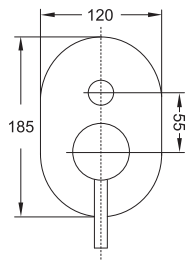

099 2105 5

Zestaw przedłużający 50 mm
Extension set 50 mm

Cena | Price 133,00 Euro