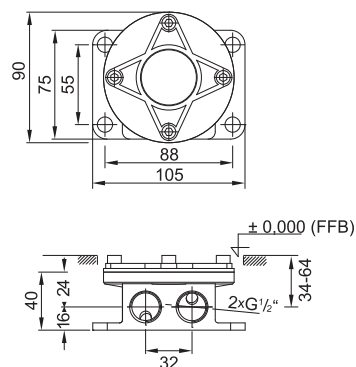

100 1166

Armatura do wanny wolnostojącej z głowicą ceramiczną, Zabezpieczenie przepływów zwrotnych, z przełącznikiem na słuchawkę, (Element podtynkowy z połączeniami 1/2" 020 1162 zamawiać oddzielnie), chrom

Free standing bath/shower mixer with ceramic cartridge, intrinsically safe against backflow, with diverter and hand shower (Concealed set 1/2" 020 1162 order separately) chrome

Cena | Price 1.050,00 Euro

020 1162

Element podtynkowy z połączeniami 1/2" Do wszystkich wolnostojących armatur wannowych (na jednej nodze), możliwe późniejsze dopasowanie (poziomo), z zaślepką (element zewnętrzny zamawiać oddzielnie)

Concealed set 1/2" for all free standing bath/shower mixers (one pedestal) horizontal adjustment possible, with pressure plug (mixer order separately)

Cena | Price 299,00 Euro

STEIN
TEC

020 1162

Element podtynkowy z połączeniami 1/2" Do wszystkich wolnostojących armatur wannowych (na jednej nodze), możliwe późniejsze dopasowanie (poziomo), z zaślepką (element zewnętrzny zamawiać oddzielnie)

Concealed set 1/2" for all free standing bath/shower mixers (one pedestal) horizontal adjustment possible, with pressure plug (mixer order separately)

Cena | Price 299,00 Euro