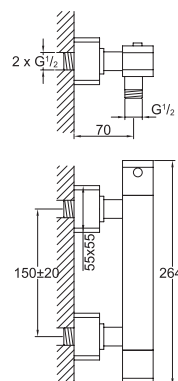

230 3200

Bateria termostatyczna natryskowa 1/2"
z regulacją temperatury i ciśnienia wody,
Zabezpieczenie przepływów zwrotnych,
chrom

Exposed thermostatic shower mixer 1/2"
with temperature and volume control,
intrinsicly safe against backflow,
chrome

Cena | Price 445,00 Euro