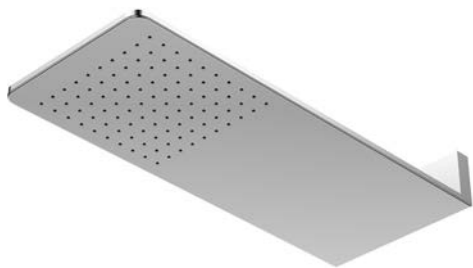

390 5661 **new**

Deszczownica Wall Rain
600 mm x 250 mm,
z bezpośrednim podłączeniem
do ściany (gwint zew. 1/2"),
z systemem Easy Clean,
stal nierdzewna polerowana

Wall Rain Regenpaneel
600 mm x 250 mm,
with direct wall connection (1/2" male thread),
with easy clean system,
polished stainless steel

Cena | Price 900,00 Euro