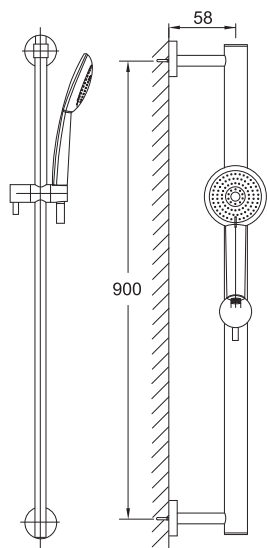

Metal shower hose 1800 mm \ddot{U} 1/2" x cone seat 1/2"

Cena | Price 25,80 Euro

100 1623

Drążek do słuchawki z regulowanym uchwytem 900 mm, chrom

Sliding bar with sliding bracket 900 mm, chrome

Cena | Price 115,00 Euro