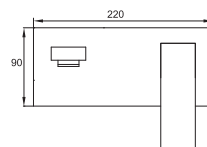

099 1825 5

Zestaw przedłużający 50 mm
Extension set 50 mm

Cena | Price 102,00 Euro