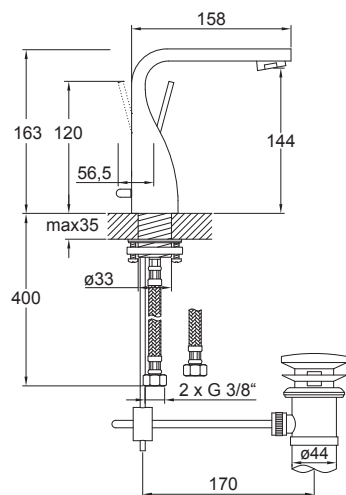

230 1010

Armatura umywalkowa jednouchwytywa jak 230 1000, jednak bez korka automatycznego

Single lever basin mixer as 230 1000, without pop up waste

Cena | Price 315,00 Euro

230 1700

Armatura umywalkowa jednouchwytywa z głowicą ceramiczną, z węzami elastycznymi do podłączenia baterii 3/8", chrom

Single lever basin mixer with ceramic cartridge, without pop up waste, with flexible hoses 3/8", chrome

Cena | Price 449,00 Euro

230 1720 new

Armatura umywalkowa jednouchwytywa jak 230 1700, z wylewką 200 mm

Single lever basin mixer as 230 1700, spout projection 200 mm

Preis | Price 499,00 Euro