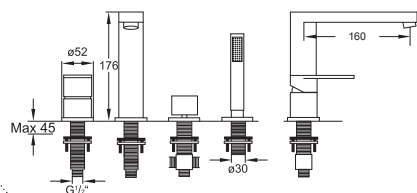

170 2450

4-otworowa armatura wannowa
wylewka 175 mm,
z przełącznikiem na słuchawkę
chrom

4-hole deck mounted bath/shower mixer
with 90° ceramic headparts,
with diverter and pull-up handshower
(flex hoses between deck-valve and angle
valve not included)
spout projection 175 mm,
chrome

Cena | Price 650,00 Euro