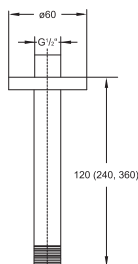

390 1686

Deszczownia ultrapłaska 200 mm
z systemem easy-clean, optymalny przepływ
od 15 l/min, chrom

Rain shower ultra flat dia 200 mm
with easy-clean system,
best flow rate 15 l/min, chrome

Cena | Price 139,00 Euro