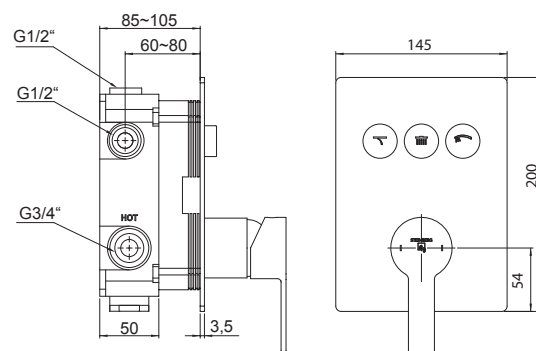

390 2221 ^{new}

Bateria podtynkowa z mieszaczem ¾" z komfortową obsługą pushtronic, 2 wyjścia, w komplecie z elementem podtynkowym z poziomą, z regulacją ciśnienia, 4 przyciski w dostarczonym zestawie, chrom

Concealed single lever ¾" with *pushtronic* user comfort, for 2 outlets, complete with concealed unit, with volume control, 4 buttons included, chrome

Cena | Price 629,00 Euro

Przepływ przy 3 barach | flow rate at 3 bar

Główce prysznicowe ~ 22 l/min
Overhead shower ~ 22 l/min

Słuchawką ~ 22 l/min
Handshower ~ 22 l/min

390 2231 ^{new}

Bateria podtynkowa z mieszaczem ¾" z komfortową obsługą pushtronic, 3 wyjścia, w komplecie z elementem podtynkowym z poziomą, z regulacją ciśnienia, 4 przyciski w dostarczonym zestawie, chrom

Concealed single lever ¾" with *pushtronic* user comfort, for 3 outlets, complete with concealed unit, with volume control, 4 buttons included, chrome

Cena | Price 890,00 Euro

Przepływ przy 3 barach | flow rate at 3 bar

Główce prysznicowe ~ 22 l/min
Overhead shower ~ 22 l/min

Słuchawką ~ 22 l/min
Handshower ~ 22 l/min

Strumień ~ 26 l/min
Stream ~ 26 l/min