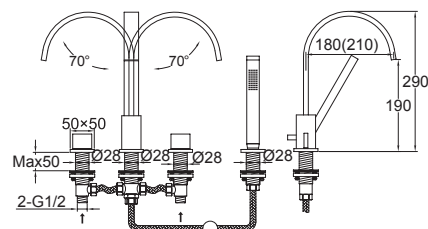

160 2480

4-otworowa armatura wannowa do użytku z napełnianiem przez przelew, z ceramicznymi zaworami 90°, z przełącznikiem i wyciąganą słuchawką chrom

4-hole deck mounted bath/shower mixer for use with bath inlet with pop up waste and overflow, with 90° ceramic headparts, intrinsically safe against backflow, with diverter and pull-up handshower (flex hoses between deck-valve and angle valve not included) chrome

Cena | Price 755,00 Euro