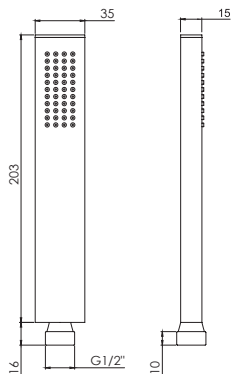

099 9675

Stuchawka
chrom

Hand shower
with easy-clean,
chrome

Cena | Price 55,00 Euro