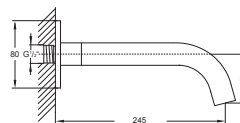

100 2320

Wylewka do wanny lub umywalki
Wylewka 245 mm,
chrom

Wall spout for basin or bathtub
spout projection 245 mm,
chrome

Cena | Price 125,00 Euro

100 1626

Zestaw natryskowy
z 3-funkcyjną słuchawką,
z metalowym węzłem natryskowym 1500 mm,
chrom

Hand shower set
3 functions, with wall bracket,
with flexible metal hose 1500 mm, chrome

Cena | Price 95,00 Euro

KOMPONENTY | COMPONENTS