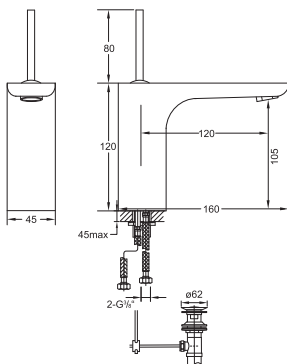

200 1010

Armatura umywalkowa jednouchwytywa jak 200 1000, jednak bez korka automatycznego

Single lever basin mixer as 200 1000, without pop up waste

Cena | Price 319,00 Euro