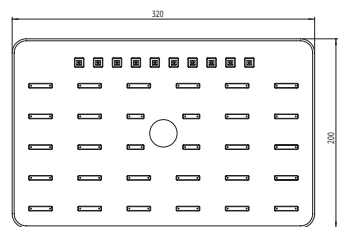

390 4434 **new**

Deszczownica
320 mm x 200 mm x 33 mm,
3 pozycje, z pushtronic,
z systemem Easy Clean,
biała/chrom

Rain shower
320 mm x 200 mm x 33 mm,
with integrated 3-way diverter,
with easy-clean system,
white/chrome

Cena | Price 199,00 Euro