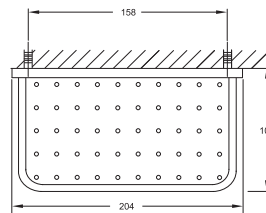

450 2210

Mydelniczka
z mosiądzu, chrom

Soap holder
made of brass, chrome

Cena | Price 75,00 Euro