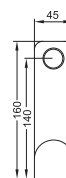

205 1700

Armatura umywalkowa jednouchwytowa
z głowicą ceramiczną,
z węzami elastycznymi do podłączenia baterii 3/8",
chrom

Single lever basin mixer
with ceramic cartridge,
without pop up waste,
with flexible hoses 3/8",
chrome

Cena | Price 499,00 Euro

200 1700

Armatura umywalkowa jednouchwytowa
z głowicą ceramiczną z joystickiem,
z węzami elastycznymi do podłączenia baterii 3/8",
chrom

Single lever basin mixer
with joystick ceramic cartridge,
without pop up waste,
with flexible hoses 3/8",
chrome

Cena | Price 499,00 Euro