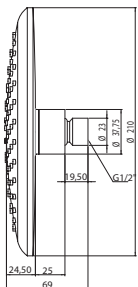

Cena | Price 409,00 Euro

390 1685 new

Deszczownica \varnothing 210 mm
z napowietrzaniem,
z systemem Easy Clean,
biała/chrom

Shower head \varnothing 210mm
with air injection,
with easy-clean system,
white/chrome