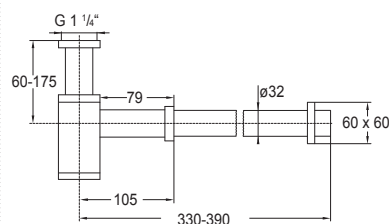

Single lever bidet mixer
with ceramic cartridge,
with pop up waste 1 1/4",
with flexible hoses 3/8",
chrome

Cena | Price 349,00 Euro

120 1696

Syfon
chrom

Design siphon
chrome

Cena | Price 135,00 Euro

100 1691