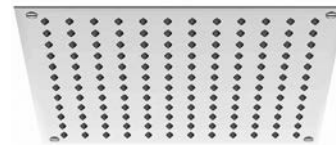

390 6312

Deszczownica Relax Rain
350 mm x 350 mm,
do montażu sufitowego,
z systemem Easy Clean,
stal nierdzewna polerowana,
Optymalny przepływ od 18 l/min

Relax Rain shower
350 mm x 350 mm,
ceiling mounted,
with easy clean system,
polished stainless steel,
best flow rate from 18 l/min

Cena | Price 890,00 Euro

390 6313

Deszczownica Relax Rain
jak 390 6312,
stal nierdzewna szczotkowana

Relax Rain shower
as 390 6312,
brushed stainless steel

Cena | Price 790,00 Euro