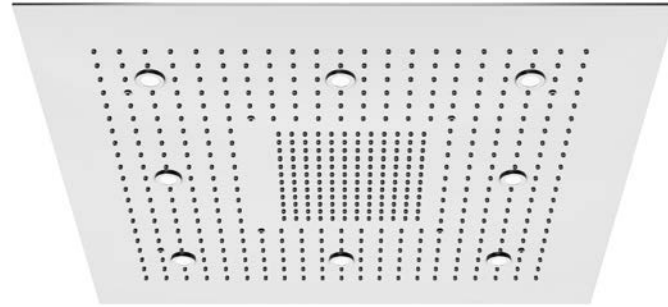

390 6822

Deszczownica Sensual Rain z diodami LED
800 mm x 800 mm,
2 typy strumienia,
do montażu sufitowego w komplecie
z ramą montażową,
z systemem Easy Clean,
stal nierdzewna polerowana,
oświetlenie: 8 diod LED, białe,
Stopień ochrony IP44,
Zasilacz 12 Volt, prąd znamionowy ≤ 30 mA,
Optymalny przepływ 20 l/min

Sensual Rain shower panel with LED
800 mm x 800 mm,
with 2 functions,
ceiling mounted with mounting frame,
with easy clean system,
polished stainless steel,
Lighting: 8 LEDs, white, protection level IP44,
power subbly 12 Volt, current ≤ 30mA,
best flow rate from 20 l/min

Cena | Price 4.750,00 Euro