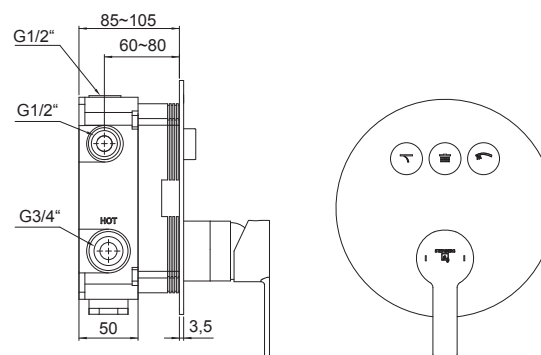

Przepływ przy 3 barach | flow rate at 3 bar

Główce prysznicowe ~ 22 l/min
Overhead shower ~ 22 l/min

Słuchawką ~ 22 l/min
Handshower ~ 22 l/min

Strumień ~ 26 l/min
Stream ~ 26 l/min