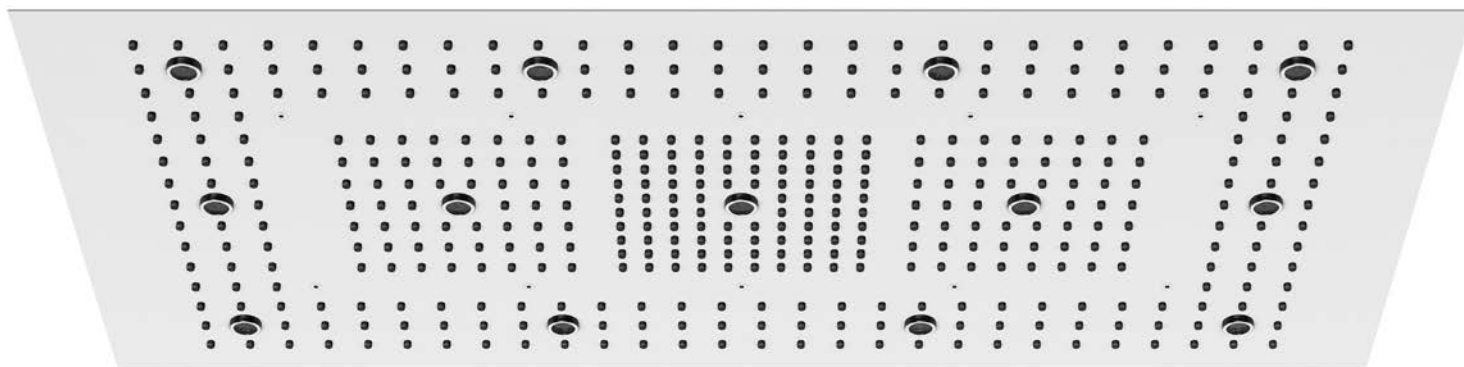

Strona | from page
250

Termostat | Thermostatic

Strona | from page
262

Deszczownice | Rain shower

Strona | from page
276

390 6032 new

Deszczownica Sensual Rain z diodami LED

1220 mm x 620 mm,