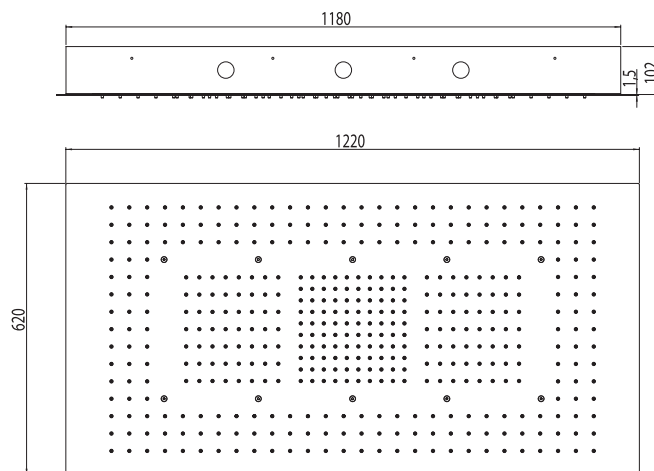

390 6031 new

Deszczownica Sensual Rain
1220 mm x 620 mm,
3 typy strumienia,
do montażu sufitowego w komplecie
z ramą montażową,
z systemem Easy Clean,
stal nierdzewna polerowana,
Optymalny przepływ 20 l/min

Sensual Rain shower panel
1220 mm x 620 mm,
with 3 functions,
ceiling mounted with mounting frame,
with easy clean system,
polished stainless steel,
best flow rate from 20 l/min

Cena | Price 6.000,00 Euro