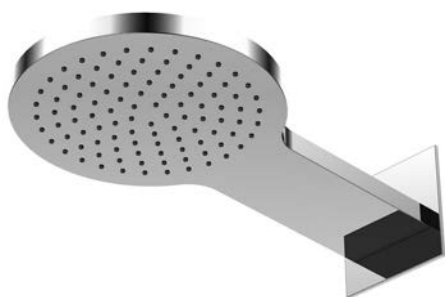

Wall Rain shower
Rain shower ultra slim, 2 mm
direct wall connection 1/2" male thread,
with easy clean system,
polished stainless steel

Cena | Price 399,00 Euro

390 5551 new

Deszczownica Wall Rain
ø300 mm
550 mm x 120 mm,
z bezpośrednim podłączeniem
do ściany (gwint zew. 1/2"),
z systemem Easy Clean,
stal nierdzewna polerowana