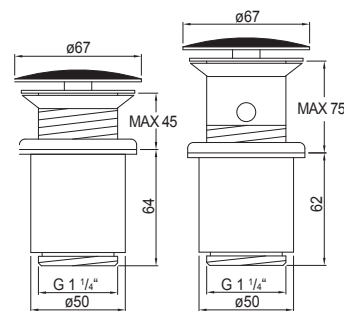

100 1692

Korek automatyczny z zamknięciem
ciśnieniowym

do umywalk bez przelewu

Waste with „push-down“
for basins with overflow

Cena | Price 59,00 Euro

100 1691

100 1692

120 1640

Zawór kątowy 1/2“
z połączeniem do węży
elastycznego 3/8“,
chrom

Angle valve 1/2“
with filter,
with 3/8“ connection for flexible hose,
chrome

Cena | Price 62,00 Euro