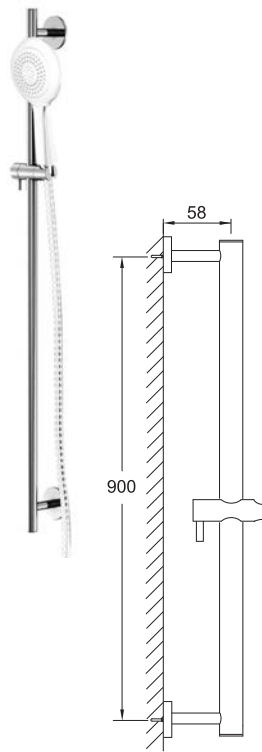

Metal shower hose 1800 mm \ddot{U} 1/2" x cone seat 1/2"

Cena | Price 25,80 Euro

100 1623

Drążek do słuchawki z regulowanym uchwytem 900 mm, chrom

Sliding bar with sliding bracket 900 mm, chrome

Cena | Price 115,00 Euro