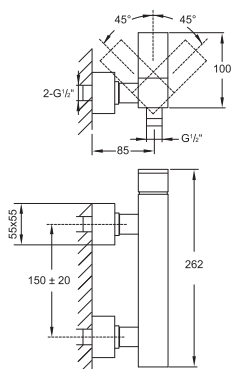

160 1210

Armatura natryskowa jednouchwytywa 1/2"
z głowicą ceramiczną,
Zabezpieczenie przepływów zwrotnych,
chrom

Single lever shower mixer 1/2"
with ceramic cartridge,
intrinsicly safe against backflow,
chrome

Cena | Price 375,00 Euro