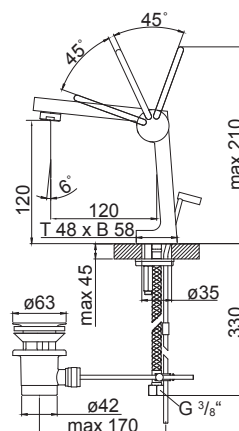

240 1300

Armatura bidetowa jednouchwytowa
z głowicą ceramiczną,
z korkiem automatycznym 1 1/4",
z węzami elastycznymi do podłączenia baterii 3/8",
chrom

Single lever bidet mixer
with ceramic cartridge,
with pop up waste 1 1/4",
with flexible hoses 3/8",
chrome

Cena | Price 380,00 Euro