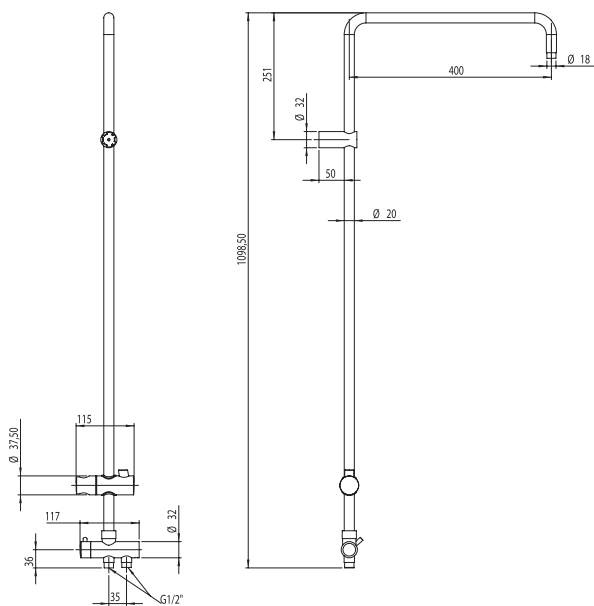

100 2775 new

Uniwersalny zestaw natryskowy do łączenia z deszczownicą oraz słuchawką prysznicową, bez armatury, z uchwytem do słuchawki prysznicowej, do podłączenia do zewnętrznej armatury natryskowej z obrotowym ramieniem deszczownicy, chrom

Universal shower set to be combined with rain shower head and hand shower, without mixer, with sliding bracket for hand shower, for connection to wall mounted mixer, with swivel shower arm, chrome

Cena | Price 329,00 Euro

100 1650

Zestaw natryskowy garnitur z uchwytem ściennym, z metalowym węzłem natryskowym 1500 mm, chrom

Hand shower set with wall bracket, with flexible metal hose 1500 mm, chrome

Cena | Price 105,00 Euro

KOMPONENTY | COMPONENTS