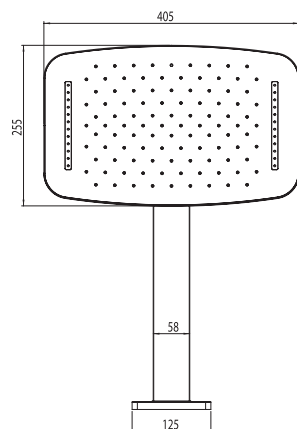

390 7722 **new**

Zestaw natryskowy z deszczownicą Relax Rain
405 mm x 255 mm,
2 typy strumienia,
wraz z uchwytem do montażu ściennego,
z systemem Easy Clean,
chrom

Relax Rain overhead shower set
405 mm x 255 mm,
2 functions,
including wall mounted shower arm,
with easy clean system,
chrome

Cena | Price 990,00 Euro