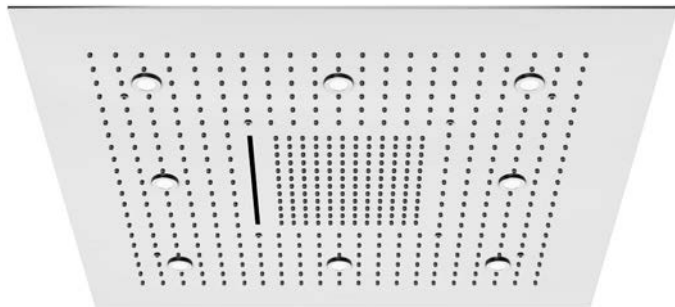

390 6680

Deszczownica Sensual Rain z diodami LED
800 mm x 800 mm
3 rodzaje strumienia,
do zabudowy sufitowej,
z systemem easy-clean/
stal szlachetna chromowana
oświetlenie: 8 diod LED ,
stopień ochrony IP44,
zasilanie 12 Volt, prąd znamionowy ≤30mA,
optymalny przepływ wody 20l/min

Sensual Rain shower panel with LED
800 mm x 800 mm,
with 3 functions,
ceiling mounted, with prime frame,
with easy clean system,
polished stainless steel,
Lighting: 8 LEDs, protection level IP44,
power subbly 12 Volt, current ≤ 30 mA,
best flow rate at 20 l/min

Cena | Price 5.000,00 Euro