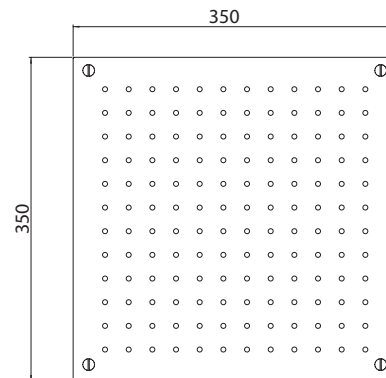

390 6312

Deszczownica Relax Rain
350 mm x 350 mm,
do montażu sufitowego,
z systemem Easy Clean,
stal nierdzewna polerowana,
Optymalny przepływ od 18 l/min

Relax Rain shower
350 mm x 350 mm,
ceiling mounted,
with easy clean system,
polished stainless steel,
best flow rate from 18 l/min

Cena | Price 890,00 Euro

390 6313

Deszczownica Relax Rain
jak 390 6312,
stal nierdzewna szczotkowana

Relax Rain shower
as 390 6312,
brushed stainless steel

Cena | Price 790,00 Euro