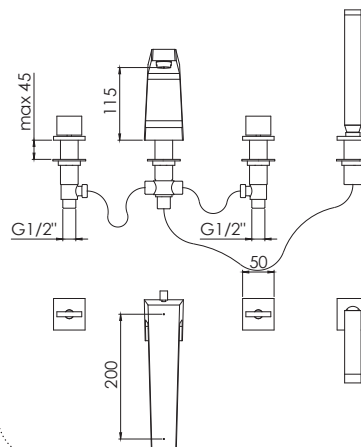

240 2400

4-otworowa armatura wannowa z wylewką, z ceramicznymi zaworami 90°, z przełącznikiem i wyciąganą słuchawką, chrom

4-hole deck mounted bath/shower mixer with 90° ceramic headparts, intrinsically safe against backflow, with diverter and pull-up handshower (flex hoses between deck-valve and angle valve not included) spout projection 200 mm, chrome

Cena | Price 750,00 Euro