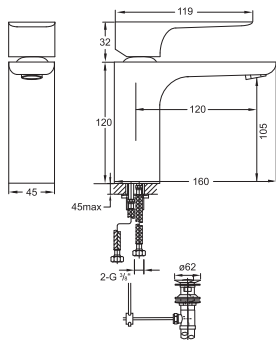

205 1010

Armatura umywalkowa jednouchwytywa jak 205 1000, jednak bez korka automatycznego

Single lever basin mixer as 205 1000, without pop up waste

Cena | Price 309,00 Euro