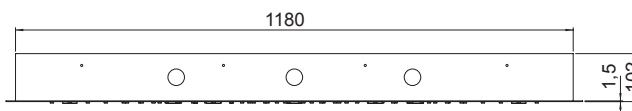

Strona | from page
250

Termostat | Thermostatic

Strona | from page
262

Deszczownice | Rain shower

Strona | from page
276

390 6032 new

Deszczownica Sensual Rain z diodami LED

1220 mm x 620 mm,