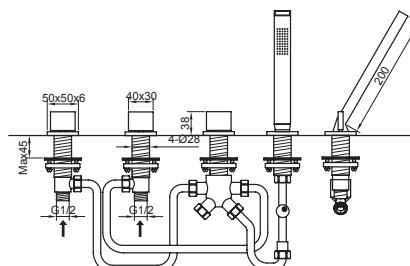

135 2400

4-otworowa armatura wannowa z wylewką, z ceramicznymi zaworami 90°, z przełącznikiem i wyciąganą słuchawką, chrom

4-hole deck mounted bath/shower mixer cascade spout, with 90° ceramic headparts, intrinsically safe against backflow, with diverter and pull-up handshower (flex hoses between deck-valve and angle valve not included) spout projection 180 mm, chrome

Cena | Price 765,00 Euro

135 2402

4-otworowa armatura wannowa z ceramicznymi zaworami 90, jak 135 2400, z wylewką 210mm

4-hole deck mounted bath/shower mixer as 135 2400, with spout projection 210 mm

Cena | Price 795,00 Euro

160 2480

4-otworowa armatura wannowa do użytku z napełnianiem przez przelew, z ceramicznymi zaworami 90°, z przełącznikiem i wyciąganą słuchawką chrom

4-hole deck mounted bath/shower mixer for use with bath inlet with pop up waste and overflow, with 90° ceramic headparts, intrinsically safe against backflow, with diverter and pull-up handshower (flex hoses between deck-valve and angle valve not included) chrome

Cena | Price 755,00 Euro