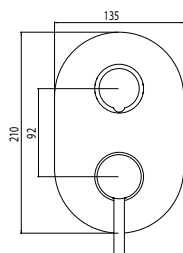

100 2202 1 new

Element zewnętrzny do baterii natryskowej jednouchwytywnej ze zintegrowanym trójdrożnym przełącznikiem, z uchwytem armatury z rozetą, (element podtynkowy 010 2210 zamawiać oddzielnie) chrom

Finish set for single lever shower mixer, with integrated 3-way diverter, (Concealed set 010 2210 order separately) chrome

Cena | Price 225,00 Euro

010 2210

Element podtynkowy podłączenia 1/2" z wodoszczelnym elementem podtynkowym, z głowicą ceramiczną, z wodoszczelną membraną, z matą wygłuszającą, z zabezpieczeniem przepływów zwrotnych

Steinbox Concealed set 1/2" for all single lever bath/shower and shower mixers with ceramic 3-way diverter, with water-tight concealed box, with ceramic cartridge, with Kerdi membrane, with noise absorbing mat

Cena | Price 369,00 Euro

099 2215

Zestaw przedłużający 25 mm

Extension set 25 mm

Cena | Price 99,00 Euro

099 2215 5

Zestaw przedłużający 50 mm

Extension set 50 mm

Cena | Price 139,00 Euro

STEIN
TEC