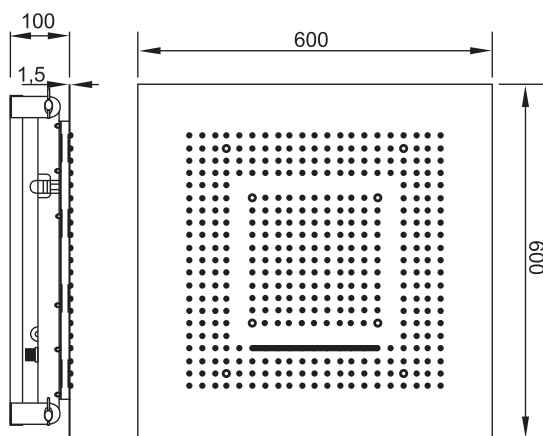

390 6610

Deszczownica Sensual Rain
600 mm x 600 mm
3 rodzaje strumienia,
do zabudowy sufitowej,
z systemem easy-clean/
stal szlachetna chromowana,
optymalny przepływ wody 20 l/min

Sensual Rain shower panel
600 mm x 600 mm,
with 3 functions,
ceiling mounted, with prime frame,
with easy clean system,
polished stainless steel,
best flow rate at 20 l/min

Cena | Price 3.600,00 Euro