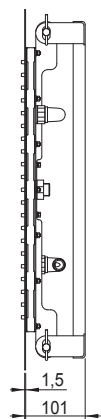

390 6612

Deszczownica Sensual Rain
600 mm x 600 mm
2 rodzaje strumienia,
do zabudowy sufitowej,
z systemem easy-clean/
stal szlachetna polerowana,
optymalny przepływ od 18 l/min

Sensual Rain shower panel
600 mm x 600 mm,
with 2 functions,
ceiling mounted, with prime frame,
with easy clean system,
polished stainless steel,
best flow rate at 18 l/min

Cena | Price 2.900,00 Euro