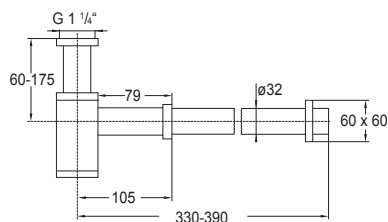

Single lever bidet mixer with joystick ceramic cartridge, with pop up waste 1 1/4", with flexible hoses 3/8", chrome

Cena | Price 359,00 Euro

120 1696

Syfon
chrom

Design siphon
chrome

Cena | Price 135,00 Euro