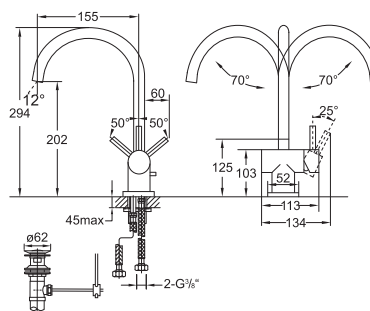

100 1510

Armatura umywalkowa jednouchwytywa jak 100 1500, jednak bez korka automatycznego

Single lever basin mixer as 100 1500, without pop up waste

Cena | Price 239,00 Euro