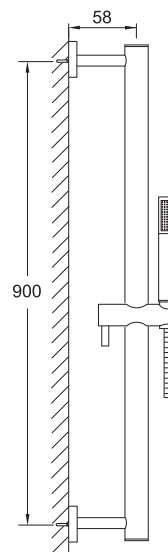

099 9412

Wąż natryskowy metalowy Ü 1/2" x stożek 1/2", 1800 mm

Metal shower hose 1800 mm Ü 1/2" x cone seat 1/2"

Cena | Price 25,80 Euro