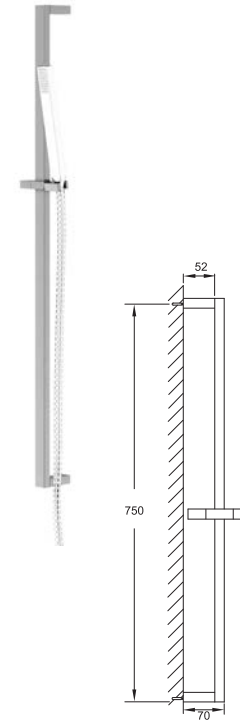

099 9675

Stuchawka
chrom

Hand shower
with easy-clean,
chrome

Cena | Price 55,00 Euro

135 1623

Drążek do słuchawki z regulowanym
uchwytem 750 mm
chrom

Sliding bar with sliding bracket
750 mm,
chrome

Cena | Price 195,00 Euro