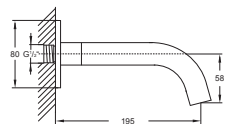

100 2320

Wylewka do wanny lub umywalki
Wylewka 245 mm,
chrom

Wall spout for basin or bathtub
spout projection 245 mm,
chrome

Cena | Price 125,00 Euro

100 1626

Zestaw natryskowy
z 3-funkcyjną słuchawką,
z metalowym węzłem natryskowym 1500 mm,
chrom

Hand shower set
3 functions, with wall bracket,
with flexible metal hose 1500 mm, chrome

Cena | Price 95,00 Euro

KOMPONENTY | COMPONENTS