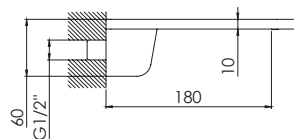

135 1650

Zestaw słuchawki natryskowej
z uchwytem ściennym, z metalowym
wężem natryskowym 1500 mm,
chrom

Hand shower set
with wall bracket,
with flexible metal hose 1500 mm,
chrome

Cena | Price 155,00 Euro

KOMPONENTY | COMPONENTS