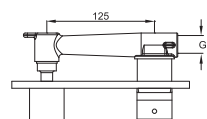

099 1825 5

Zestaw przedłużający 50 mm
Extension set 50 mm

Cena | Price 102,00 Euro