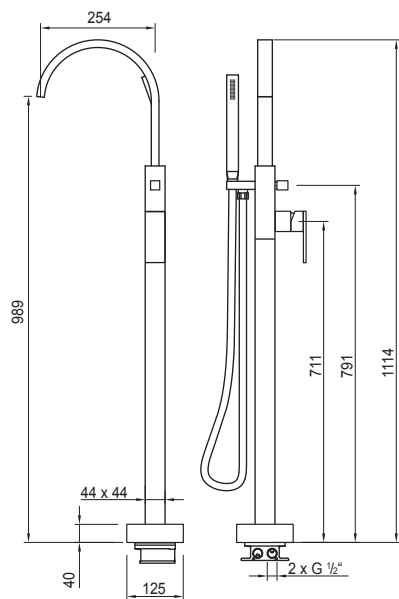

020 1162

Element podtynkowy z podłączeniami 1/2" Do wszystkich wolnostojących armatur wannowych (na jednej nodze), możliwe późniejsze dopasowanie (poziomo), z zaślepką (element zewnętrzny zamawiać oddzielnie)

Concealed set 1/2" for all free standing bath/shower mixers (one pedestal) horizontal adjustment possible, with pressure plug (mixer order separately)

Cena | Price 299,00 Euro