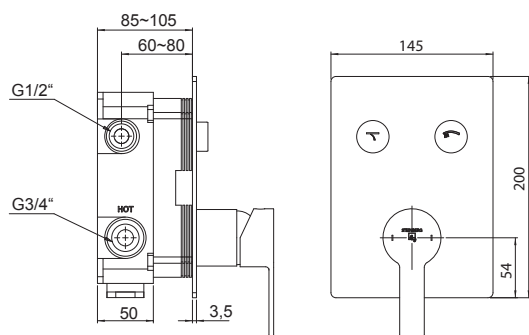

390 2221 ^{new}

Bateria podtynkowa z mieszaczem ¾" z komfortową obsługą pushtronic, 2 wyjścia, w komplecie z elementem podtynkowym z poziomą, z regulacją ciśnienia, 4 przyciski w dostarczonym zestawie, chrom

Concealed single lever ¾" with *pushtronic* user comfort, for 2 outlets, complete with concealed unit, with volume control, 4 buttons included, chrome

Cena | Price 629,00 Euro

Przepływ przy 3 barach | flow rate at 3 bar

Główce prysznicowe ~ 22 l/min
Overhead shower ~ 22 l/min

Słuchawką ~ 22 l/min
Handshower ~ 22 l/min

390 2231 ^{new}

Bateria podtynkowa z mieszaczem ¾" z komfortową obsługą pushtronic, 3 wyjścia, w komplecie z elementem podtynkowym z poziomą, z regulacją ciśnienia, 4 przyciski w dostarczonym zestawie, chrom

Concealed single lever ¾" with *pushtronic* user comfort, for 3 outlets, complete with concealed unit, with volume control, 4 buttons included, chrome

Cena | Price 890,00 Euro

Przepływ przy 3 barach | flow rate at 3 bar

Główce prysznicowe ~ 22 l/min
Overhead shower ~ 22 l/min

Słuchawką ~ 22 l/min
Handshower ~ 22 l/min

Strumień ~ 26 l/min
Stream ~ 26 l/min