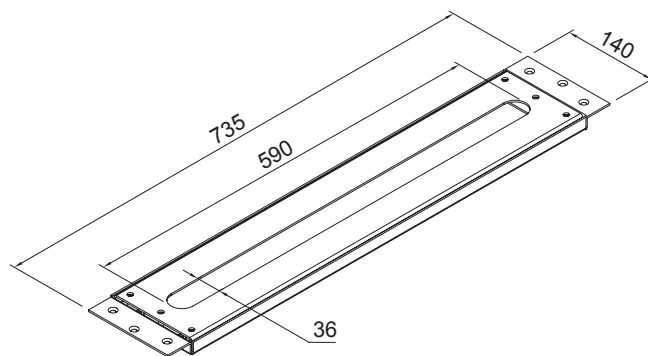

100 9511

Stelaż montażowy z płytą montażową z pojemnikiem na wodę, do wszystkich armatura / nawannowych, 3 zintegrowane podłączenia (woda ciepła, zimna, odpływ), zawór zwrotny, materiał montażowy, wąż odpływowy i uniwersalne połączenie - T

Mounting frame with plate with water container, for all deck mounted basin and bath tub mixers, with 3 integrated connections 1/2" (hot/cold/outlet) check- valve, fixing kit including evacuation hose

Cena | Price 599,00 Euro

100 9512

Zestaw węży do stelaża montażowego 100 9511 (2 węże narożn 1/2" x 1/2" x 500 mm)

Connection hoses for mounting frame 100 9511 (not for ... 2480) (two angle flexible hoses 1/2" x 1/2" x 500 mm)

Cena | Price 38,00 Euro

100 9513

Zestaw węży do stelaża montażowego 100 9511 do zewnętrznego napełniania wanny (wszystkie .... 2480), (3 węże narożne 1/2" x 1/2" x 500 mm)

Connection hoses for mounting frame 100 9511 in combination with external bath-filter (for all .... 2480) (two angle flexible hoses 1/2" x 1/2" x 500 mm)

Cena | Price 57,00 Euro

100 9411

Płyta montażowa

Mounting plate for all deck mounted basin and bath tub mixers

Cena | Price 285,00 Euro