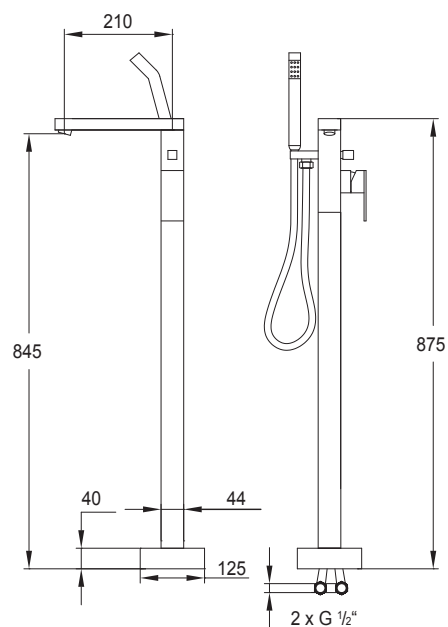

020 1162

Element podtynkowy z podłączeniami 1/2" Do wszystkich wolnostojących armatur wannowych (na jednej nodze), możliwe późniejsze dopasowanie (poziomo), z zaślepką (element zewnętrzny zamawiać oddzielnie)

Concealed set 1/2" for all free standing bath/shower mixers (one pedestal) horizontal adjustment possible, with pressure plug (mixer order separately)

Cena | Price 299,00 Euro