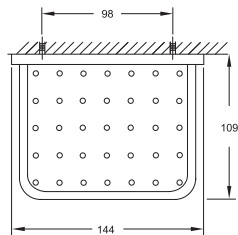

450 2200

Mydelniczka
z mosiądzu, chrom

Soap holder
made of brass, chrome

Cena | Price 65,00 Euro