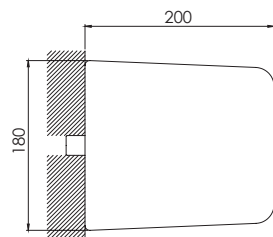

135 1650

Zestaw słuchawki natryskowej
z uchwytem ściennym, z metalowym
wężem natryskowym 1500 mm,
chrom

Hand shower set
with wall bracket,
with flexible metal hose 1500 mm,
chrome

Cena | Price 155,00 Euro

KOMPONENTY | COMPONENTS