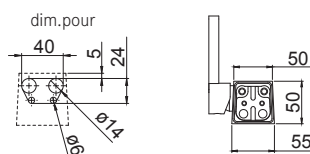

240 1700

Armatura umywalkowa jednouchwytowa
z głowicą ceramiczną,
z węzami elastycznymi do podłączenia baterii 3/8",
chrom

Single lever basin mixer
with ceramic cartridge,
without pop up waste,
with flexible hoses 3/8",
chrome

Cena | Price 499,00 Euro

240 1800

Armatura umywalkowa jednouchwytowa
z głowicą ceramiczną,
kompletny z elementem podtynkowym
podłączenia 1/2",
wylewka 205 mm,
chrom

Single lever basin mixer
with ceramic cartridge,
complete with concealed body 1/2",
spout projection 205 mm,
chrome

Cena | Price 429,00 Euro