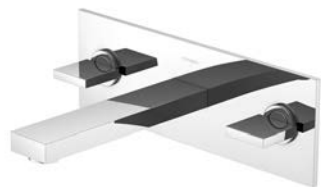

160 1950

3 - otworowa armatura ścienna podtynkowa do umywalki z ceramicznymi zaworami 90°, z elementem podtynkowym podłączenia 1/2", wylewka 165 mm, chrom

3-hole basin mixer wall mounted with 90° ceramic headparts, with concealed body 1/2", spout projection 165 mm, chrome

Cena | Price 465,00 Euro

160 1955

3 - otworowa armatura ścienna podtynkowa do umywalki z ceramicznymi zaworami 90°, z elementem podtynkowym podłączenia 1/2", wylewka 195 mm, chrom

3-hole basin mixer wall mounted with 90° ceramic headparts, with concealed body 1/2", spout projection 195 mm, chrome

Cena | Price 479,00 Euro

099 2270

Zestaw przedłużający 25 mm

Extension set 25 mm

Cena | Price 93,00 Euro

099 2270 5

Zestaw przedłużający 50 mm

Extension set 50 mm

Cena | Price 133,00 Euro

160 1300

Armatura bidetowa jednouchwytowa z głowicą ceramiczną, z korkiem automatycznym 1 1/4", z węzami elastycznymi do podłączenia baterii 3/8", chrom

Single lever bidet mixer with ceramic cartridge, with pop up waste 1 1/4", with flexible hoses 3/8", chrome

Cena | Price 349,00 Euro