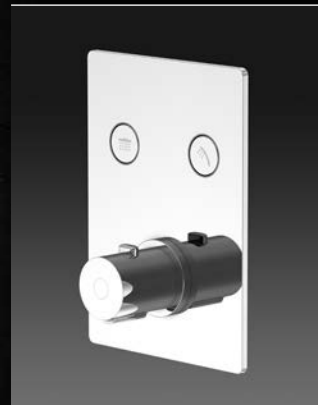

SENSUAL RAIN