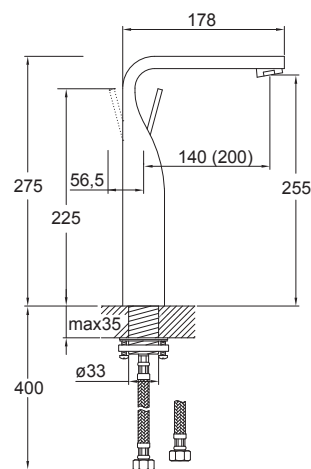

230 4001

Rozeta optymalna przy dużych otworach na baterię (Armaturę zamawiać oddzielnie), chrom

Base plate optional for larger tap holes, mixer order separately, chrome

Cena | Price 36,00 Euro

230 4001

Rozeta optymalna przy dużych otworach na baterię (Armaturę zamawiać oddzielnie), chrom

Base plate optional for larger tap holes, mixer order separately, chrome

Cena | Price 36,00 Euro