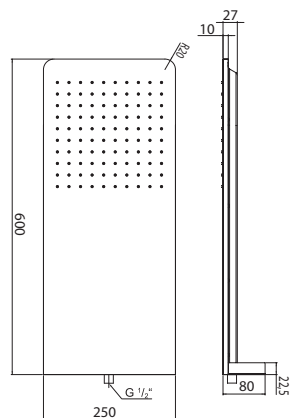

390 5661 **new**

Deszczownica Wall Rain
600 mm x 250 mm,
z bezpośrednim podłączeniem
do ściany (gwint zew. 1/2"),
z systemem Easy Clean,
stal nierdzewna polerowana

Wall Rain Regenpaneel
600 mm x 250 mm,
with direct wall connection (1/2" male thread),
with easy clean system,
polished stainless steel

Cena | Price 900,00 Euro