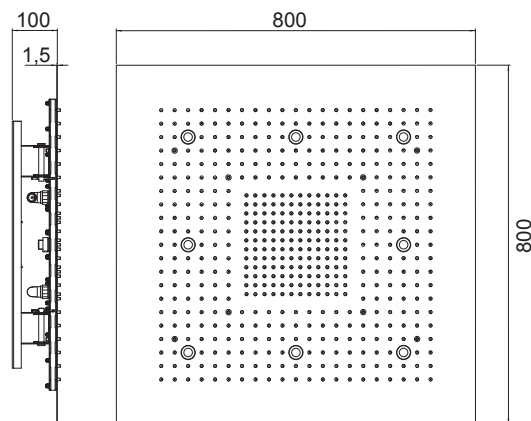

390 6822

Deszczownica Sensual Rain z diodami LED
800 mm x 800 mm,
2 typy strumienia,
do montażu sufitowego w komplecie
z ramą montażową,
z systemem Easy Clean,
stal nierdzewna polerowana,
oświetlenie: 8 diod LED, białe,
Stopień ochrony IP44,
Zasilacz 12 Volt, prąd znamionowy ≤ 30 mA,
Optymalny przepływ 20 l/min

Sensual Rain shower panel with LED
800 mm x 800 mm,
with 2 functions,
ceiling mounted with mounting frame,
with easy clean system,
polished stainless steel,
Lighting: 8 LEDs, white, protection level IP44,
power subbly 12 Volt, current ≤ 30mA,
best flow rate from 20 l/min

Cena | Price 4.750,00 Euro