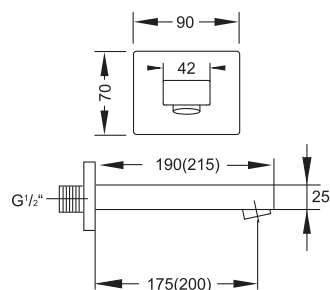

120 2310

Wylewka do wanny lub umywalki
Wylewka 200 mm,
chrom

Wall spout for basin or bathtub
spout projection 200 mm,
chrome

Cena | Price 145,00 Euro