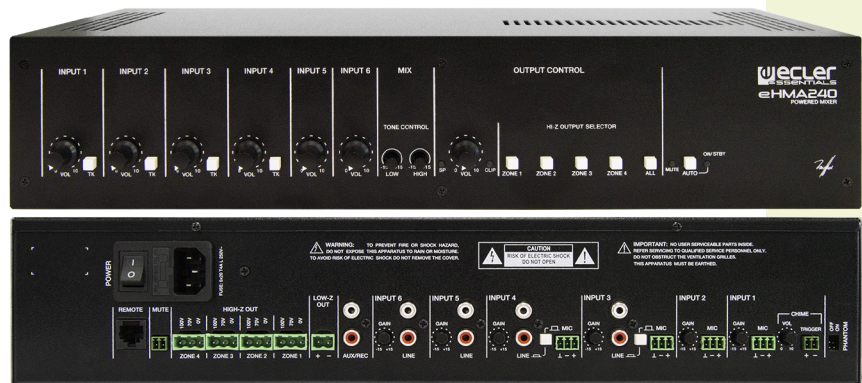

### ACCESSORIES

eHMA60/eHMA120:  
■ 1UHRMKIT

eHMA240:  
■ 2UHRMKIT

eHMA120

eHMA240

### KEY FEATURES

- Mixer + amplifier
- MIC & MIC/LINE inputs
- High & Low impedance outputs
- Auto-standby function
- Fanless, 100% silent
- Talkover function available
- 2-band tone controls for mix output
- MUTE port
- External power supply included (eHMA60 and eHMA120)