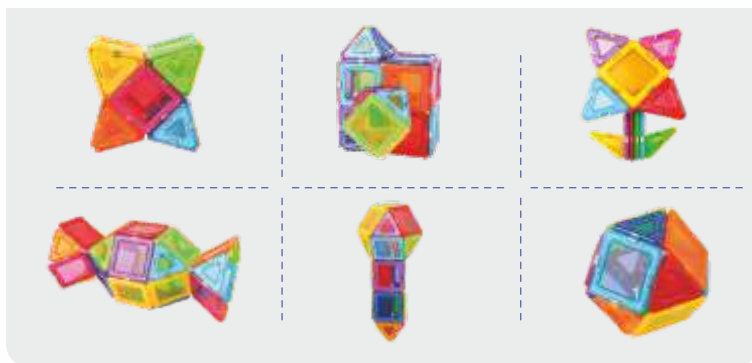

02 Постройки