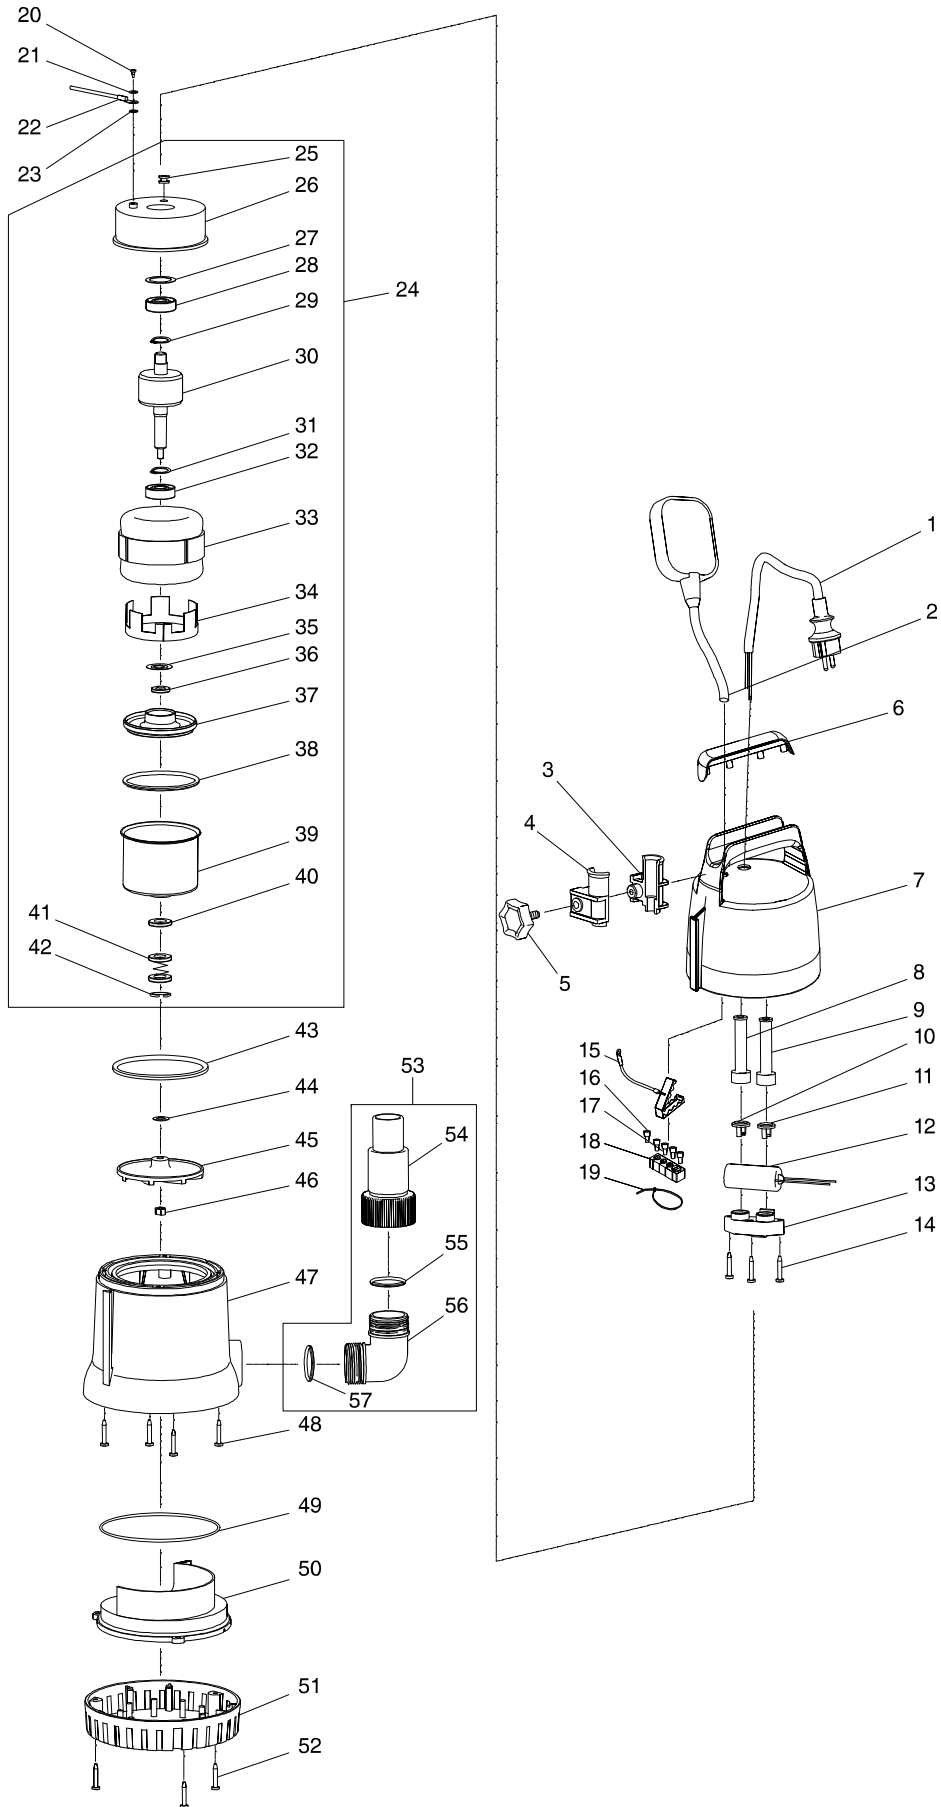

Model No. PF0300 SUBMERSIBLE PUMP

Model No. PF0300 SUBMERSIBLE PUMP

Item	Parts No.	Description	I/C	QTY	N/O	Opt. 1	Opt. 2	NOTE
001	609027792	POWER SUPPLY CORD 0.75-3-10		1				
002	609026209	FLOAT SWITCH BLUE		1				
003	609026210	CORD CLAMP BODY SIDE		1				
004	609026211	CORD CLAMP THUMB SCREW SIDE		1				
005	609026212	THUMB SCREW M5X16		1				
006	609024586	HANDLE COVER MAKITA		1				
007	609026219	UPPER HOUSING BLUE		1				
008	609024588	CORD GUARD 8.5		1				
009	609024587	CORD GUARD 6.5		1				
010	609024590	CORD CLAMP 8.5		1				
011	609024589	CORD CLAMP 6.5		1				
012	JH00000044	CAPACITOR 6 MICRO F		1				
013	609024592	CAPACITOR HOLDER		1				
014	609024593	TAPPING SCREW 4X32		3				
015	609024628	GROUND COVER FOR RUBBER COVE		1				
016	609024629	CLOSED END SPLICE 5.5-SD		2				
017	609024630	CLOSED END SPLICE 2-SD		3				
018	609024631	RUBBER COVER FOR 4 SPLICE		1				
019	609024632	CABLE TIE		1				
020	609024601	SCREW M4X8		1				
021	609024596	SPRING WASHER 4		1				
022	JH00000004	GROUND WIRE ASSY		1				
023	609024600	TOOTHED LOCK SPRING WASHER 4		1				
024	JH00000064	MOTOR ASSY 230V 50HZ		1				
D10		INC. 25-42						
025	609024595	GROMMET 10		1				
026	609024594	MOTOR HOUSING UPPER SIDE		1				
027	609024602	WAVE WASHER 25		1				
028	609024603	BALL BEARING 6201Z		1				
029	961052-5	RETAINING RING S-12		1	100			
030	JH00000046	ROTOR		1				
031	961052-5	RETAINING RING S-12		1	100			
032	609024603	BALL BEARING 6201Z		1				
033	JH00000047	STATOR ASSY 230V 50HZ		1				
034	609024606	LINING RING		1				
035	609024607	SHIM		1				
036	609024608	SKELETON SEAL RING		1				
037	609024609	BEARING BOX		1				
038	609024610	O-RING		1				
039	609024611	MOTOR HOUSING LOWER SIDE		1				
040	609024608	SKELETON SEAL RING		1				
041	609024633	MECHANICAL SEAL		1				
042	609024634	RETAINING RING S-12 INOX		1				
043	609024612	O-RING		1				
044	609024613	SPACER WASHER		1				
045	609024614	IMPELLER 90		1				
046	609024615	NYLON INSERT HEX LOCK NUT M8		1				
047	609024616	LOWER HOUSING ASSY		1