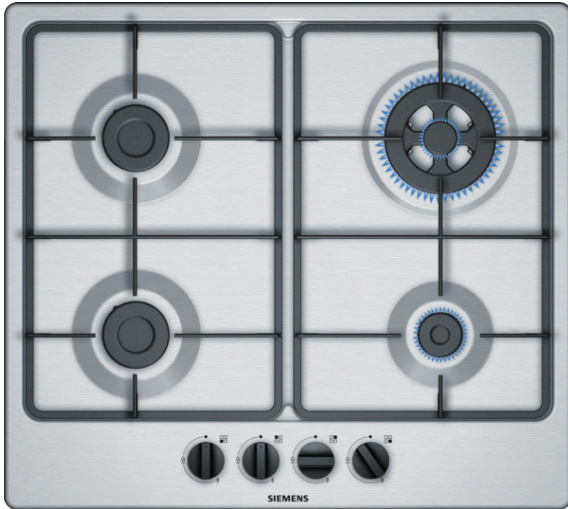

**iQ300**  
**EG6B5HB60**  
**60 cm, hob, Stainless steel**

The gas hob with front-mounted controls.

- ✓ The wok burner with 3,3 kW is ideal for a wide variety of foods, even in large quantities.
- ✓ High-quality materials and workmanship – continuous cast-iron finish pan supports.
- ✓ The uniquely beautiful stainless-steel surface design.

##### Technical Data

Product name/family : gas hob w integrated controls  
 Construction type : Built-in  
 Energy input : Gas  
 Total number of positions that can be used at the same time : 4  
 Required niche size for installation (HxWxD) : 45 x 560-562 x 480-492  
 Width of the product (mm) : 582  
 Dimensions of the product (mm) : 45 x 582 x 520  
 Dimensions of the packed product (HxWxD) (mm) : 141 x 651 x 578  
 Net weight (kg) : 8.3  
 Gross weight (kg) : 9.0  
 Residual heat indicator : without  
 Location of control panel : Hob front  
 Basic surface material : Stainless steel  
 Color of surface : Stainless steel  
 Color of frame : Stainless steel  
 Approval certificates : CE, Eurasian, Ukraine  
 Length of electrical supply cord (cm) : 100  
 EAN code : 4242003768358  
 Electrical connection rating (W) : 1  
 Gas connection rating (W) : 8000  
 Current (A) : 3  
 Voltage (V) : 220-240  
 Frequency (Hz) : 60; 50