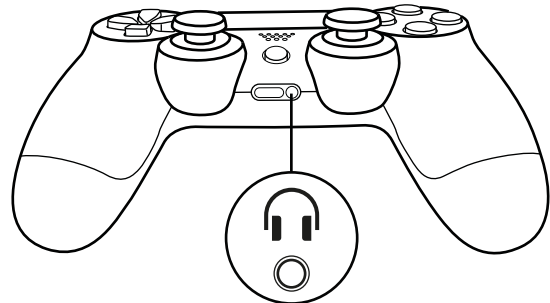

Display & Sound

Digital Audio > HDMI Audio:
Stereo uncompressed

Devices & accessories

Chat Volume 
Mic Volume 

PS4

PS4

Settings

Sound and Screen