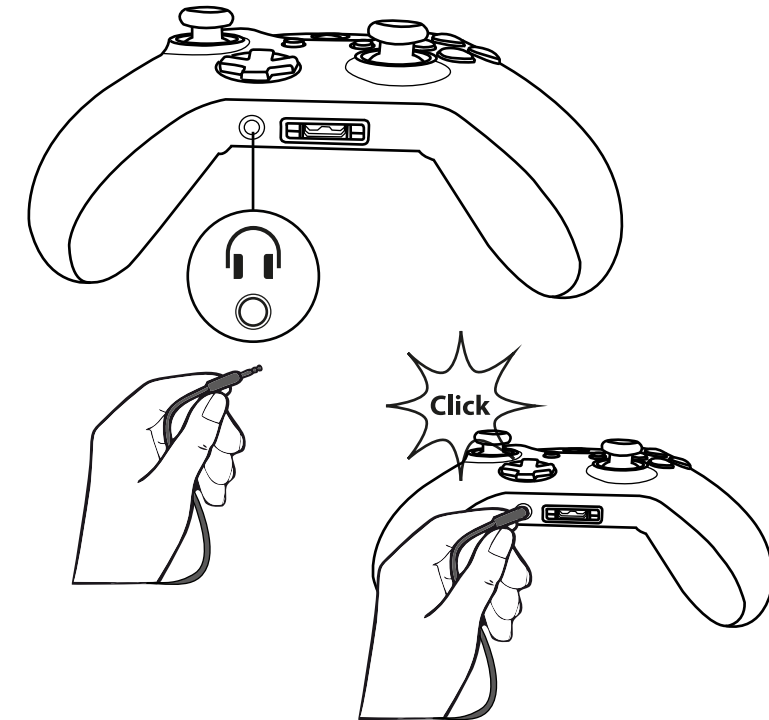

Trust

<http://www.trust.com/19999/faq>

**HEADSET
GXT 330**

Installation

XBOX ONE

* XBOX One Controller 2015 edition

XBOX ONE

Settings

Display & Sound

Digital Audio > HDMI Audio:
Stereo uncompressed

Devices & accessories

Chat Volume 
Mic Volume 

PS4

PS4

Settings

Sound and Screen