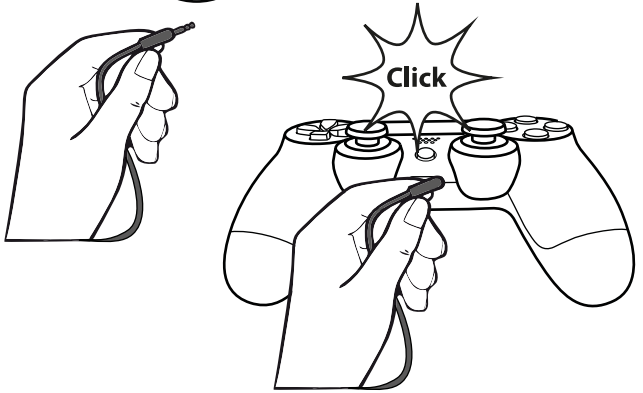

Display & Sound

Digital Audio > HDMI Audio:
Stereo uncompressed

Devices & accessories

Chat Volume 
Mic Volume 

PS4

PS4

Settings

Sound and Screen