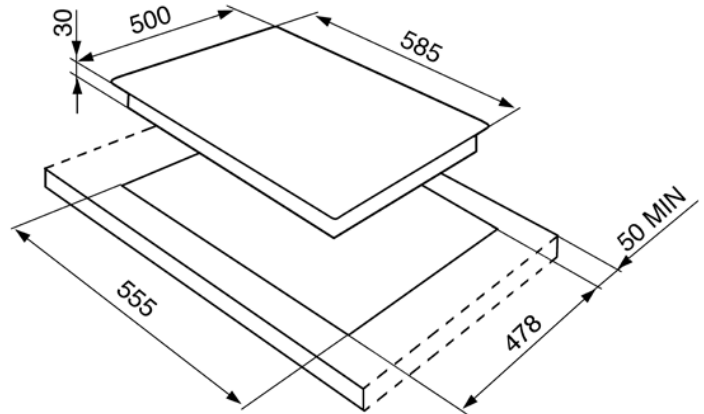

59cm "Cucina" Gas Hob, Black  
EAN13: 8017709175788

• 4 burners • Rear Left: 1.80 kW • Front Left: 3.10 kW • Rear Right: 1.80 kW • Front Right: 1.05 kW • Black Base • **New style Black Cucina controls** • Enamelled Pan Stands • Black Burner Caps • Automatic Electronic Ignition • Safety Valves • Adaptable for LPG

## Versions

- S64S - 60cm "Cucina" gas hob, stainless steel
- S64SN - 60cm "Cucina" gas hob, Black