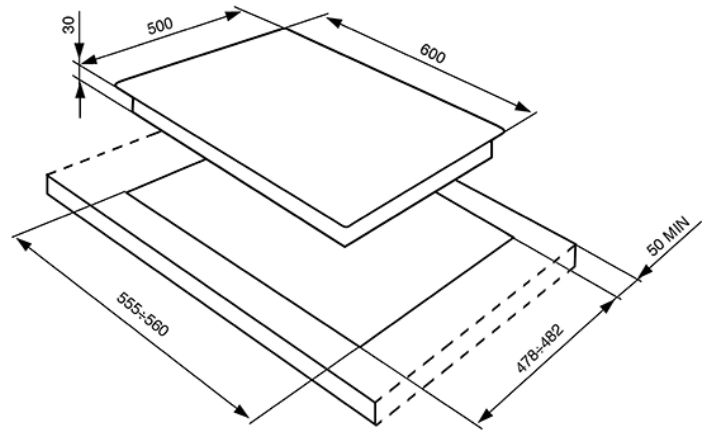

60cm "Classic" gas hob, with Cast Iron Pan Stands
EAN13: 8017709112059

• 4 burners in "diamond" configuration • Left : Rapid Burner 3.10 kW • Front : 1.05 kW • Rear : 1.65 kW • Right: 2.55 kW • St/steel base • St/steel knobs • Cast Iron pan stands • Black burner caps • Automatic electronic ignition • Safety valves • Adaptable for LPG