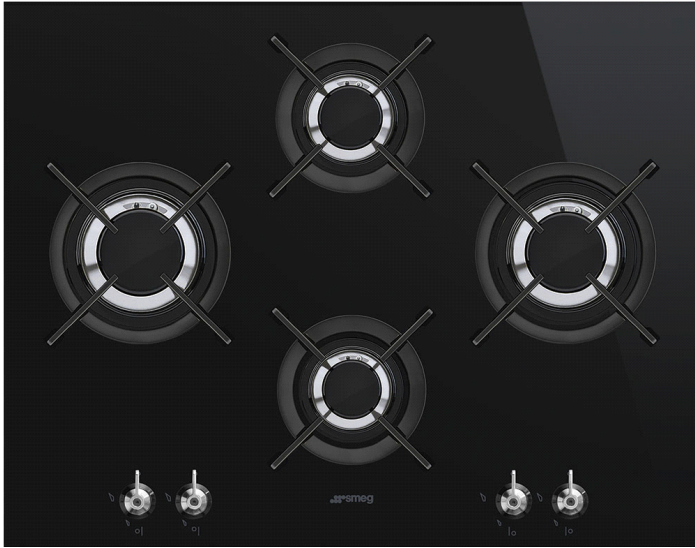

65cm "Classic" Gas on Glass Ceramic Hob, Black Glass  
EAN13: 8017709233501

- 4 burners in "diamond" configuration • Left rapid burner: 3.10 kW • Rear centre: 1.70 kW • Front centre: 1.10 kW • Right rapid burner: 2.60 kW • Ceramic glass • Glass on steel • Cast iron pan stands • Automatic electronic ignition • Safety valves • Adaptable for LPG