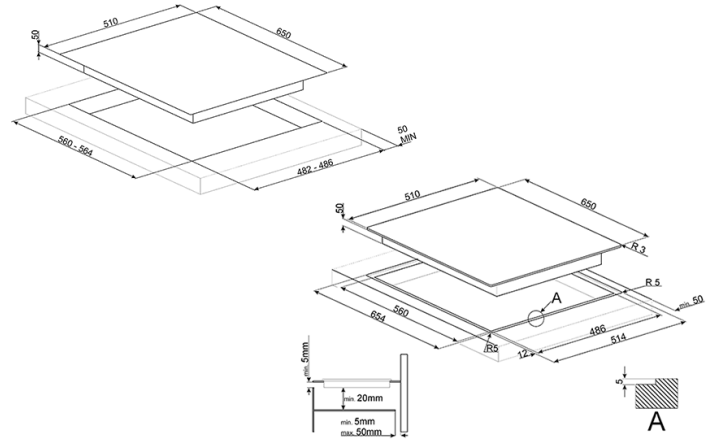

65cm "Classic" Gas on Glass Ceramic Hob, Black Glass  
EAN13: 8017709233501

- 4 burners in "diamond" configuration • Left rapid burner: 3.10 kW • Rear centre: 1.70 kW • Front centre: 1.10 kW • Right rapid burner: 2.60 kW • Ceramic glass • Glass on steel • Cast iron pan stands • Automatic electronic ignition • Safety valves • Adaptable for LPG