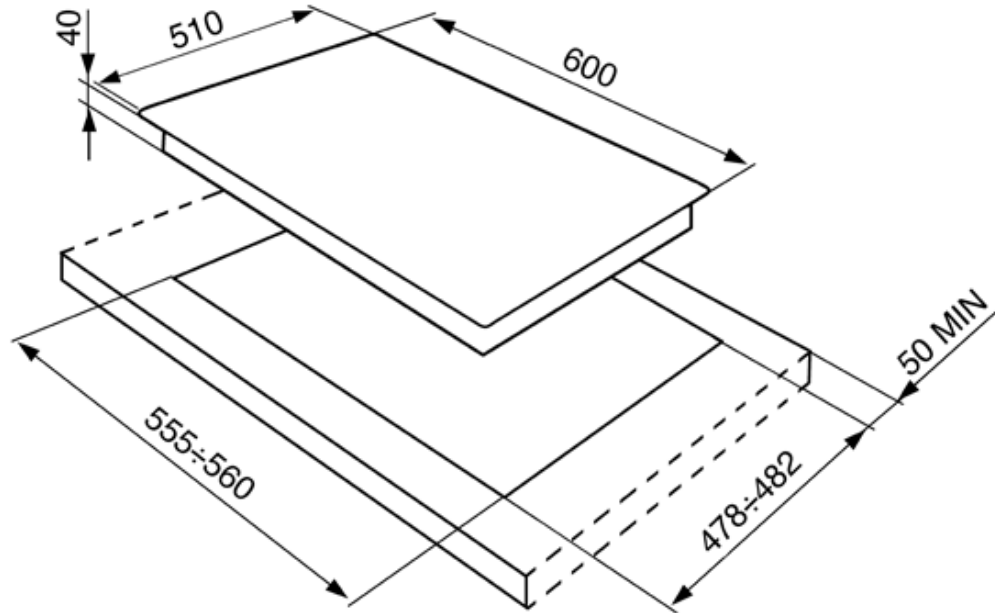

P260XGH

Cucina

gas
60 cm
stainless steel
front controls
Cucina Selection

Smeg (UK) Ltd
The Magna Building, Wyndyke Furlong, Abingdon
OX14 1DZ
Tel. +44 (0)844 557 9907
Fax +44 (0)844 557 9337