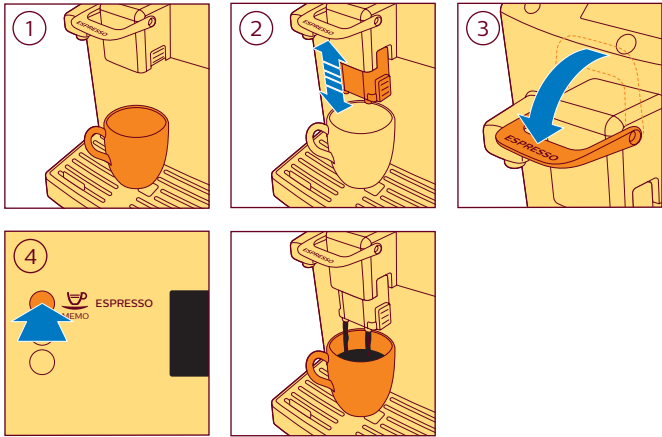

 ESPRESSO

 CAPPUCCINO

PHILIPS

Super automatic
espresso machine

4000 series

EP4051, EP4050

www.philips.com/coffee-care

BEFORE FIRST USE