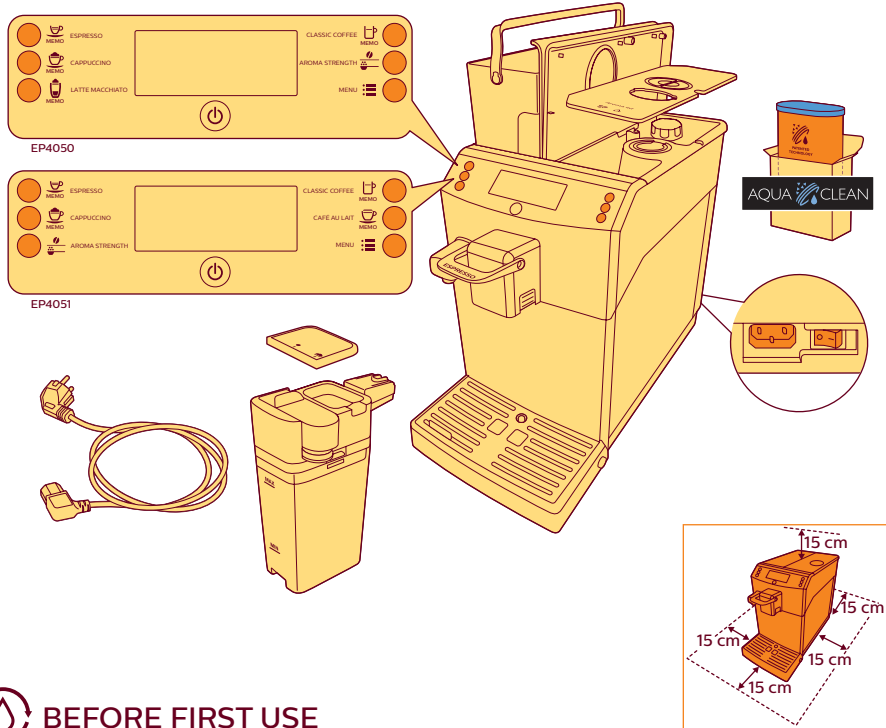

 ESPRESSO

 CAPPUCCINO

PHILIPS

Super automatic
espresso machine

4000 series

EP4051, EP4050

www.philips.com/coffee-care

BEFORE FIRST USE