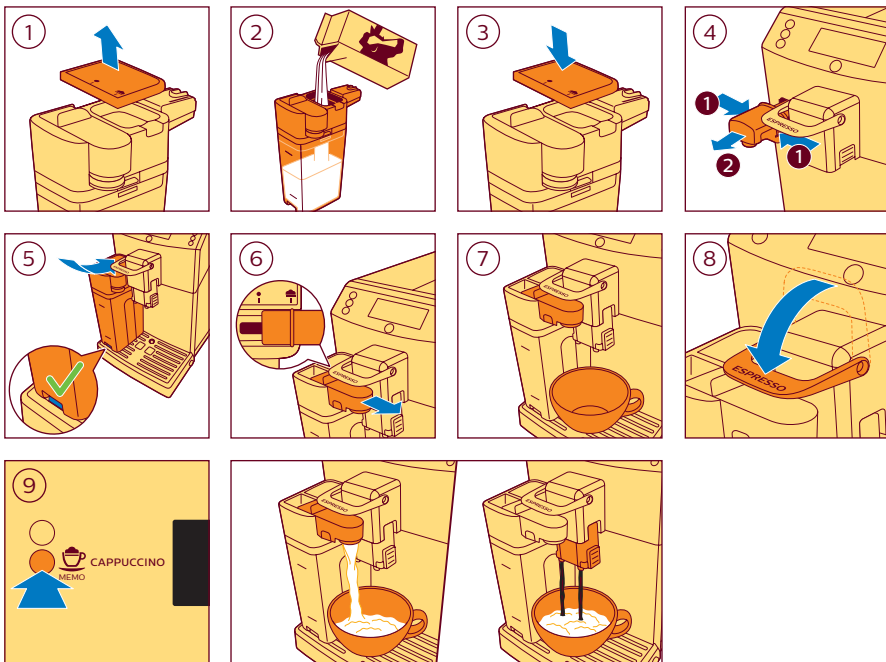

 ESPRESSO

 CAPPUCCINO

PHILIPS

Super automatic
espresso machine

4000 series

EP4051, EP4050

www.philips.com/coffee-care

BEFORE FIRST USE