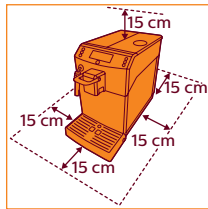

 ESPRESSO

 STEAM

PHILIPS

Super automatic
espresso machine

4000 series

EP4010

www.philips.com/coffee-care

BEFORE FIRST USE