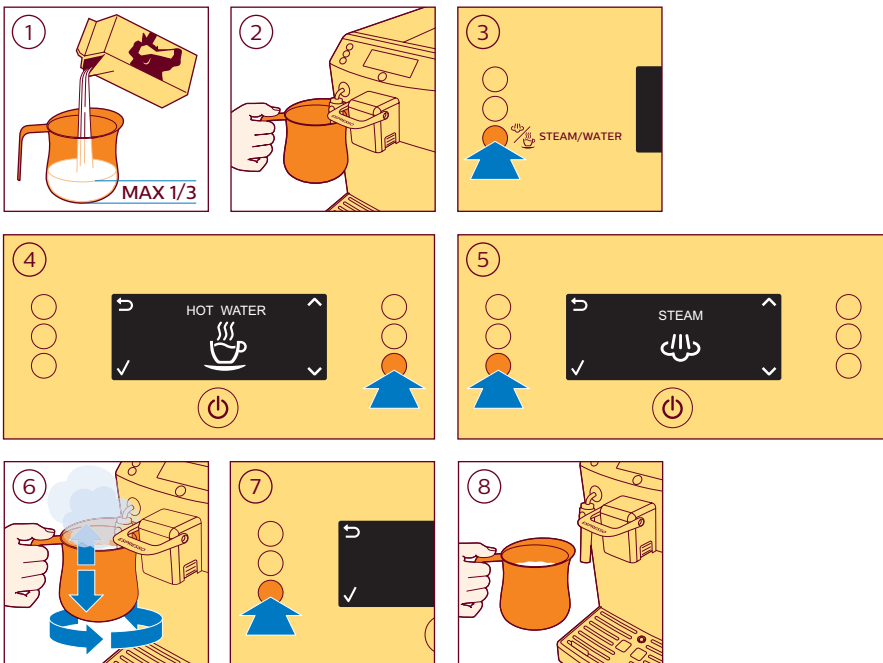

 ESPRESSO

 STEAM

PHILIPS

Super automatic
espresso machine

4000 series

EP4010

www.philips.com/coffee-care

BEFORE FIRST USE