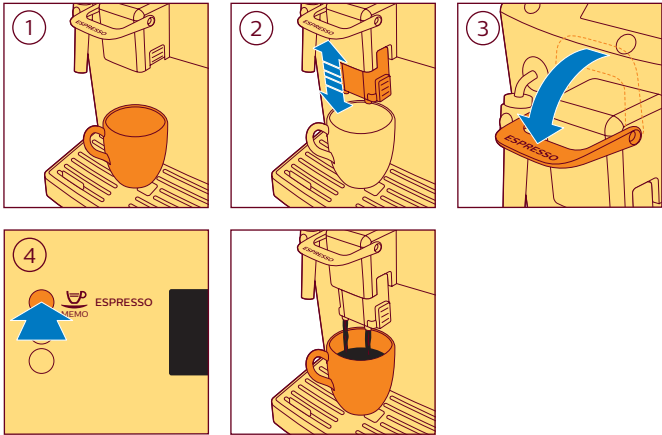

 ESPRESSO

 STEAM

PHILIPS

Super automatic
espresso machine

4000 series

EP4010

www.philips.com/coffee-care

BEFORE FIRST USE