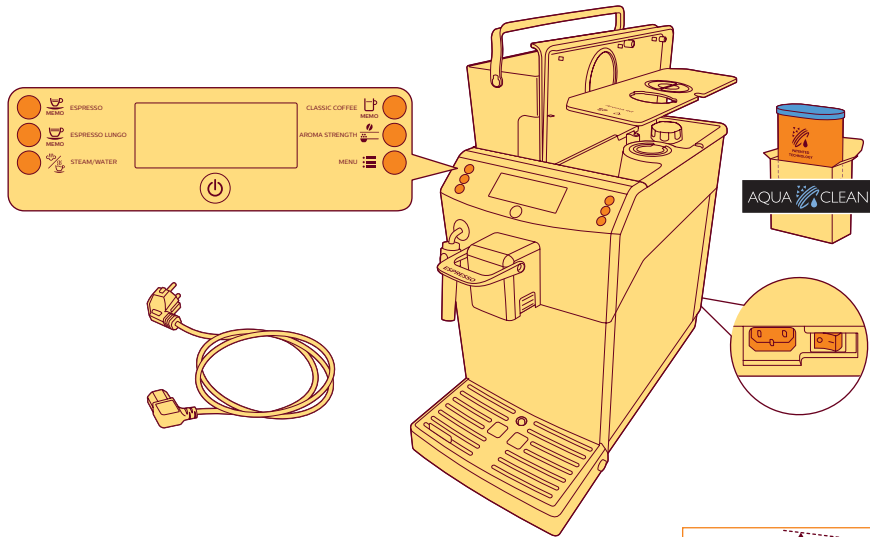

 ESPRESSO

 STEAM

PHILIPS

Super automatic
espresso machine

4000 series

EP4010

www.philips.com/coffee-care

BEFORE FIRST USE