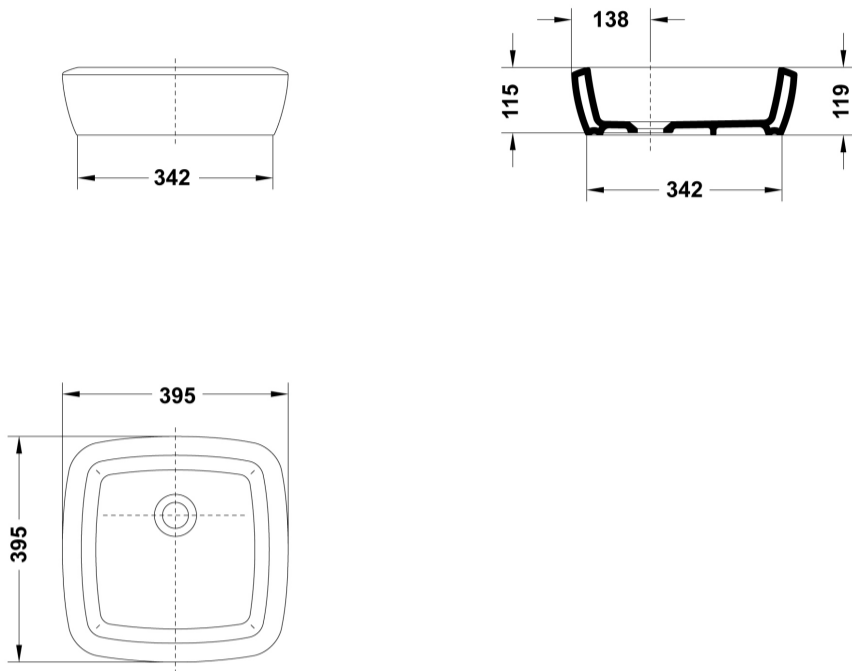

01
White

ARTICLES

Ref	Product/Set	Measurements	€/u
34040	Over-counter Wash-basin square without tap hole	39,5 x 39,5 cm	

PRODUCT INFORMATION

Features

Over-counter Wash-basin 39,5 x 39,5 cm. square. / 9 kg./ 32 units pallet.

COMPLEMENTS

SUGGESTIONS

SETTING

TECHNICAL DRAWINGS

Downloads

2D

-  97.41 KB  Over-counter Wash-basin 39,5x39,5 cm. - Técnico (.AI)
-  195.92 KB  Over-counter Wash-basin 39,5x39,5 cm. - Técnico (.DWG)
-  508.23 KB  Over-counter Wash-basin 39,5x39,5 cm. - Técnico (.DXF)
-  106.95 KB  Over-counter Wash-basin 39,5x39,5 cm. - Técnico (.PDF)

3D

-  1.83 MB  Over-counter Wash-basin 39,5x39,5 cm. - 3D (.DWG)

bimobject

-  ArchiCAD 
-  Revit 