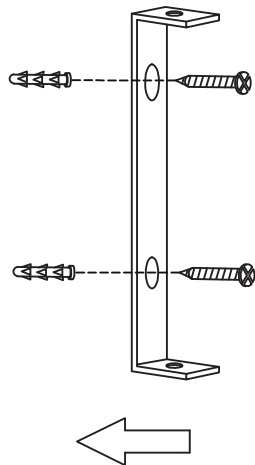

Instruction

①

②

③

Collection: Loft
Series: Irving
Model: T163-01-C
Wall-mounted

– Wall-mounted

1 x E27 (40w)

MAYTONI
DECORATIVE LIGHTING