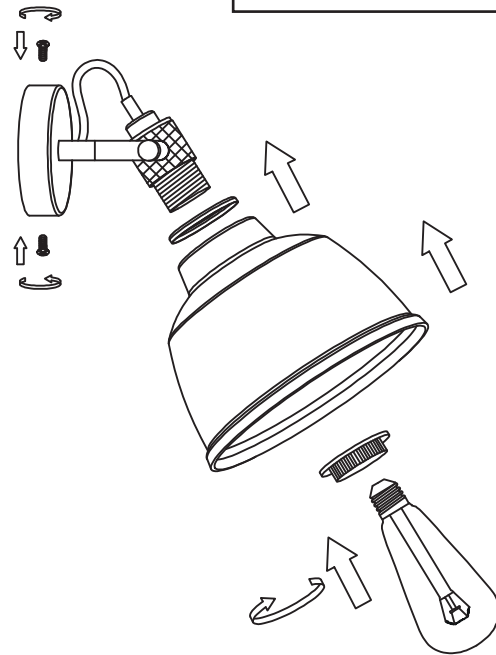

Instruction

①

②

③

Collection: Loft
Series: Irving
Model: T163-01-C
Wall-mounted

– Wall-mounted

1 x E27 (40w)

MAYTONI
DECORATIVE LIGHTING