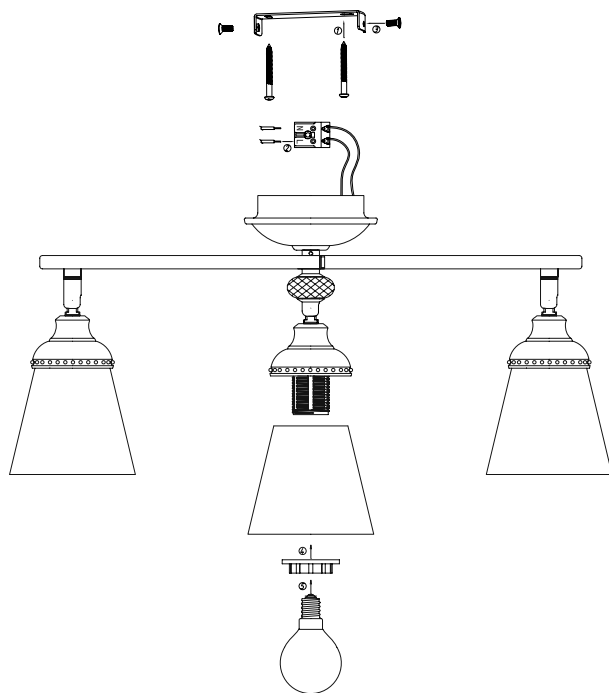

Instruction

SP564-CW-03-W

3 x E14 (40W)

Model: SP564-CW-03-W
Collection: Spot
Series: Mia

Wall Lamps