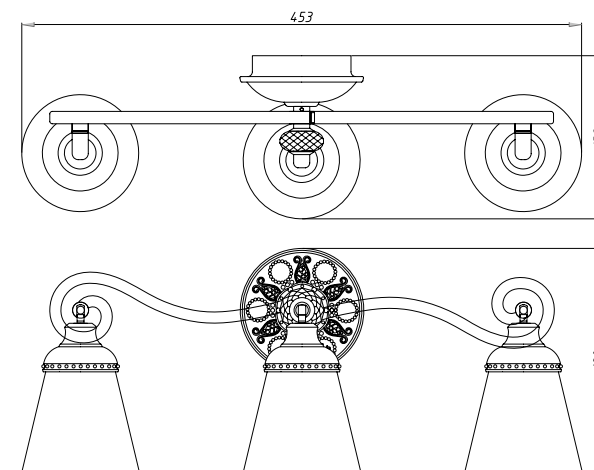

Instruction

SP564-CW-03-W

3 x E14 (40W)

Model: SP564-CW-03-W
Collection: Spot
Series: Mia

Wall Lamps