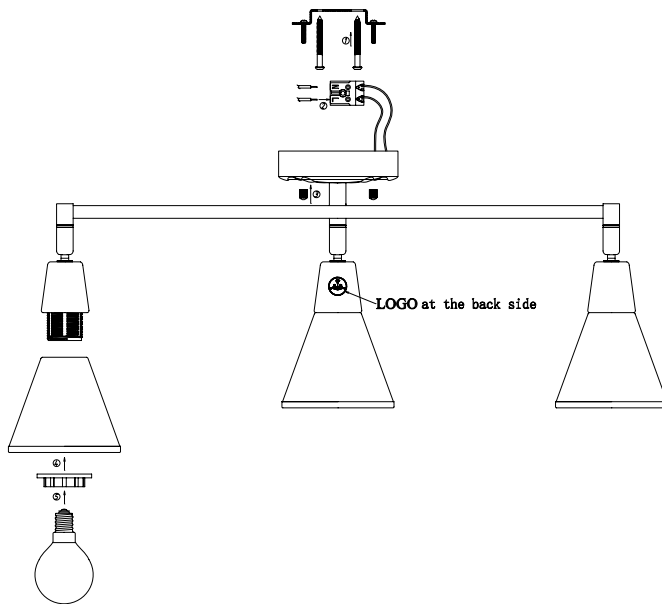

Instruction

SP008-CW-03-G

3 x E14 (40W)

Model: SP008-CW-03-G
Collection: Spot
Series: Luther

Wall Lamps