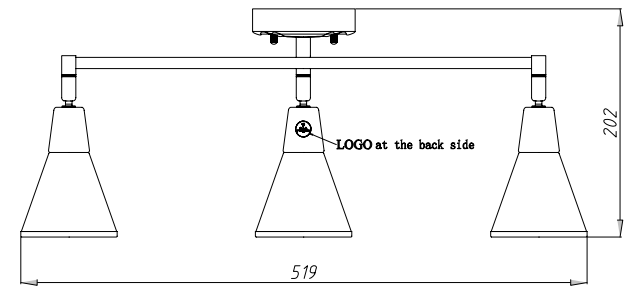

Instruction

SP008-CW-03-G

3 x E14 (40W)

Model: SP008-CW-03-G
Collection: Spot
Series: Luther

Wall Lamps