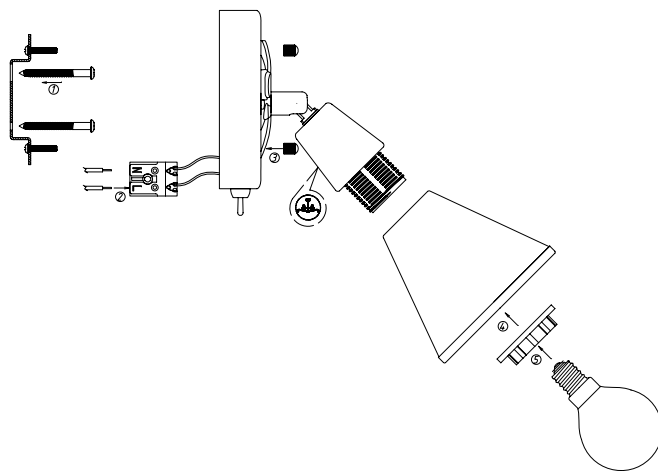

# Instruction

SP008-CW-01-G

1 x E14 (40W)

Model: SP008-CW-01-G

Collection: Spot

Series: Luther

Wall Lamps