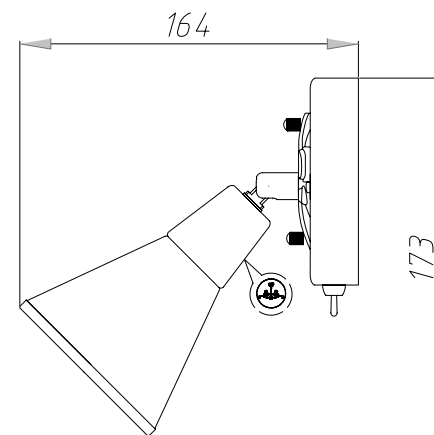

# Instruction

SP008-CW-01-G

1 x E14 (40W)

Model: SP008-CW-01-G

Collection: Spot

Series: Luther

Wall Lamps