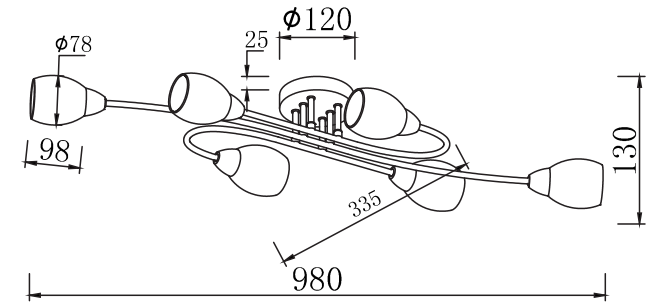

FREYA
TRADITION OF QUALITY

INSTRUCTION

MODEL: FR5104-CL-06-GN
CHANDELIER

6 X E14 (40W)

FREYA-LIGHT.COM