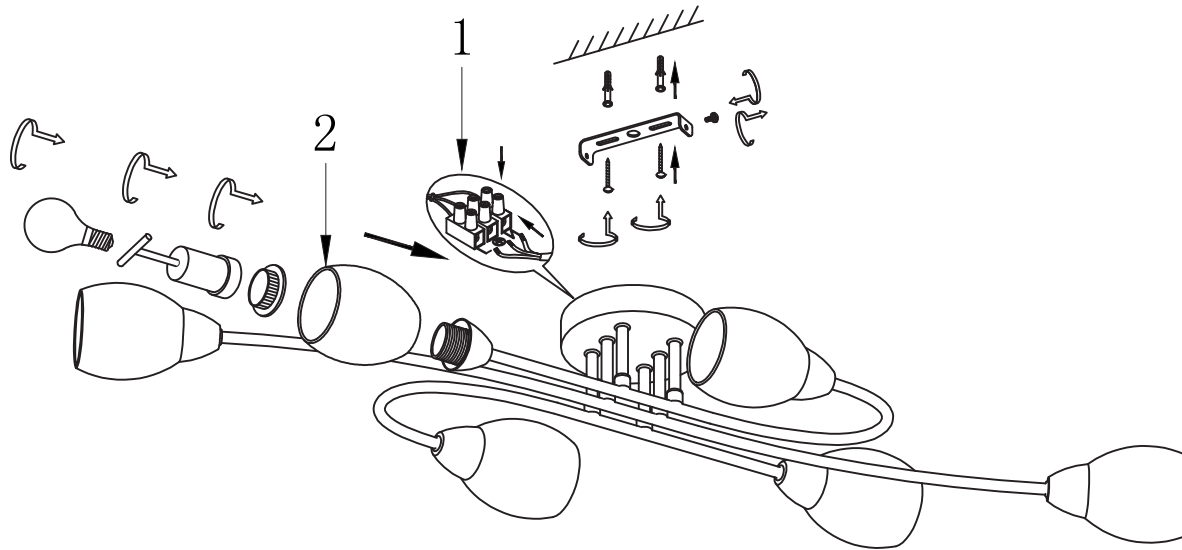

FREYA
TRADITION OF QUALITY

INSTRUCTION

MODEL: FR5104-CL-06-GN
CHANDELIER

6 X E14 (40W)

FREYA-LIGHT.COM