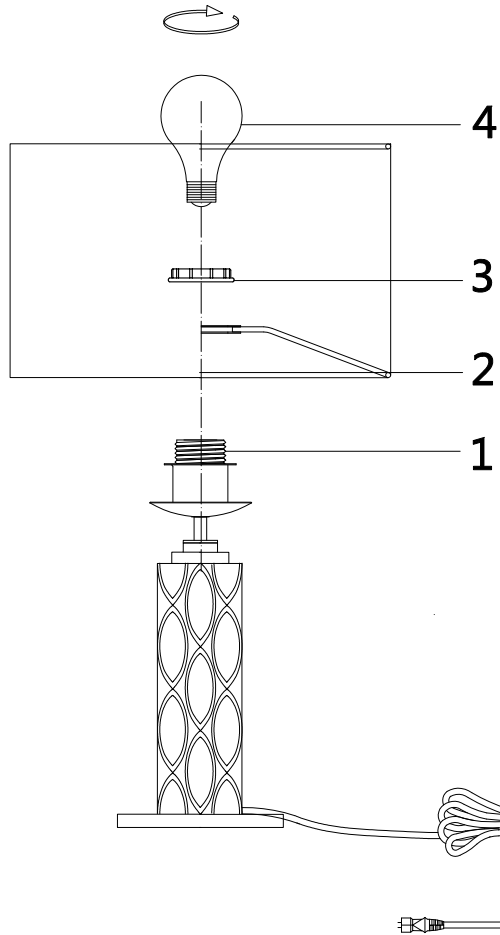

# Instruction

H301-11-G

1 x E27 (60W)

Model: H301-11-G  
Collection: House  
Series: Lamar

Table Lamps