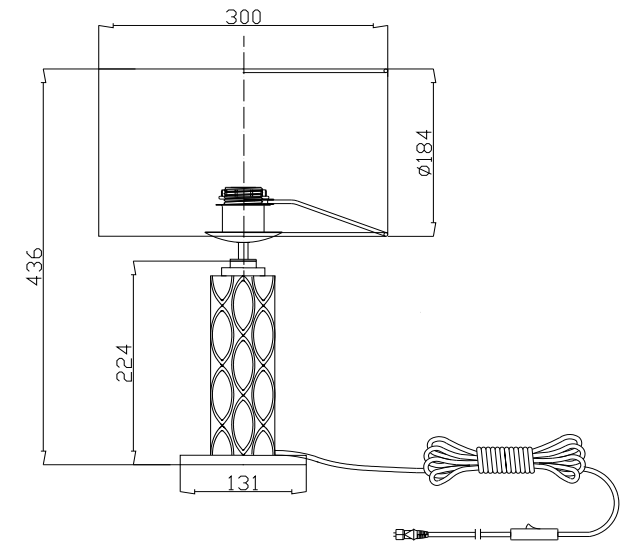

# Instruction

H301-11-G

1 x E27 (60W)

Model: H301-11-G  
Collection: House  
Series: Lamar

Table Lamps