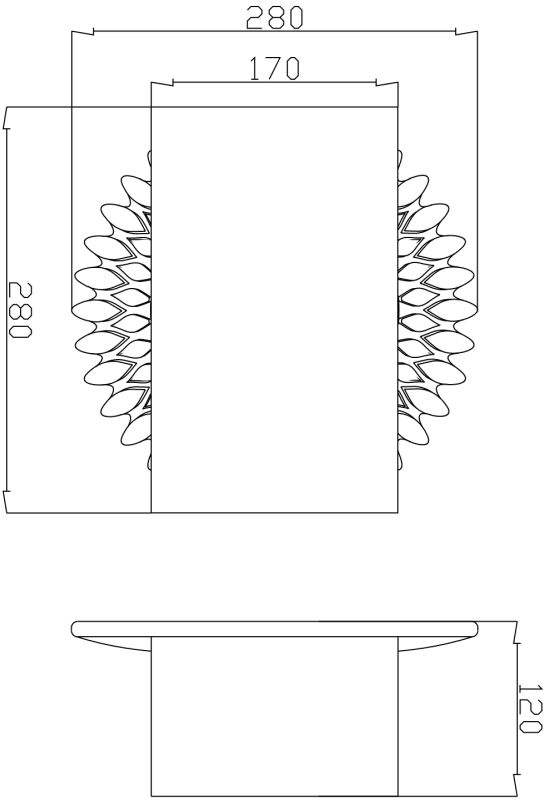

Instruction

Collection: HOUSE
Series: LAMAR
Model: H301-01-G
Wall

1 x E14 (40W)

MAYTONI
DECORATIVE LIGHTING

www.maytoni.de