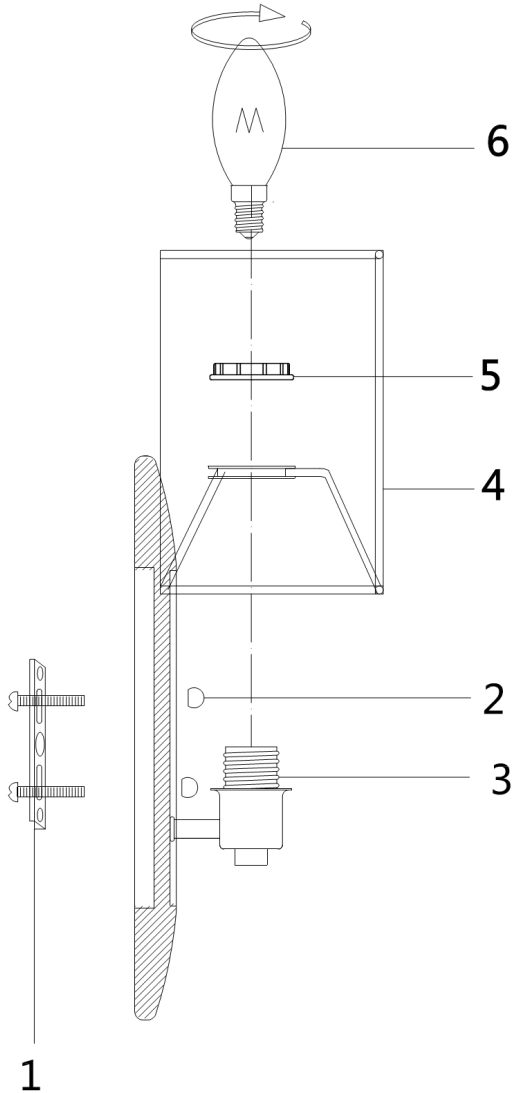

Instruction

Collection: HOUSE
Series: LAMAR
Model: H301-01-G
Wall

1 x E14 (40W)

MAYTONI
DECORATIVE LIGHTING

www.maytoni.de