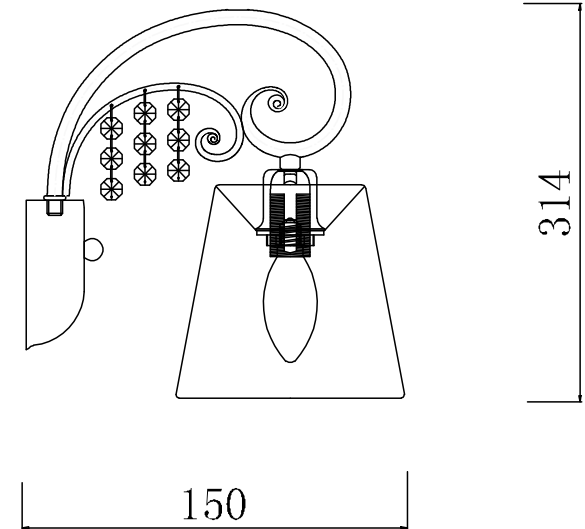

FREYA
TRADITION OF QUALITY

INSTRUCTION

MODEL: FR2406-WL-01-WG
SCONCE

1 X E14 (40W)

FREYA-LIGHT.COM