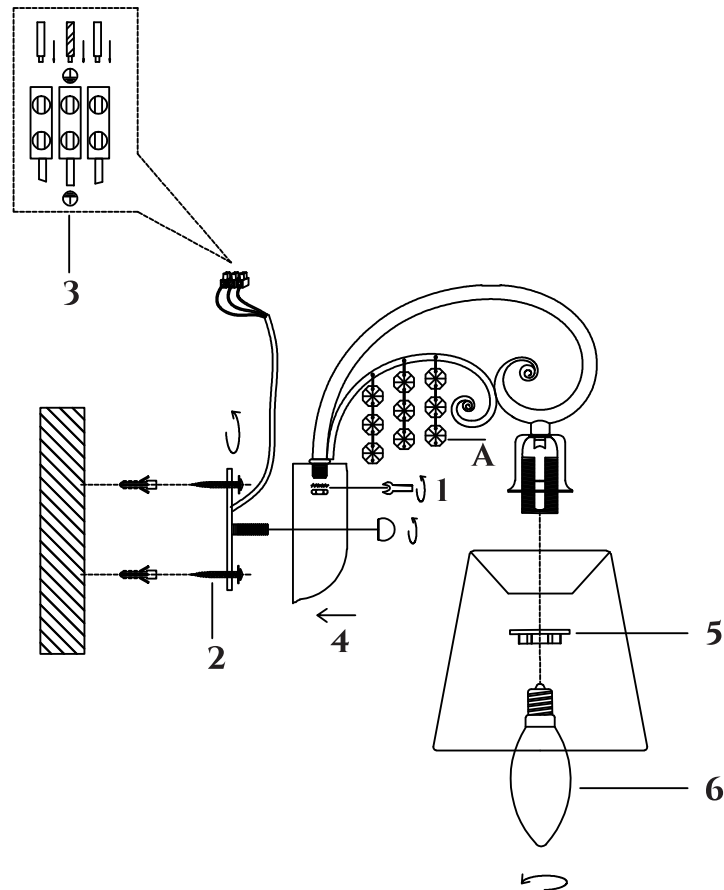

FREYA
TRADITION OF QUALITY

INSTRUCTION

MODEL: FR2406-WL-01-WG
SCONCE

1 X E14 (40W)

FREYA-LIGHT.COM