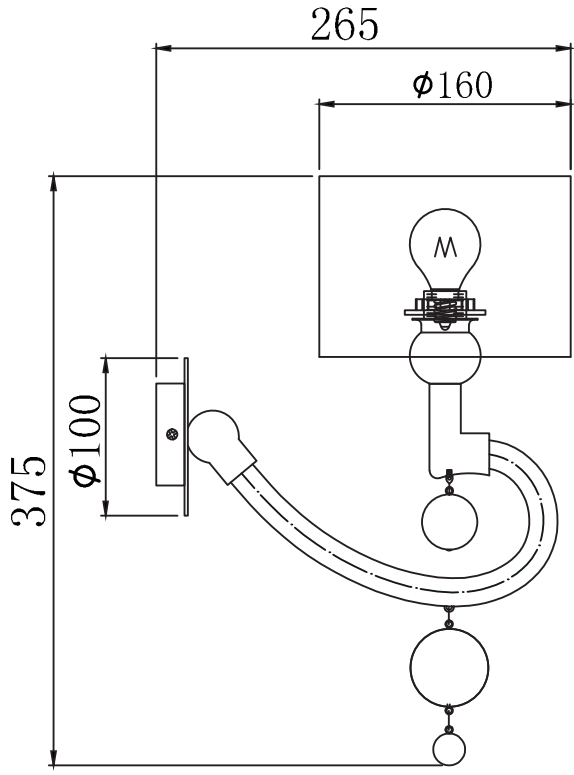

Instruction

Collection: Modern
Series: Bubble Dreams
Model: MOD603-01-N
Wall-mounted

A=1
B=1

1 x E14 (40w)

MAYTONI
DECORATIVE LIGHTING

www.maytoni.de