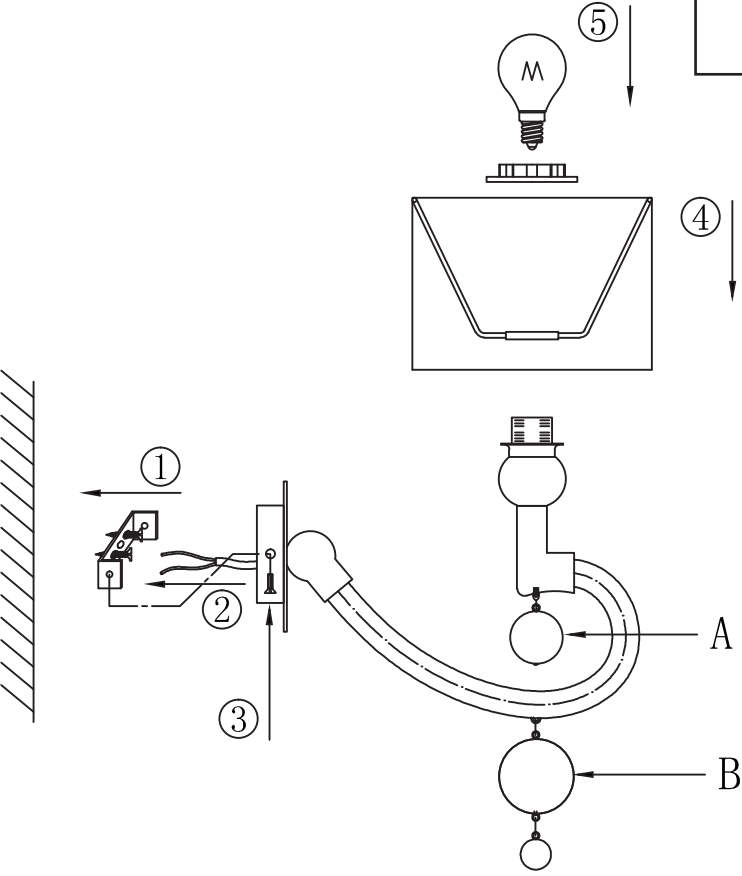

Instruction

Collection: Modern
Series: Bubble Dreams
Model: MOD603-01-N
Wall-mounted

A=1
B=1

1 x E14 (40w)

MAYTONI
DECORATIVE LIGHTING

www.maytoni.de