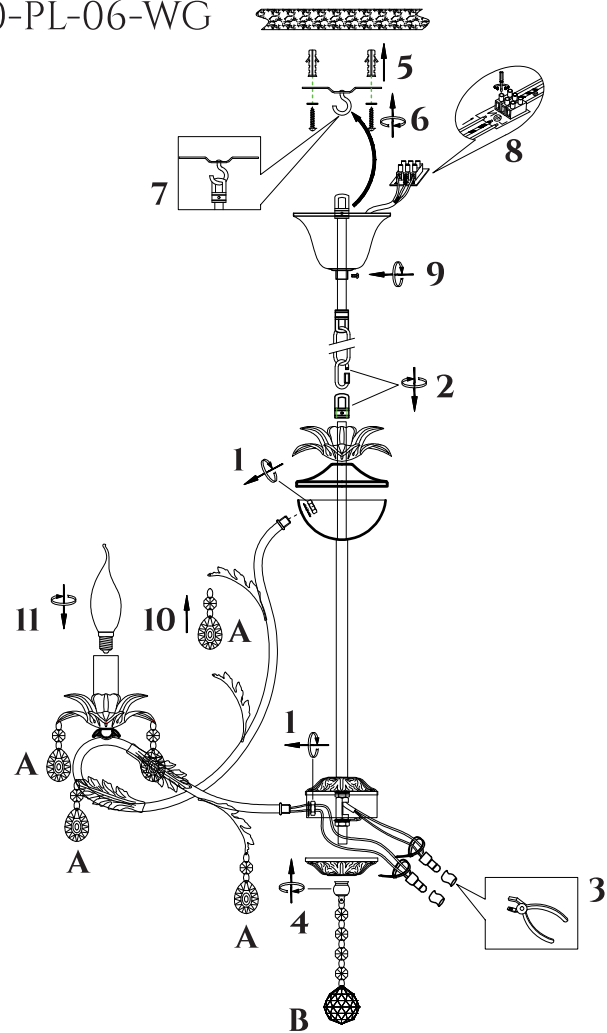

FREYA
TRADITION OF QUALITY

INSTRUCTION

MODEL: FR3040-PL-06-WG
CHANDELIER

6 X E14 (60W)

FREYA-LIGHT.COM