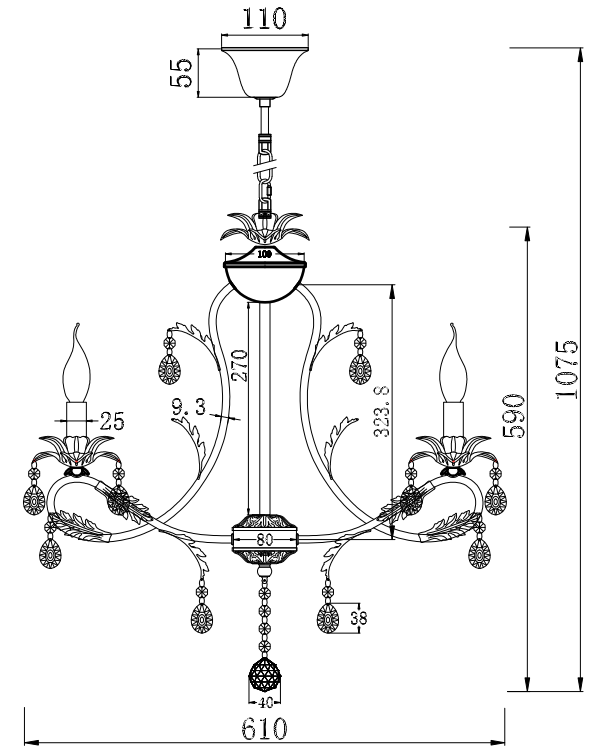

FREYA
TRADITION OF QUALITY

INSTRUCTION

MODEL: FR3040-PL-06-WG
CHANDELIER

6 X E14 (60W)

FREYA-LIGHT.COM