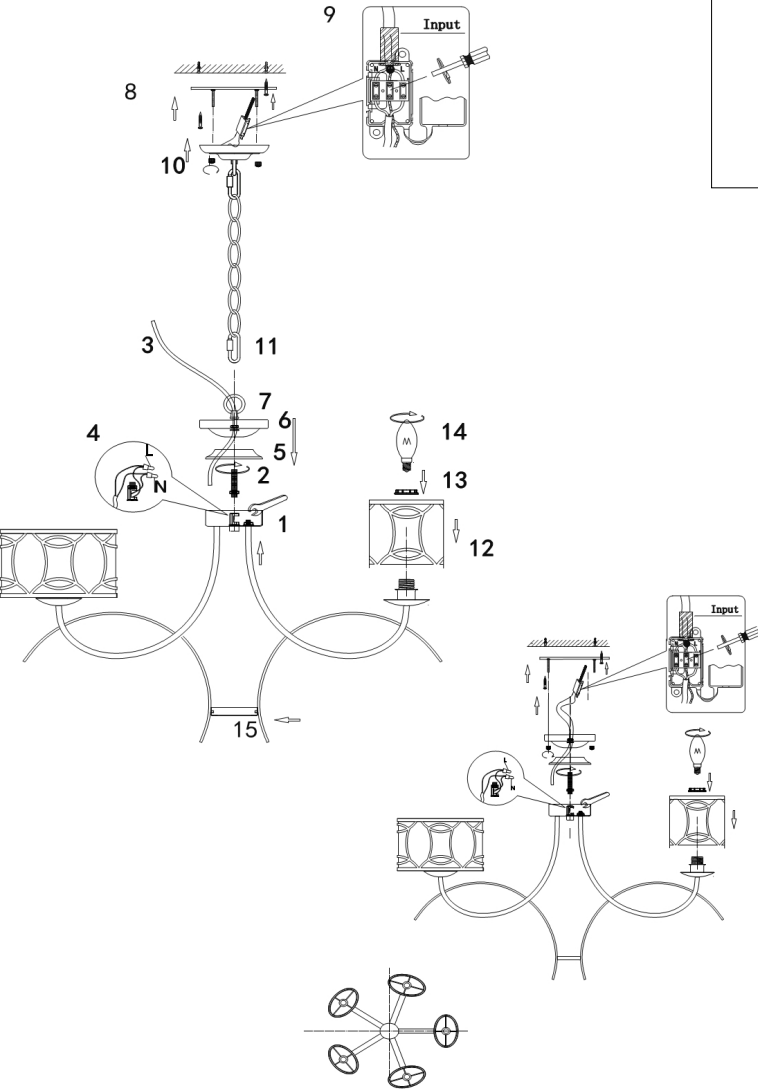

# Instruction

Collection: HOUSE  
Series: FIBI  
Model: H310-05-G  
Ceiling

  
5 x E14 (40W)

**MAYTONI**  
DECORATIVE LIGHTING  
[www.maytoni.de](http://www.maytoni.de)