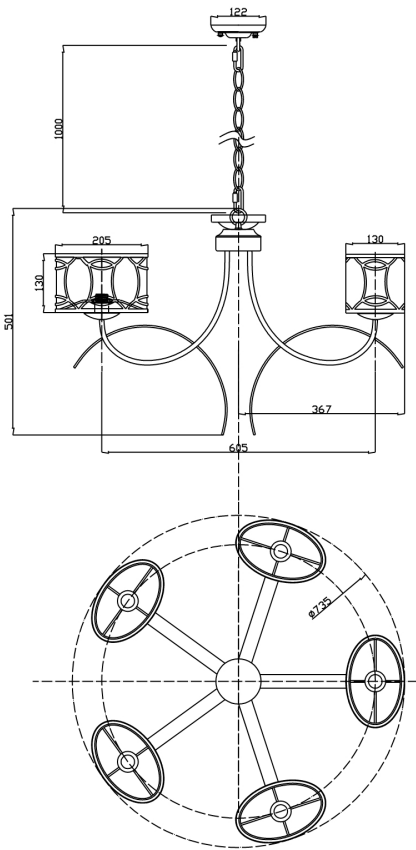

# Instruction

Collection: HOUSE  
Series: FIBI  
Model: H310-05-G  
Ceiling

  
5 x E14 (40W)

**MAYTONI**  
DECORATIVE LIGHTING  
[www.maytoni.de](http://www.maytoni.de)