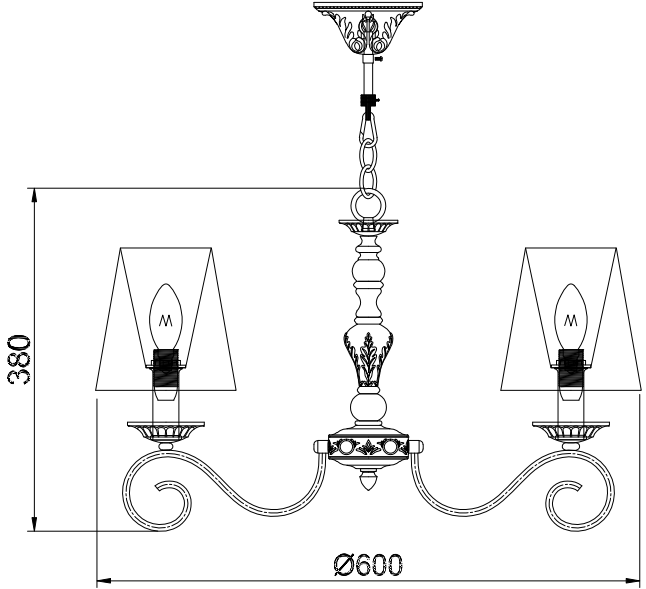

Instruction

Collection: Elegant
Series: Bouquet
Model: ARM023-06-S
Suspended

 – Suspended

6 x E14 (40w)

MAYTONI
DECORATIVE LIGHTING

www.maytoni.de