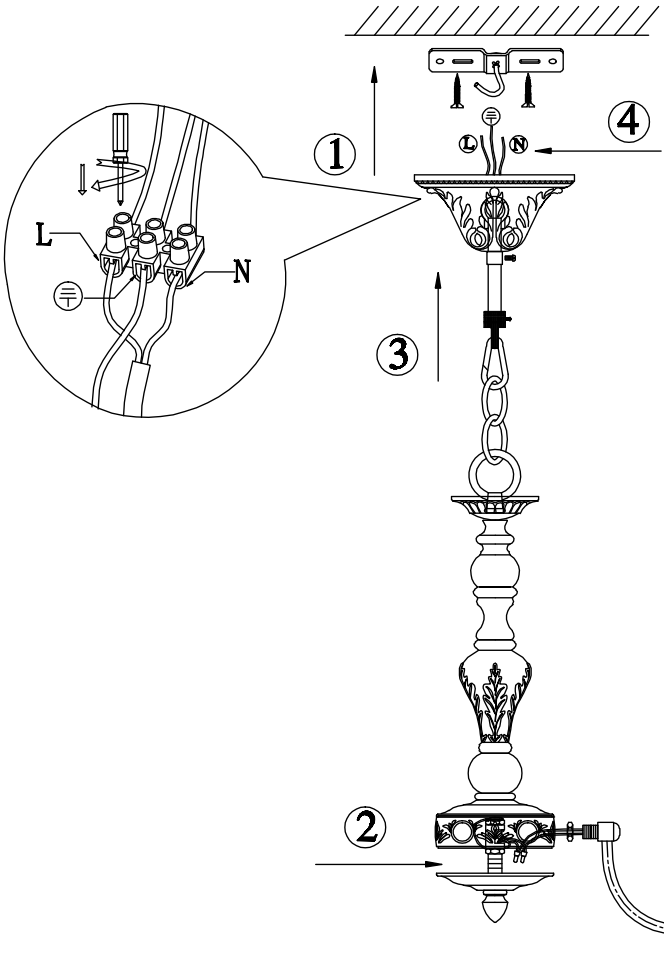

Instruction

Collection: Elegant
Series: Bouquet
Model: ARM023-06-S
Suspended

 – Suspended

6 x E14 (40w)

MAYTONI
DECORATIVE LIGHTING

www.maytoni.de