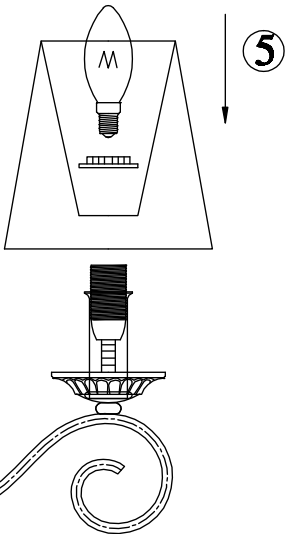

Instruction

Collection: Elegant
Series: Bouquet
Model: ARM023-06-S
Suspended

 – Suspended

6 x E14 (40w)

MAYTONI
DECORATIVE LIGHTING

www.maytoni.de