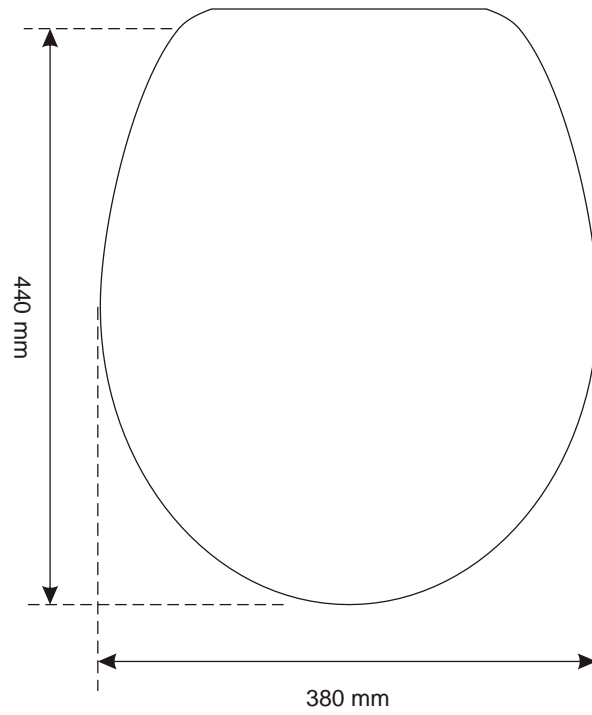

# Rio Open

Weight Kg. 2 - Height mm 30