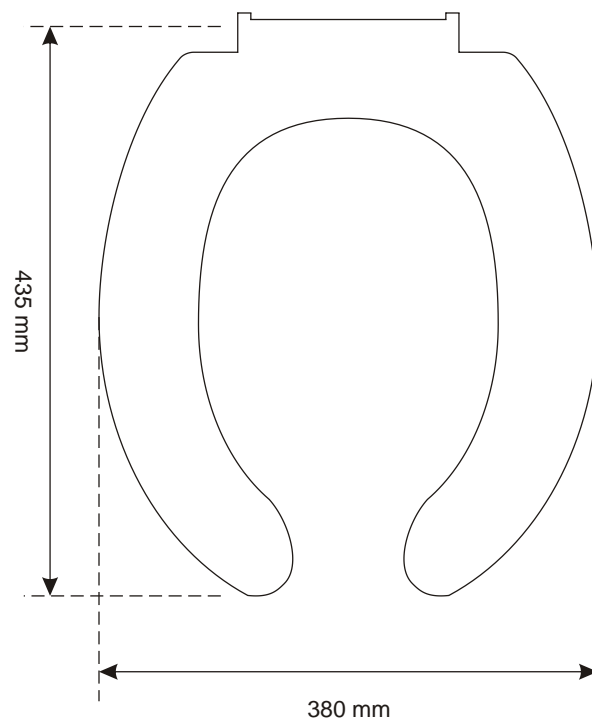

# Rio Open

Weight Kg. 2 - Height mm 30