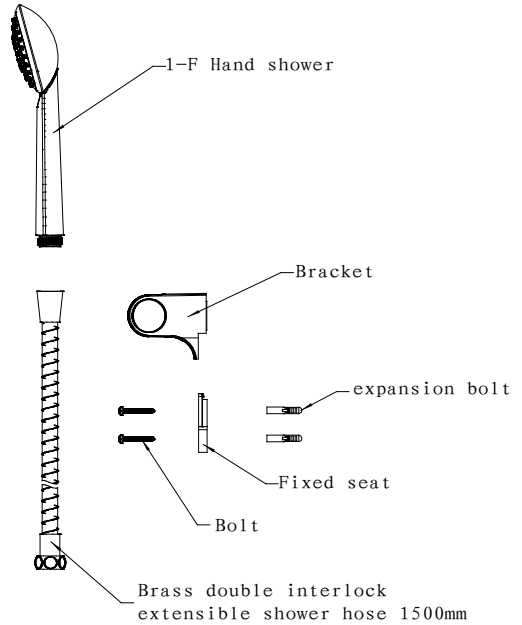

## PRODUCTS INSTALLATION INSTRUCTIONS

\*\*Color Code must be specified when ordering

AP	Brushed Nickel
AR	Antique Bronze
BK	Rose Antique Copper
BW	Spraying Black
CP	Polished Nickel & Chrome
KVF	Gold

## A INSTALLATION DIMENSION