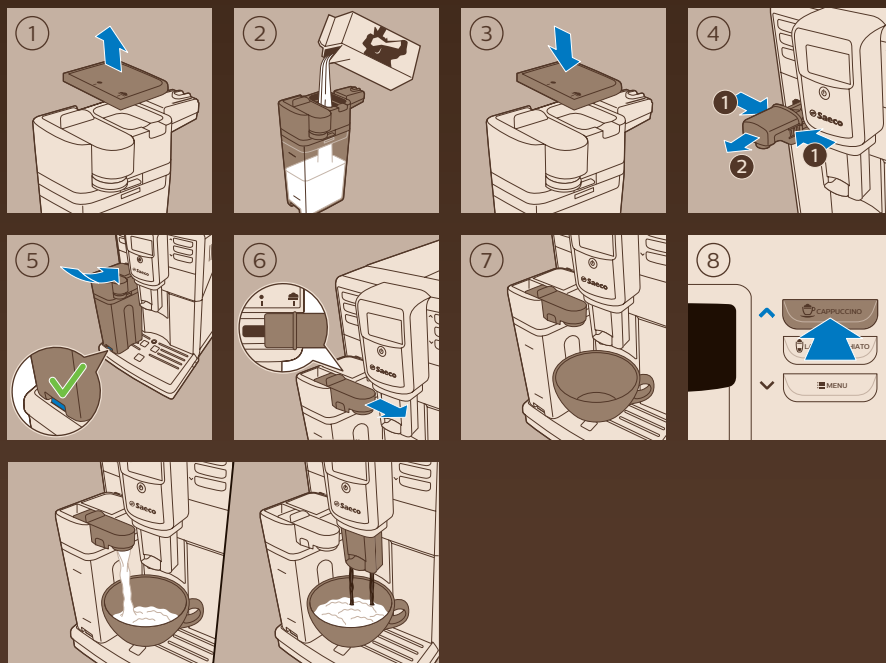

Saeco

ESPRESSO

CAPPUCCINO

4219.460.3604.1

INCANTO
HD8917, HD8916

START AT SAECO.COM/CARE

PHILIPS

Saeco, a Philips brand

BEFORE FIRST USE