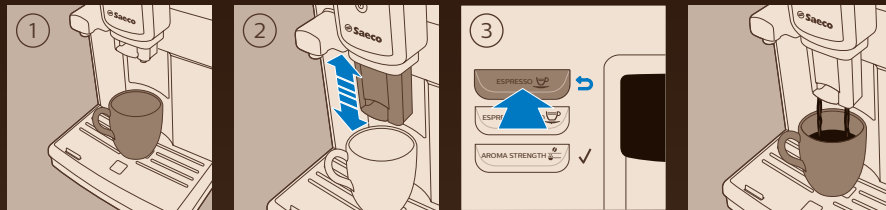

Saeco

ESPRESSO

CAPPUCCINO

4219.460.3604.1

INCANTO
HD8917, HD8916

START AT SAECO.COM/CARE

PHILIPS

Saeco, a Philips brand