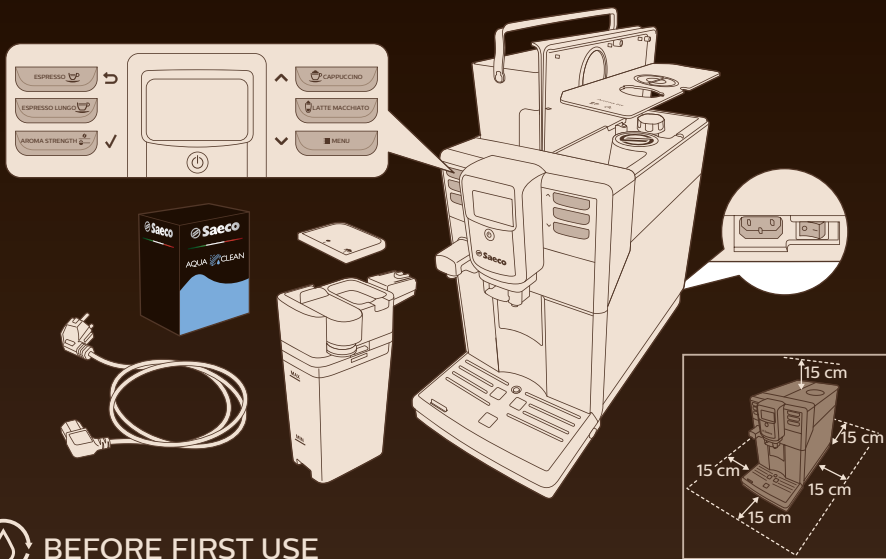

Saeco

ESPRESSO

CAPPUCCINO

4219.460.3604.1

INCANTO
HD8917, HD8916

START AT SAECO.COM/CARE

PHILIPS

Saeco, a Philips brand

BEFORE FIRST USE