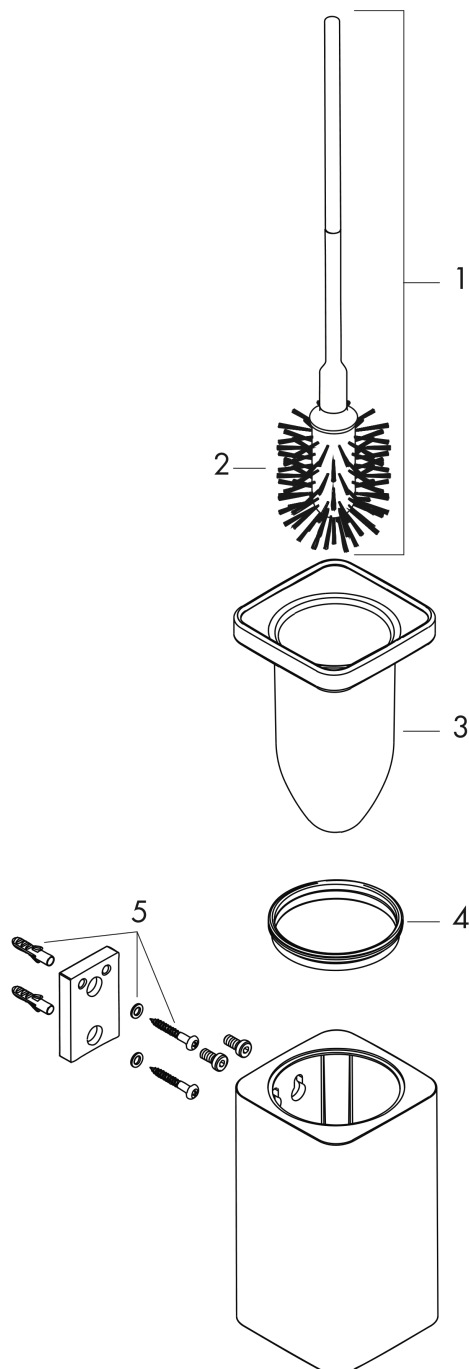

AXOR Urquiola
Toilet brush holder wall-mounted
Surfaces: **Chrome** Article Number: **42435000**

product features

- material: opal glass, brass
- wall-mounted

Product image

Scale drawing

AXOR Urquiola
Toilet brush holder wall-mounted
Surfaces: **Chrome** Article Number: **42435000**

Exploded Drawing

Year of production: >04/09

AXOR Urquiola
Toilet brush holder wall-mounted
 Surfaces: **Chrome** Article Number: **42435000**

Spare part list

Year of production: >04/09

Pos.		Article Number	Price	PU
1	stick with brush	95422000	-	1
2	WC-brush black	40068000	-	1
3	cup	95419000	-	1
4	plastic ring	95420000	-	1
5	mounting set	96179800	-	1