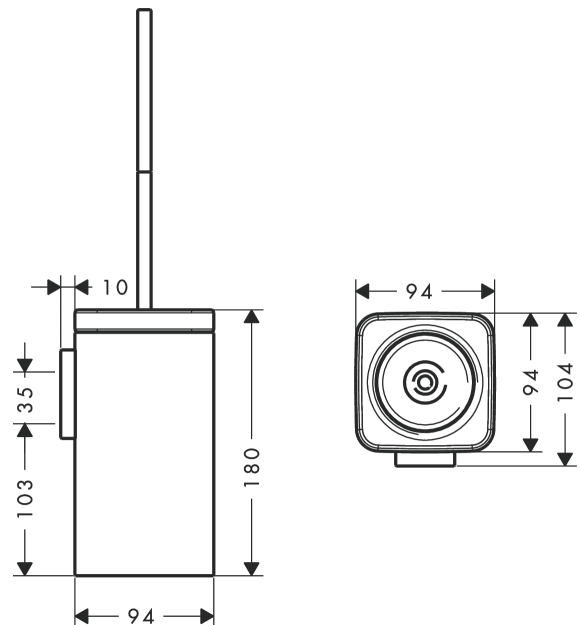

AXOR Urquiola
Toilet brush holder wall-mounted
Surfaces: **Chrome** Article Number: **42435000**

product features

- material: opal glass, brass
- wall-mounted

Product image

Scale drawing

AXOR Urquiola
Toilet brush holder wall-mounted
Surfaces: **Chrome** Article Number: **42435000**

Exploded Drawing

Year of production: >04/09

AXOR Urquiola
Toilet brush holder wall-mounted
 Surfaces: **Chrome** Article Number: **42435000**

Spare part list

Year of production: >04/09

Pos.		Article Number	Price	PU
1	stick with brush	95422000	-	1
2	WC-brush black	40068000	-	1
3	cup	95419000	-	1
4	plastic ring	95420000	-	1
5	mounting set	96179800	-	1