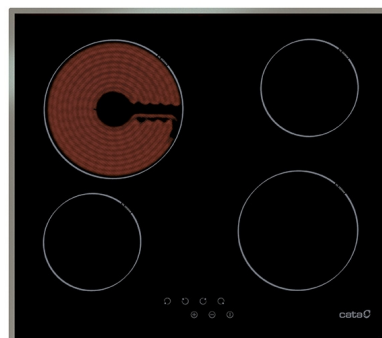

T 604 X

REFERENCE 08052302 - T 604 X - 8422248064293

DESCRIPTION

The T 604 is a ceramic hob with stainless steel frame, 4 cooking zones 140, 180 and 210 mm. With 9 levels control and locking security system control panel.

FEATURES

Stainless Steel Finishing	✓
Fixing system	Quick-Fix System
Product width (mm)	590
Product depth (mm)	520
Product height (mm)	67
Built-in height (mm)	560
Built-in depth (mm)	490
Control type	Táctil
Power Levels	9
Child safety lock	✓
Residual heat indicator	✓
Automatic safety switch-off	✓
Cooking areas	4
Front Right area - Area diameter (mm)	180
Front Right area - Power (kW)	1,8
Rear Right area - Area diameter (mm)	140
Rear Right area - Power (kW)	1,2
Front Left area - Area diameter (mm)	140
Front Left area - Power (kW)	1,2
Rear Left area - Area diameter (mm)	210
Rear Left area - Power (kW)	2,3
Nominal voltage (V)	220-240
Mains frequency (Hz)	50/60
Product power (kW)	6,5