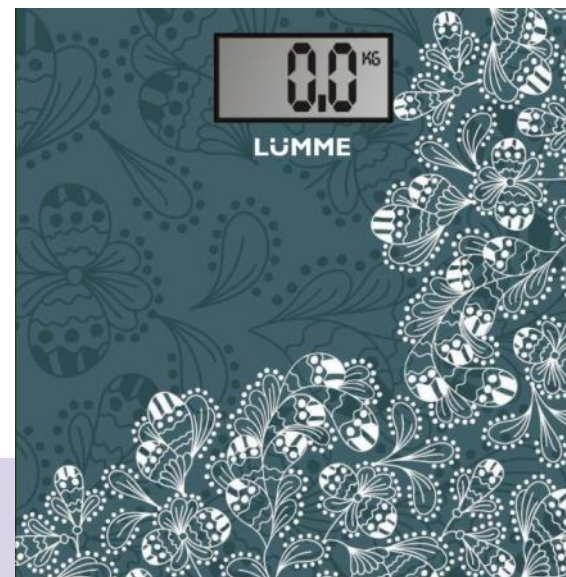

Titanium/Circles

Coffee/Circles

Gold/Circles

Black/Circles

Pink/Circles

Metal/Black

100 g

ЦЕНА ДЕЛЕНИЯ