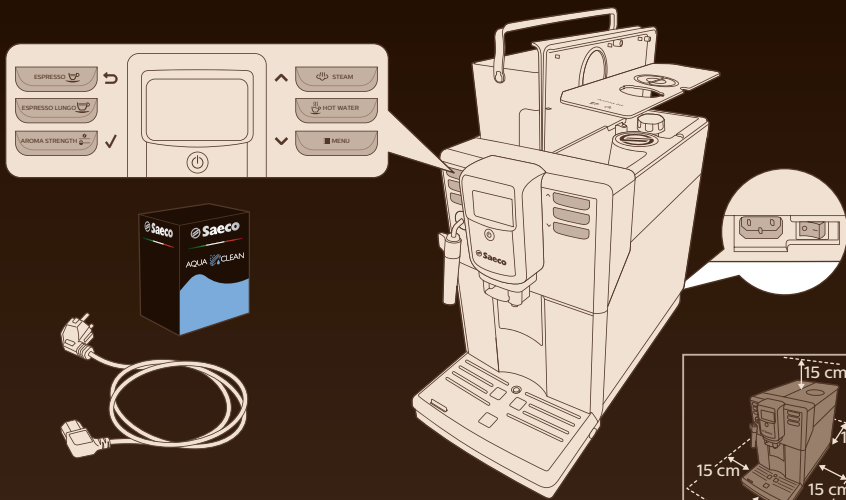

Saeco

ESPRESSO

STEAM

4219.460.3602.2

INCANTO
HD8913, HD8912, HD8911

START AT SAECO.COM/CARE

PHILIPS

Saeco, a Philips brand

BEFORE FIRST USE