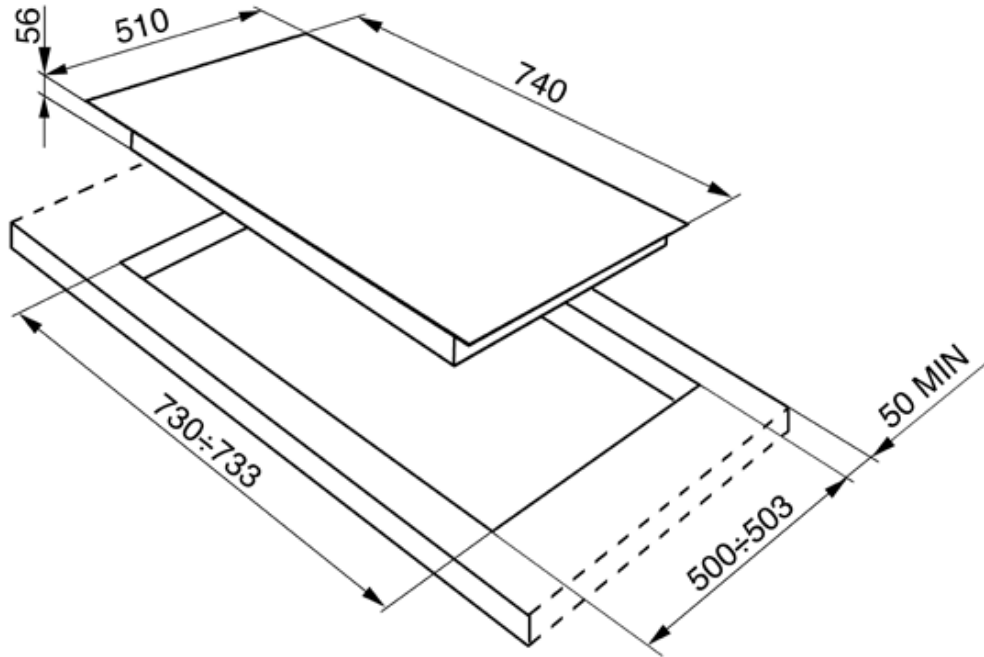

NB: Depth of hob c. 6cm

Functions

Heavy duty cast iron pan stands:
for maximum stability and strength.

Ultra rapid burners:
Powerful ultra rapid burners offer up to 5kw of power.

Directional burners:
have an almost vertical flame which transfers real power to the pot.

Illuminated controls:
are a safety device to alert the user that the appliance is on as well as being a stunning design feature.

PX750

linea

gas
74 cm
stainless steel
ultra low profile

Smeg (UK) Ltd
The Magna Building, Wyndyke Furlong, Abingdon
OX14 1DZ
Tel. +44 (0)844 557 9907
Fax +44 (0)844 557 9337