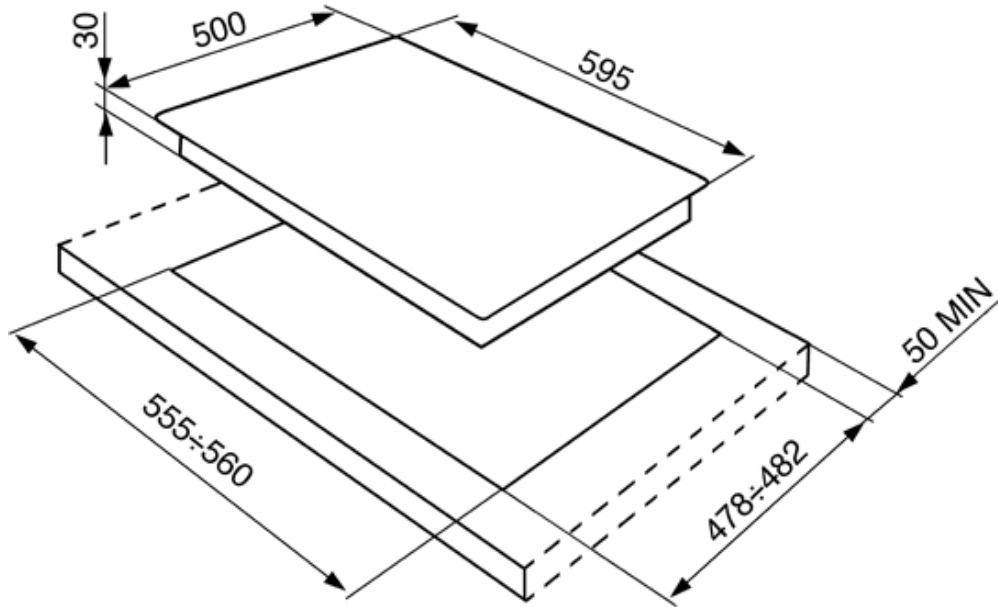

SRV564GH3

contemporary

gas

60 cm

stainless steel

cast iron pan stands

SMEG S.p.A.
Via Leonardo da Vinci, 4
42016 Guastalla (RE)
Tel. 0522 821 1