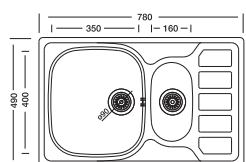

S803 S804 S809 S805 S906 S610

Overall size