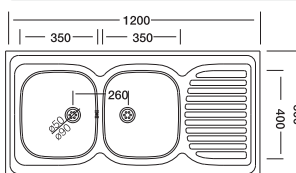

Optional Accessories

S803 S804 S809 S610

Overall size

Cabinet size < 80 cm >