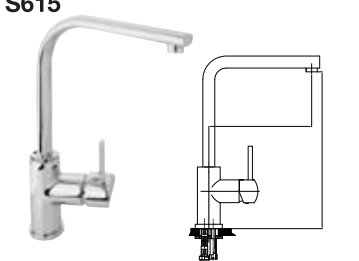

Special water saving perlator (Bubble flow, with Lime breaker, Flow rate: 8 l/min), Special cartridge with heat and flow rate adjustment- With swivel spout, Length of outlet 190 mm, Height of outlet 295 mm, Measurements of Hot & Cold water flex hose connection are M10x1- 3/8"40 cm, Ideal operation pressure is 3 - 4 Bar

S616