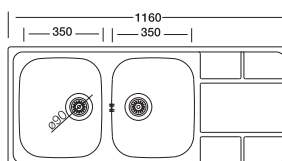

Optional Accessories

S803 S804 S904 S600

Overall size

Cabinet size < 80 cm >

\*Welded Bowls

Colea