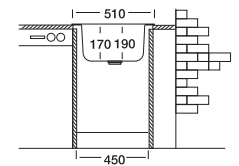

Optional Accessories

S801 S903 S605

Overall size

Cabinet size < 45 cm >