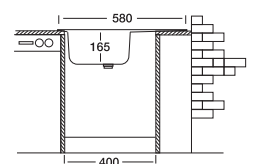

## Colea 147

43.5 x 58 cm

Installation profile

Surfaces

Suitable Siphons

Optional Accessories

Overall size

Cabinet size < 45 cm >