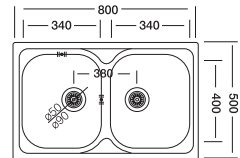

## Triton 195

50 x 80 cm

Installation profile

Surfaces

Suitable Siphons

Optional Accessories

Overall size

Cabinet size < 80 cm >