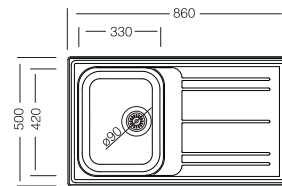

SW 5086

50 x 86 cm

Installation profile

Included Siphons

Optional Accessories

Overall size

Cabinet size < 45 cm >

Code **SW 5086**
Bowl Size 330x420x217

SS 5086

50 x 86 cm

Installation profile

Included Siphons

Optional Accessories

Overall size

Cabinet size < 45 cm >

Code **SS 5086**
Bowl Size 330x420x217

SN 5086

50 x 86 cm

Installation profile

Included Siphons

Optional Accessories

Overall size

Cabinet size < 45 cm >

Code **SN 5086**
Bowl Size 330x420x217