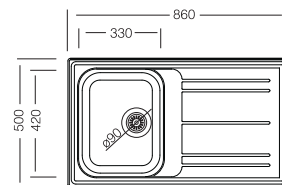

SW 5086

50 x 86 cm

Installation profile

Included Siphons

Optional Accessories

Overall size

Cabinet size < 45 cm >

Code **SW 5086**
Bowl Size 330x420x217

SS 5086

50 x 86 cm

Installation profile

Included Siphons

Optional Accessories

Overall size

Cabinet size < 45 cm >

Code **SS 5086**
Bowl Size 330x420x217

SN 5086

50 x 86 cm

Installation profile

Included Siphons

Optional Accessories

Overall size

Cabinet size < 45 cm >

Code **SN 5086**
Bowl Size 330x420x217