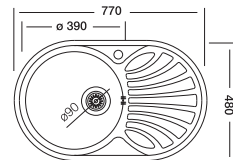

## Rondo 159

48 x 77 cm

Installation profile

Surfaces

Suitable Siphons

Optional Accessories

Overall size

Cabinet size < 45 cm >