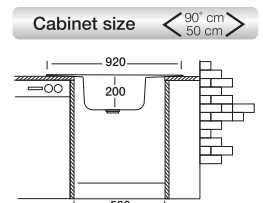

Cabinet size