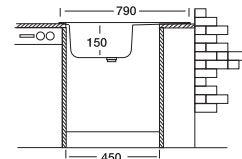

Cabinet size < 45 cm >