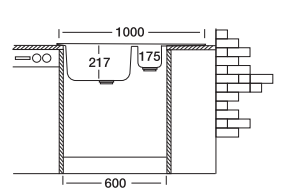

Code SN 5010
Bowl Size 320x420x217
150x352x175