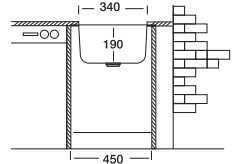

Cabinet size < 45 cm >

Code EX005
Bowl Size 340x400x190
Thickness 0,80
Surface Polished
Linen