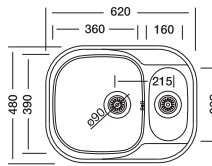

S803 S804 S809 S805 S907 S614

Overall size