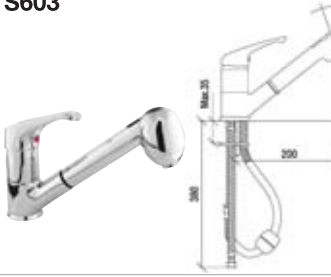

Special perlator with water saving (Bubble flow, with Lime breaker, Flow rate: 8 l/min), Special cartridge with heat and flow rate adjustment - With swivel spout, Length of outlet is 200 mm, Height of outlet 150 mm, Measurements of Hot & Cold water flex hose connection are M10x1- 3/8"40 cm, Ideal working pressure is 3-4 bar

S603