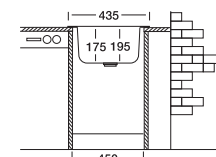

Cabinet size < 45 cm >

Code	EC192	EX192
Bowl Size	ø380x175	ø380x195
Thickness	0,60	0,80
Surface	Satin Linen	Polished