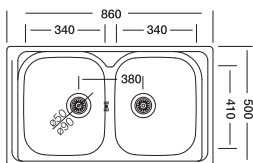

Optional Accessories

S803 S804 S905 S603

Overall size

Cabinet size < 80 cm >