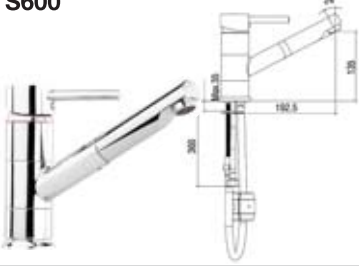

Kitchen Taps

PREMIUM LINE

S600

Special water saving perlator (Bubble flow, with Lime breaker, Flow rate: 8 l/min), Special cartridge with heat and flow rate adjustment- With swivel spout, Length of outlet 190 mm, Height of outlet 295 mm, Measurements of Hot & Cold water flex hose connection are M10x1- 3/8"40 cm, Ideal operation pressure is 3 - 4 Bar

S607