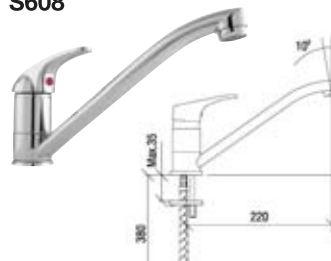

Special perlator with water saving (Bubble flow, with Lime breaker, Flow rate: 8 l/min), Special cartridge with heat and flow rate adjustment - With swivel spout, Length of outlet is 170 mm - Height of outlet 215 mm, Measurements of Hot & Cold water flex hose connection are M10x1- 3/8"40 cm, Ideal working pressure is 3-4 bar

S608