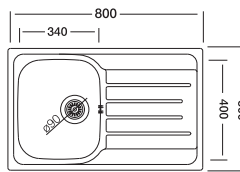

## Triton 338

50 x 80 cm

Installation profile

Surfaces

Suitable Siphons

Optional Accessories

Overall size

Cabinet size < 45 cm >