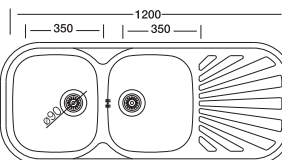

## Bianca 335

50 x 120 cm

Installation profile

Surfaces

Code | EX335  
 Bowl Size | 350x400x160  
 350x400x160  
 Thickness | 0,70  
 Surface | Satin

Suitable Siphons

Optional Accessories

Overall size