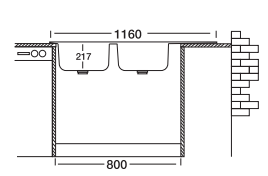

Code SB 5016
Bowl Size 320x420x217
320x420x217