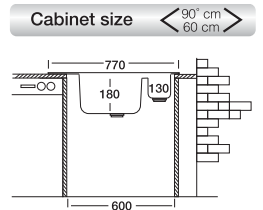

Cabinet size