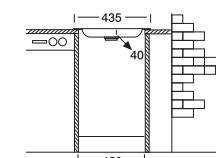

Cabinet size < 45 cm >

Code	EC310
Bowl Size	ø380x40
Thickness	0,60
Surface	Satin