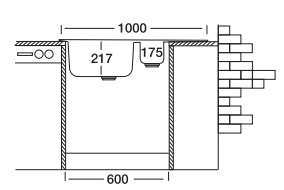

Code SW 5010
Bowl Size 320x420x217
150x352x175