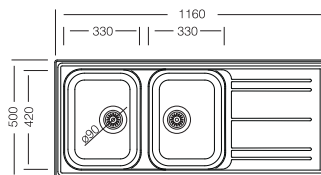

Code SB 5016
Bowl Size 320x420x217
320x420x217