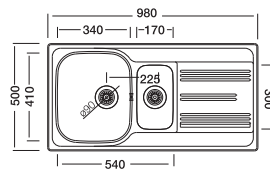

Colea 306

50 x 80 cm

Installation profile

Surfaces

Code **EX306**
Bowl Size 340x410x190
170x300x140
Thickness 0.80
Surface Polished
Linen

Suitable Siphons

S730K S704K-D

Optional Accessories

S803 S804 S809 S811 S905 S615

Overall size

Cabinet size < 60 cm >

Colea 197

50 x 98 cm

Installation profile

Surfaces

Code **EX197**
Bowl Size 340x410x190
170x300x140
Thickness 0.80
Surface Polished
Linen

Suitable Siphons

S730K S704K-D

Optional Accessories

S803 S804 S809 S811 S905 S615

Overall size

Cabinet size < 60 cm >

Colea 319

50 x 98 cm

Installation profile

Surfaces

Code **EX319K***
Bowl Size 340x400x200
170x300x140
Thickness 0.80
Surface Polished

Suitable Siphons

S719K

Optional Accessories

S803 S804 S809 S811 S904 S903

Overall size

Cabinet size < 100 cm >

*Welded Bowls