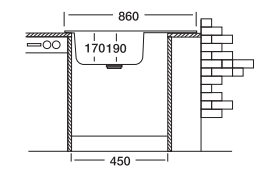

## Triton 320

50 x 86 cm

Installation profile

Surfaces

Suitable Siphons

Optional Accessories

Overall size

Cabinet size < 45 cm >