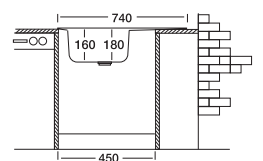

## Rondo 165

44 x 74 cm

Installation profile

Surfaces

Suitable Siphons

Optional Accessories

Overall size

Cabinet size < 45 cm >