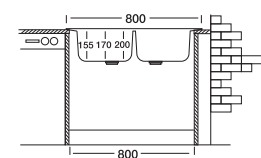

## Triton 195

50 x 80 cm

Installation profile

Surfaces

Suitable Siphons

Optional Accessories

Overall size

Cabinet size < 80 cm >