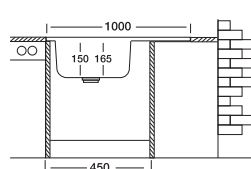

S700K

Optional Accessories

S803

S804

S605

Overall size

Cabinet size

< 45 cm >