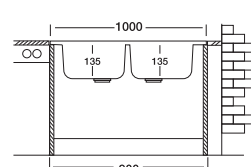

Cabinet size < 90 cm >