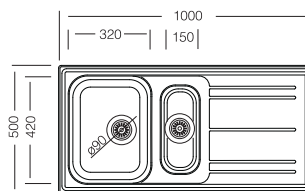

Code SN 5010
Bowl Size 320x420x217
150x352x175