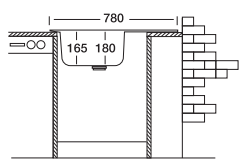

Cabinet size < 50 cm >