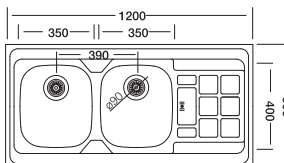

Lay-on 60's

60's series 315

60 x 120 cm

Installation profile

Lay-on

Surfaces

Polished

Linen

Suitable Siphons

S730D

S704K-D

Optional Accessories

S803

S804

S809

S615

Overall size

Cabinet size

< 90 cm >

*Welded Bowls

Code | EX315K*
Bowl Size | 350x400x210
Thickness | 0,80
Surface | Polished
Linen