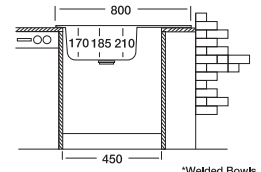

## Triton 338

50 x 80 cm

Installation profile

Surfaces

Suitable Siphons

Optional Accessories

Overall size

Cabinet size < 45 cm >