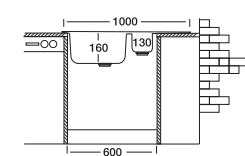

Cabinet size < 60 cm >