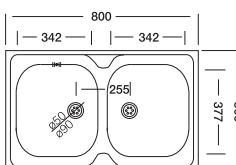

## 50's series 114

50 x 80 cm

Installation profile

Surfaces

Code **EC114**  
 Bowl Size 342x377x150  
 Thickness 0,60  
 Surface Satin  
 Linen

Suitable Siphons

Optional Accessories

Overall size