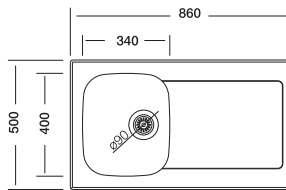

## TG5086B

new

Installation profile

Suitable Siphons

50 x 86 cm

Optional Accessories

Overall size

Cabinet size < 45 cm >