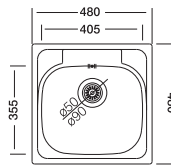

Overall size

Cabinet size < 45 cm >

Code	N309	EC309	EX309
Bowl Size	405x355x155	405x355x170	405x355x180
Thickness	0,50	0,60	0,80
Surface	Satin	Satin Linen	Polished Linen