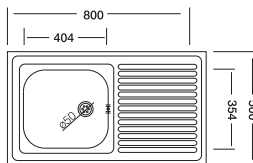

Overall size