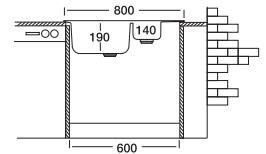

Colea 306

50 x 80 cm

Installation profile

Surfaces

Code **EX306**
Bowl Size 340x410x190
170x300x140
Thickness 0.80
Surface Polished
Linen

Suitable Siphons

S730K S704K-D

Optional Accessories

S803 S804 S809 S811 S905 S615

Overall size

Cabinet size < 60 cm >

Colea 197

50 x 98 cm

Installation profile

Surfaces

Code **EX197**
Bowl Size 340x410x190
170x300x140
Thickness 0.80
Surface Polished
Linen

Suitable Siphons

S730K S704K-D

Optional Accessories

S803 S804 S809 S811 S905 S615

Overall size

Cabinet size < 60 cm >

Colea 319

50 x 98 cm

Installation profile

Surfaces

Code **EX319K***
Bowl Size 340x400x200
170x300x140
Thickness 0.80
Surface Polished

Suitable Siphons

S719K

Optional Accessories

S803 S804 S809 S811 S904 S903

Overall size

Cabinet size < 100 cm >

*Welded Bowls