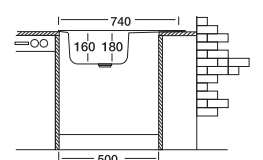

## Rondo 166

44 x 74 cm

Installation profile

Surfaces

Suitable Siphons

Optional Accessories

Overall size

Cabinet size < 50 cm >