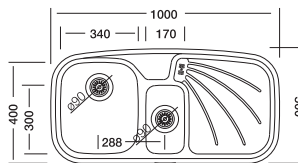

Code EX313K*
Bowl Size 340x400x200
170x300x140
Thickness 0.80
Surface Polished
Linen