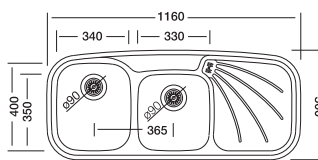

Code EX311K*
Bowl Size 340x400x200
330x350x200
Thickness 0.80
Surface Polished
Linen
M. Linen