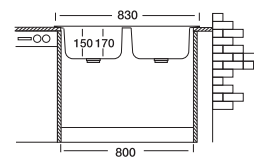

Overall size

Cabinet size

< 80 cm >

<b>Code</b>	EC139	EX139
<b>Bowl Size</b>	ø355x150	ø355x170
<b>Thickness</b>	0,60	0,80
<b>Surface</b>	Satin Linen	Polished Linen

Oberon