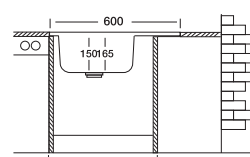

Cabinet size < 40 cm >