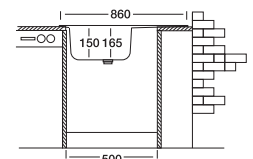

Overall size

Cabinet size < 50 cm >

Code	N143	EC143
Bowl Size	377x342x150	377x342x165
Thickness	0.50	0.60
Surface	Satin	Satin Linen