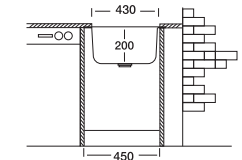

Cabinet size < 45 cm >