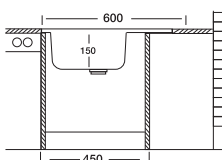

S700K

Optional Accessories

S803

S804

S610

Overall size

Cabinet size

< 45 cm >