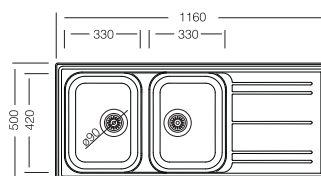

S809

S631

S633

Overall size

Cabinet size < 80 cm >

Code SB 5016  
Bowl Size 320x420x217  
320x420x217

Pearl