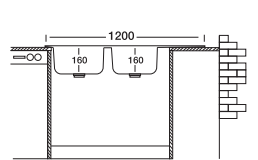

Cabinet size < 80 cm >