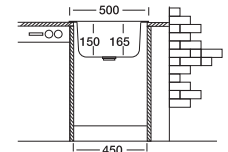

Overall size

Cabinet size < 45 cm >

Code	N105	EC105
Bowl Size	400x330x150	400x330x165
Thickness	0,50	0,60
Surface	Satin	Satin Linen