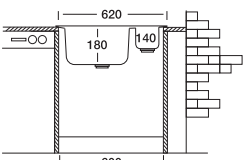

## Triton 187

49 x 62 cm

Installation profile

Surfaces

Suitable Siphons

Optional Accessories

Overall size

Cabinet size < 60 cm