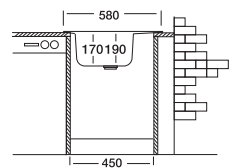

## Triton 196

50 x 58 cm

Installation profile

Surfaces

Suitable Siphons

Optional Accessories

Overall size

Cabinet size < 45 cm