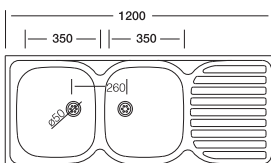

S803 S804 S610

Overall size