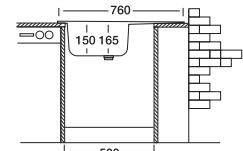

## Classic 141

43.5 x 76 cm

Installation profile

Surfaces

Suitable Siphons

Optional Accessories

Overall size

Cabinet size < 50 cm >