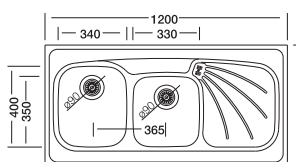

S803 S804 S809 S904 S615

Overall size