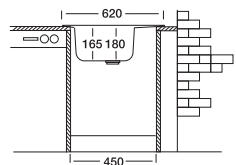

Cabinet size < 45 cm >