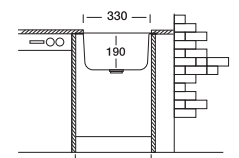

S803

S804

S608

Overall size

Cabinet size < 45 cm

Code EX006  
Bowl Size 330x350x190  
Thickness 0.80  
Surface Polished  
Linen