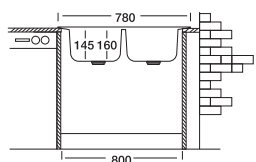

Code	N189	EC189
Bowl Size	335x365x145	335x365x160
Thickness	0.50	0.60
Surface	Satin	Satin Linen