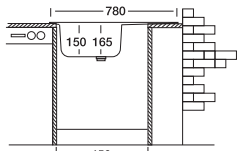

## Classic 301

43.5 x 78 cm

Installation profile

Surfaces

Suitable Siphons

Optional Accessories

Overall size

Cabinet size < 45 cm >