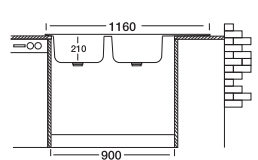

Overall size

Cabinet size < 90 cm >

\*Welded Bowls

Code EX317K\*  
Bowl Size 350x400x210  
Thickness 0,80  
Surface Polished  
Linen  
M. Linen

Palmira