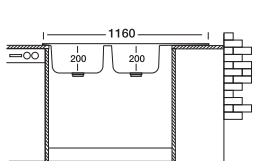

Optional Accessories

S803 S804 S904 S600

Overall size

Cabinet size < 80 cm >

\*Welded Bowls

Colea