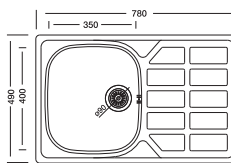

S803 S804 S906 S607

Overall size