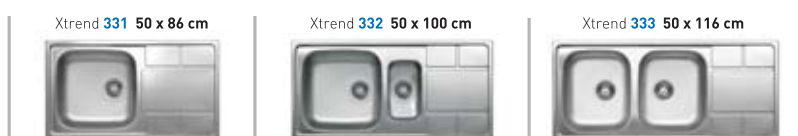

Xtrend **new** - Page 47/48