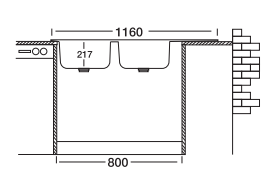

S809

S631

S633

Overall size

Cabinet size < 80 cm >

Code SB 5016  
Bowl Size 320x420x217  
320x420x217

Pearl