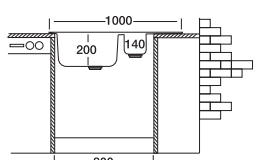

Optional Accessories

S803 S804 S811 S905 S600

Overall size

Cabinet size < 80 cm >

\*Welded Bowls