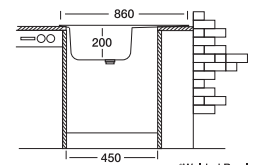

Optional Accessories

S803 S804 S905 S600

Overall size

Cabinet size < 45 cm >

\*Welded Bowls