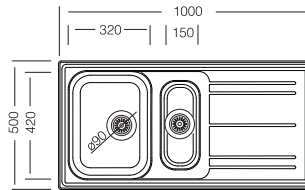

S809

S635

S634

Overall size

Cabinet size < 60 cm >

Code SW 5010  
Bowl Size 320x420x217  
150x352x175