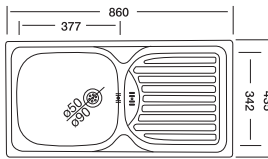

Overall size

Cabinet size < 50 cm >

Code	N143	EC143
Bowl Size	377x342x150	377x342x165
Thickness	0.50	0.60
Surface	Satin	Satin Linen