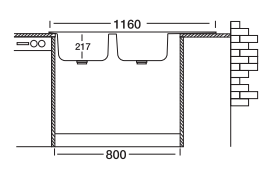

Code SB 5016
Bowl Size 320x420x217
320x420x217