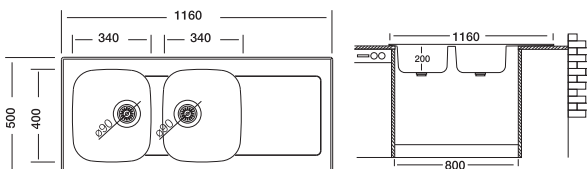

Code TG5016B
Bowl Size 340x400x200
340x400x200
Thickness 0.80
Surface Polished Bowls
Extraclear Tempered Glass

TG5016S

new

Installation profile

Suitable Siphons

Optional Accessories

Overall size

Cabinet size < 80 cm >