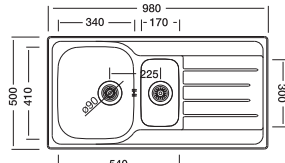

S803 S804 S809 S811 S905 S600

Overall size