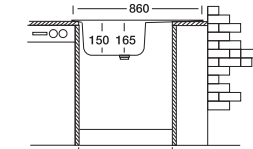

Overall size

Cabinet size < 40 cm >

Code	N175	EC175
Bowl Size	342x377x150	342x377x165
Thickness	0.50	0.60
Surface	Satin	Satin Linen