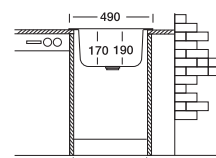

Overall size

Cabinet size < 45 cm >

Code	EC145	EX145
Bowl Size	ø370x170	ø370x190
Thickness	0,60	0,80
Surface	Satin Linen	Polished Linen