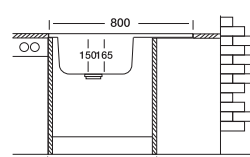

Cabinet size < 40 cm >