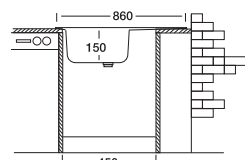

Cabinet size < 45 cm >