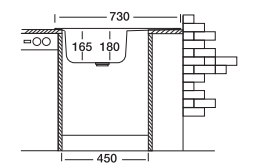

Cabinet size

< 45 cm >