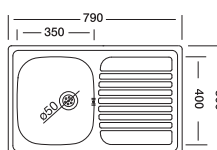

Classic

Classic 173

50 x 79 cm

Installation profile

Surfaces

Code **N173**
Bowl Size 350x400x150
Thickness 0,50
Surface Satin

Suitable Siphons

S700K

Optional Accessories

S803 S804 S906 S605

Overall size

Cabinet size < 45 cm >

Classic 178

50 x 86 cm

Installation profile

Surfaces

Code **N178**
Bowl Size 350x400x150
Thickness 0,50
Surface Satin

Suitable Siphons

S700K

Optional Accessories

S803 S804 S906 S605

Overall size

Cabinet size < 45 cm >

Classic 336

50 x 100 cm

Installation profile

Surfaces

Code **EC336**
Bowl Size 350x400x160
160x300x130
Thickness 0,60
Surface Satin
Linen

Suitable Siphons

S730K

Optional Accessories

S803 S804 S809 S805 S906 S616

Overall size

Cabinet size < 60 cm >