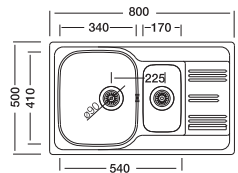

Colea 306

50 x 80 cm

Installation profile

Surfaces

Code **EX306**
Bowl Size 340x410x190
170x300x140
Thickness 0.80
Surface Polished
Linen

Suitable Siphons

S730K S704K-D

Optional Accessories

S803 S804 S809 S811 S905 S615

Overall size

Cabinet size < 60 cm >

Colea 197

50 x 98 cm

Installation profile

Surfaces

Code **EX197**
Bowl Size 340x410x190
170x300x140
Thickness 0.80
Surface Polished
Linen

Suitable Siphons

S730K S704K-D

Optional Accessories

S803 S804 S809 S811 S905 S615

Overall size

Cabinet size < 60 cm >

Colea 319

50 x 98 cm

Installation profile

Surfaces

Code **EX319K***
Bowl Size 340x400x200
170x300x140
Thickness 0.80
Surface Polished

Suitable Siphons

S719K

Optional Accessories

S803 S804 S809 S811 S904 S903

Overall size

Cabinet size < 100 cm >

*Welded Bowls