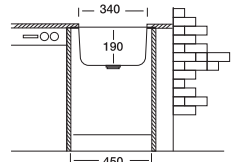

## Undermount 008

34 x 40 cm

Installation profile

Surfaces

Suitable Siphons

Optional Accessories

Overall size

Cabinet size < 45 cm >