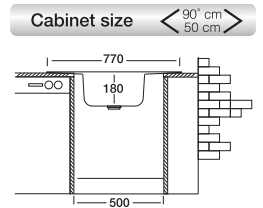

Cabinet size