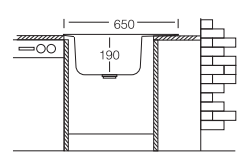

## Triton 180

50 x 65 cm

Installation profile

Surfaces

Suitable Siphons

Optional Accessories

Overall size

Cabinet size < 50 cm