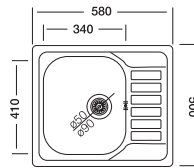

## Triton 196

50 x 58 cm

Installation profile

Surfaces

Suitable Siphons

Optional Accessories

Overall size

Cabinet size < 45 cm