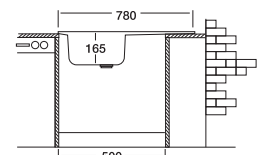

## Colea 199

43.5 x 78 cm

Installation profile

Surfaces

Suitable Siphons

Optional Accessories

Overall size

Cabinet size < 50 cm >