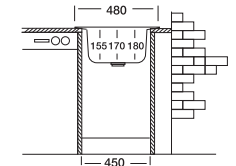

Cabinet size < 45 cm >

Code	N309	EC309	EX309
Bowl Size	405x355x155	405x355x170	405x355x180
Thickness	0,50	0,60	0,80
Surface	Satin	Satin Linen	Polished Linen