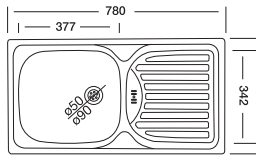

Overall size

Cabinet size < 50 cm >

Code	N302	EC302
Bowl Size	377x342x150	377x342x165
Thickness	0.50	0.60
Surface	Satin	Satin Linen