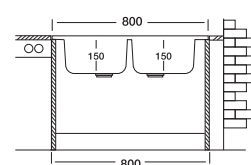

Cabinet size < 80 cm >