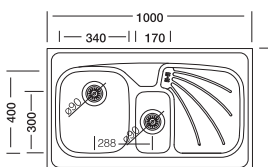

S803 S804 S809 S811 S904 S615

Overall size