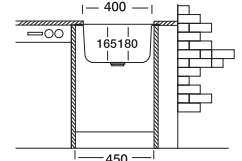

Cabinet size < 45 cm >