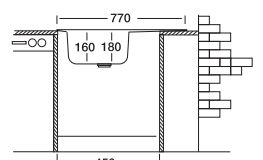

## Rondo 159

48 x 77 cm

Installation profile

Surfaces

Suitable Siphons

Optional Accessories

Overall size

Cabinet size < 45 cm >