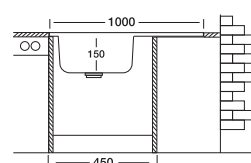

S705 S700K

Optional Accessories

S803 S804 S610

Overall size

Cabinet size < 45 cm >