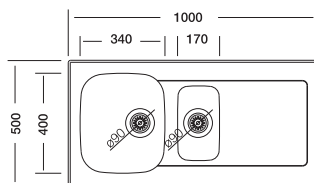

## TG50100B

new

Installation profile

Suitable Siphons

50 x 100 cm

Optional Accessories

Overall size

Cabinet size < 60 cm >