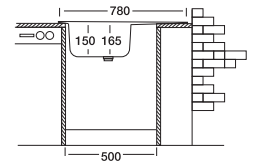

Overall size

Cabinet size < 50 cm >

Code	N302	EC302
Bowl Size	377x342x150	377x342x165
Thickness	0.50	0.60
Surface	Satin	Satin Linen