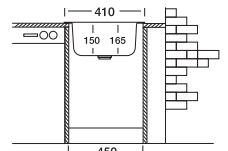

Cabinet size < 45 cm >

Code	EC179
Bowl Size	300x330x165
Thickness	0,60
Surface	Satin Linen