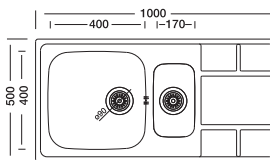

S803 S804 S811 S905 S600

Overall size