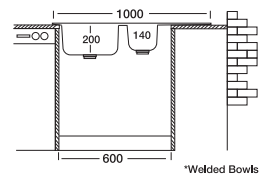

Code EX313K*
Bowl Size 340x400x200
170x300x140
Thickness 0.80
Surface Polished
Linen