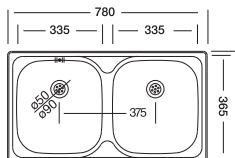

Code	N189	EC189
Bowl Size	335x365x145	335x365x160
Thickness	0.50	0.60
Surface	Satin	Satin Linen