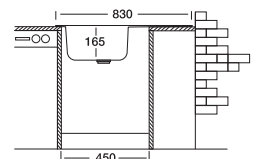

Cabinet size < 45 cm >