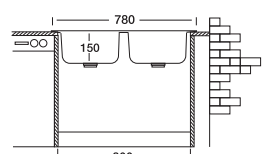

Overall size

Cabinet size < 80 cm >

Code	EC186
Bowl Size	ø355x150
Thickness	0,60
Surface	Satin Linen