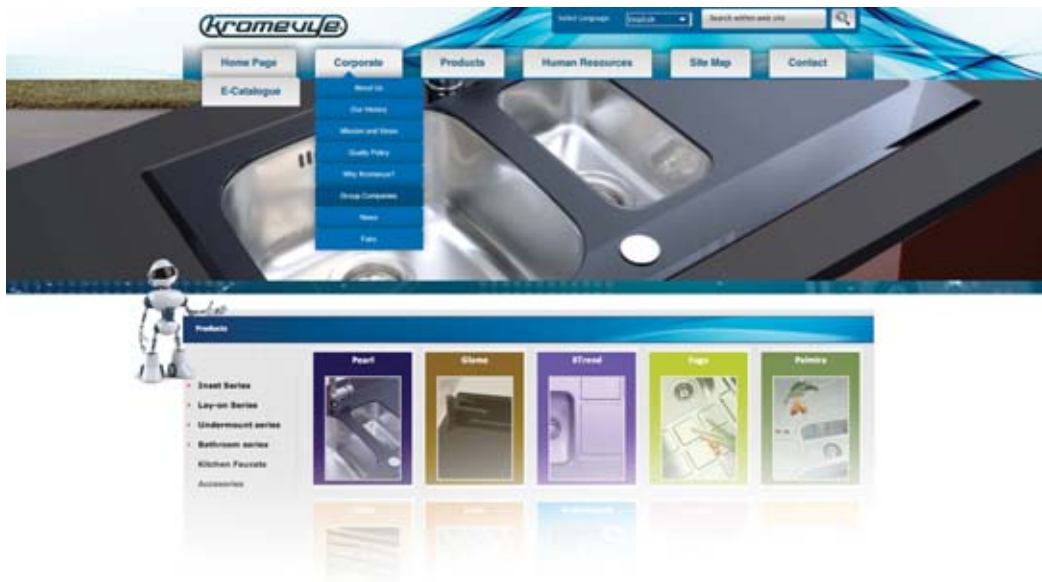

KromeVye Group Companies

<http://www.kromevye.com.tr>

KROMRUS LTD

346720, Rostov region, Aksai,
st.Poročovaya balka, 4
Phone : 00 7 863 248 48 55
Fax : 00 7 863 207 20 81
E-Mail : natalia.bondar@kromevye.ru
Web : www.kromevye.ru
RUSSIA

EGYPTIAN AND TURKISH COMPANY FOR METALIC AND ENGINEERING AND PLASTIC INDUSTRY

Elobor City No.25 Blok 12001
Phone : 00 202 466 50 410
Fax : 00 20 246 65 0412
00 20 103 52 9969
E-Mail : etc@etc-elmanar.com
Web : www.etc-elmanar.com
EGYPT

CROMEVIER S.A.R.L

R'mel Rahlal Bouskoura Prefecture
De Nouasser Casablanca
Phone : 00 212 522 59 02 81/82
Fax : 00 212 522 59 00 47
E-Mail : cromevier@menara.ma
Web : www.cromevier.ma
MOROCCO