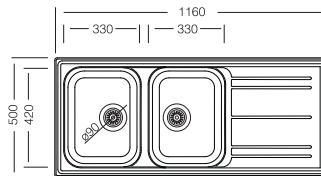

S809

S635

S634

Overall size

Cabinet size < 80 cm >

Code SB 5016  
Bowl Size 320x420x217  
320x420x217