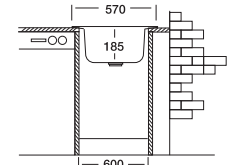

Cabinet size < 60 cm >

Code	EX327
Bowl Size	340x480x185
Thickness	0,80
Surface	Polished Linen