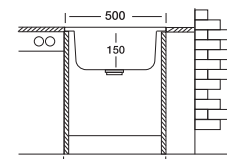

S705

S700K

Optional Accessories

S803

S804

S608

Overall size

Cabinet size < 45 cm >