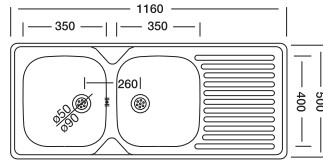

Classic

Classic 138

50 x 116 cm

Installation profile

Surfaces

Satin

Linen

Suitable Siphons

S707

S731K

S730K

Optional Accessories

S803

S804

S906

S608

Overall size

Cabinet size

80 cm

Code EC138
Bowl Size 350x400x150
Thickness 0.60
Surface Satin
Linen