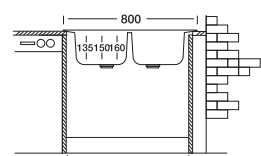

Code	N113	EC113	EX113
Bowl Size	345x377x135	345x377x150	345x377x160
Thickness	0.50	0.60	0.80
Surface	Satin	Satin Linen	Polished