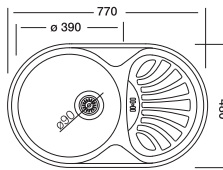

Overall size

Cabinet size < 50 cm >

Code	EC160	EX160
Bowl Size	ø390x160	ø390x180
Thickness	0,60	0,80
Surface	Satin Linen	Polished Linen