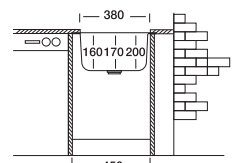

Cabinet size < 45 cm >