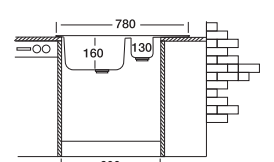

Cabinet size < 60 cm >