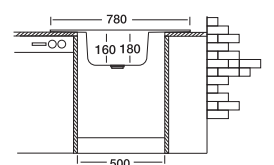

Cabinet size

< 90° cm
50 cm

Code	EC162	EX162
Bowl Size	350x400x160	350x400x180
Thickness	0,60	0,80
Surface	Satin Linen	Polished Linen