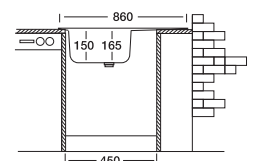

Code	N142	EC142
Bowl Size	377x342x150	377x342x165
Thickness	0.50	0.60
Surface	Satin	Satin Linen