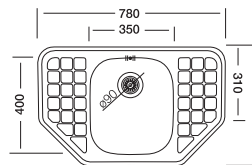

Cupid

Cupid 161

49 x 78 cm

Installation profile

Surfaces

Suitable Siphons

S701K S702K-D

Optional Accessories

S803 S804 S809 S906 S607

Overall size

Cabinet size

< 90° cm
40 cm

Code	EC161	EX161
Bowl Size	350x400x160	350x400x180
Thickness	0,60	0,80
Surface	Satin Linen	Polished Linen

Cupid 162

49 x 78 cm

Installation profile

Surfaces

Suitable Siphons

S701D S702K-D

Optional Accessories

S803 S804 S809 S906 S614

Overall size

Cabinet size

< 90° cm
50 cm

Code	EC162	EX162
Bowl Size	350x400x160	350x400x180
Thickness	0,60	0,80
Surface	Satin Linen	Polished Linen

Cupid 323

49 x 78 cm

Installation profile

Surfaces

Suitable Siphons

S701K S702K-D

Optional Accessories

S803 S804 S809 S906 S614

Overall size

Cabinet size

< 90° cm
40 cm

Code	EC323	EX323
Bowl Size	350x400x160	350x400x180
Thickness	0,60	0,80
Surface	Satin Linen	Polished