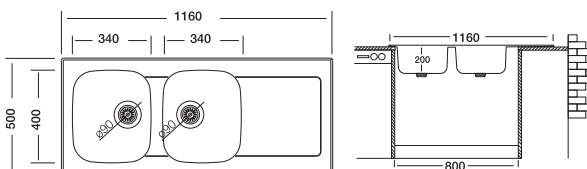

Code TG5016S
Bowl Size 340x400x200
340x400x200
Thickness 0.80
Surface Polished Bowls
Extraclear Tempered Glass