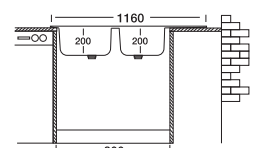

Cabinet size < 80 cm >