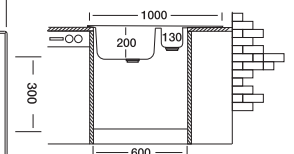

## TG50100B

new

Installation profile

Suitable Siphons

50 x 100 cm

Optional Accessories

Overall size

Cabinet size < 60 cm >