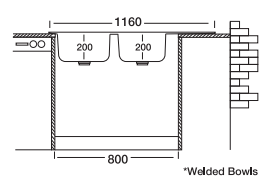

Code EX311K*
Bowl Size 340x400x200
330x350x200
Thickness 0.80
Surface Polished
Linen
M. Linen