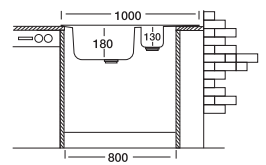

Cabinet size < 80 cm >