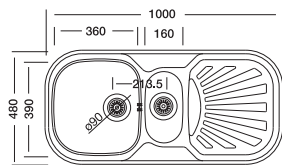

## Bianca 156

48 x 100 cm

Installation profile

Surfaces

Code | EX156  
 Bowl Size | 360x390x180  
 160x300x130  
 Thickness | 0,80  
 Surface | Polished  
 Linen

Suitable Siphons

Optional Accessories

Overall size