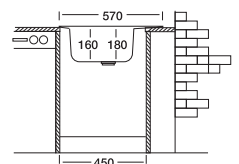

Optional Accessories

S801 S901 S605

Overall size

Cabinet size < 45 cm >