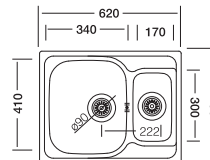

## Triton 187

49 x 62 cm

Installation profile

Surfaces

Suitable Siphons

Optional Accessories

Overall size

Cabinet size < 60 cm