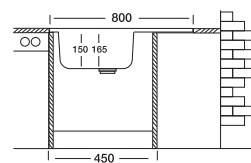

Cabinet size < 45 cm >