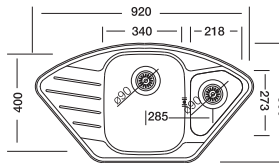

Cupid

Cupid 191

50 x 92 cm

Installation profile

Surfaces

Suitable Siphons

S730K S704K-D

Optional Accessories

S803 S804 S809 S806 S904 S600

Overall size

Cabinet size

< 90 cm >
< 80 cm >

*Welded Bowls

Code	EX191K*
Bowl Size	340x400x200 220x270x140
Thickness	0,80
Surface	Polished Linen