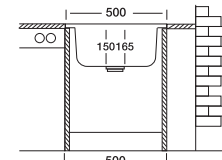

< 50 cm >

Code	N107	EC107
Bowl Size	404x354x150	404x354x165
Thickness	0.50	0.60
Surface	Satin	Linen