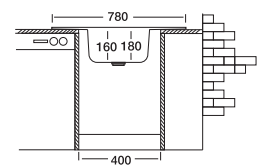

Cabinet size

< 90° cm
40 cm

Code	EC161	EX161
Bowl Size	350x400x160	350x400x180
Thickness	0,60	0,80
Surface	Satin Linen	Polished Linen