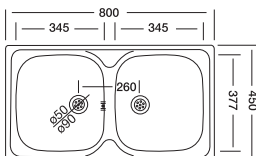

Code	N113	EC113	EX113
Bowl Size	345x377x135	345x377x150	345x377x160
Thickness	0.50	0.60	0.80
Surface	Satin	Satin Linen	Polished