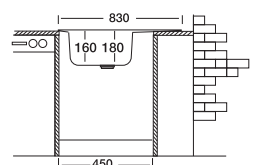

Cabinet size < 45 cm >

Code	EC325	EX325
Bowl Size	ø360x160	ø360x180
Thickness	0,60	0,80
Surface	Satin	Polished Linen