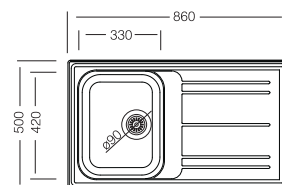

SW 5086

50 x 86 cm

Installation profile

Included Siphons

Optional Accessories

Overall size

Cabinet size < 45 cm >

Code **SW 5086**
Bowl Size 330x420x217

SS 5086

50 x 86 cm

Installation profile

Included Siphons

Optional Accessories

Overall size

Cabinet size < 45 cm >

Code **SS 5086**
Bowl Size 330x420x217

SN 5086

50 x 86 cm

Installation profile

Included Siphons

Optional Accessories

Overall size

Cabinet size < 45 cm >

Code **SN 5086**
Bowl Size 330x420x217