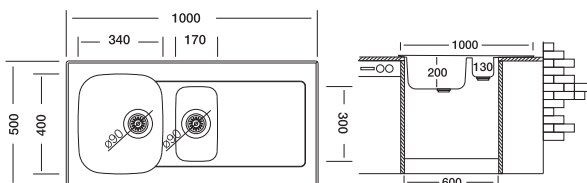

Code TG50100S
Bowl Size 340x400x200
170x300x130
Thickness 0.80
Surface Polished Bowls
Extraclear Tempered Glass

TG5016B

new

Installation profile

Suitable Siphons

Optional Accessories

Overall size

Cabinet size < 80 cm >