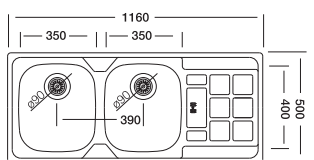

Overall size

Cabinet size < 90 cm >

\*Welded Bowls

Code EX317K\*  
Bowl Size 350x400x210  
Thickness 0,80  
Surface Polished  
Linen  
M. Linen

Palmira