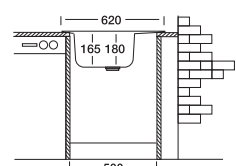

S607

Cabinet size < 50 cm >