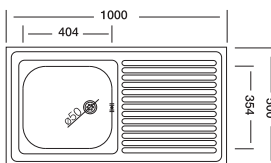

S803 S804 S610

Overall size