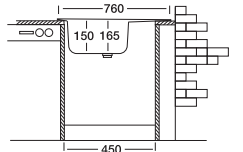

## Classic 140

43.5 x 76 cm

Installation profile

Surfaces

Suitable Siphons

Optional Accessories

Overall size

Cabinet size < 45 cm >