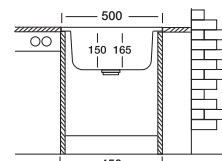

S700K

Optional Accessories

S803

S804

S608

Overall size

Cabinet size

< 45 cm >