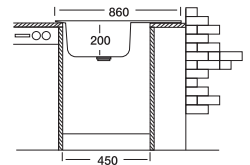

## TG5086B

new

Installation profile

Suitable Siphons

50 x 86 cm

Optional Accessories

Overall size

Cabinet size < 45 cm >