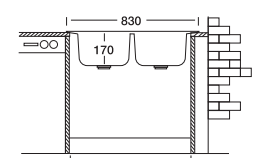

Cabinet size < 80 cm >