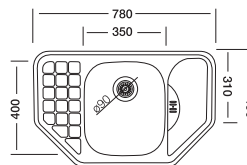

Cupid

Cupid 161

49 x 78 cm

Installation profile

Surfaces

Suitable Siphons

S701K S702K-D

Optional Accessories

S803 S804 S809 S906 S607

Overall size

Cabinet size

< 90° cm
40 cm

Code	EC161	EX161
Bowl Size	350x400x160	350x400x180
Thickness	0,60	0,80
Surface	Satin Linen	Polished Linen

Cupid 162

49 x 78 cm

Installation profile

Surfaces

Suitable Siphons

S701D S702K-D

Optional Accessories

S803 S804 S809 S906 S614

Overall size

Cabinet size

< 90° cm
50 cm

Code	EC162	EX162
Bowl Size	350x400x160	350x400x180
Thickness	0,60	0,80
Surface	Satin Linen	Polished Linen

Cupid 323

49 x 78 cm

Installation profile

Surfaces

Suitable Siphons

S701K S702K-D

Optional Accessories

S803 S804 S809 S906 S614

Overall size

Cabinet size

< 90° cm
40 cm

Code	EC323	EX323
Bowl Size	350x400x160	350x400x180
Thickness	0,60	0,80
Surface	Satin Linen	Polished