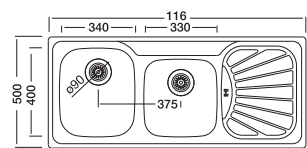

## Bianca 329

50 x 116 cm

Installation profile

Surfaces

Code | EX329K\*  
 Bowl Size | 340x400x200  
 330x350x200  
 Thickness | 0,80  
 Surface | Polished  
 Linen

Suitable Siphons

Optional Accessories

Overall size