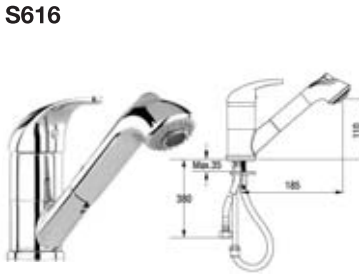

Special water saving perlator (Bubble flow, with Lime breaker, Flow rate: 8 l/min), Special cartridge with heat and flow rate adjustment- With swivel spout, Length of outlet 190 mm, Height of outlet 295 mm, Measurements of Hot & Cold water flex hose connection are M10x1- 3/8"40 cm, Ideal operation pressure is 3 - 4 Bar