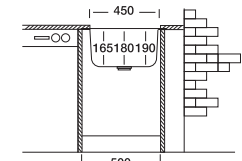

Overall size

Cabinet size < 50 cm >

Glame