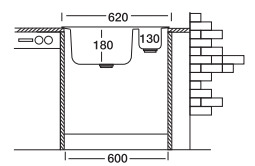

Cabinet size

< 60 cm >