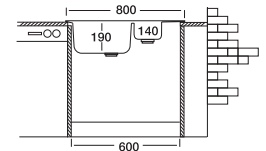

Colea 306

50 x 80 cm

Installation profile

Surfaces

Code **EX306**
Bowl Size 340x410x190
170x300x140
Thickness 0.80
Surface Polished
Linen

Suitable Siphons

S730K S704K-D

Optional Accessories

S803 S804 S809 S811 S905 S615

Overall size

Cabinet size < 60 cm >

Colea 197

50 x 98 cm

Installation profile

Surfaces

Code **EX197**
Bowl Size 340x410x190
170x300x140
Thickness 0.80
Surface Polished
Linen

Suitable Siphons

S730K S704K-D

Optional Accessories

S803 S804 S809 S811 S905 S615

Overall size

Cabinet size < 60 cm >

Colea 319

50 x 98 cm

Installation profile

Surfaces

Code **EX319K***
Bowl Size 340x400x200
170x300x140
Thickness 0.80
Surface Polished

Suitable Siphons

S719K

Optional Accessories

S803 S804 S809 S811 S904 S903

Overall size

Cabinet size < 100 cm >

*Welded Bowls