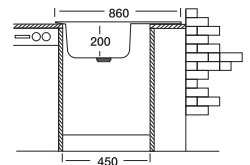

## TG5086S

new

Installation profile

Suitable Siphons

50 x 86 cm

Optional Accessories

Overall size

Cabinet size < 45 cm >