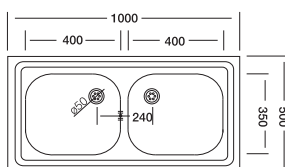

## 50's series 126

50 x 100 cm

Installation profile

Surfaces

Code **N126**  
 Bowl Size 400x350x135  
 Thickness 0,50  
 Surface Satin

Suitable Siphons

Optional Accessories

Overall size