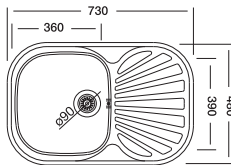

S803 S804 S907 S603

Overall size