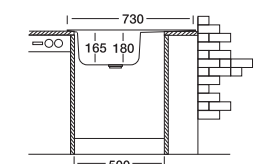

Cabinet size

< 50 cm >