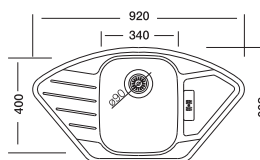

## Cupid 190

50 x 92 cm

Installation profile

Surfaces

Code **EX190K\***  
 Bowl Size 340x400x200  
 Thickness 0.80  
 Surface Polished  
 Linen

Suitable Siphons

Optional Accessories

Overall size