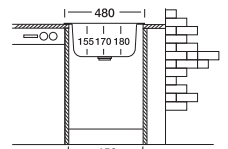

Overall size

Cabinet size < 45 cm >

Code	N144	EC144	EX144
Bowl Size	405x355x155	405x355x170	405x355x180
Thickness	0,50	0,60	0,80
Surface	Satin	Satin Linen	Polished