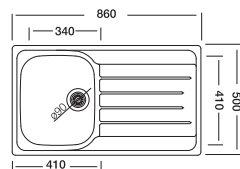

## Triton 320

50 x 86 cm

Installation profile

Surfaces

Suitable Siphons

Optional Accessories

Overall size

Cabinet size < 45 cm >