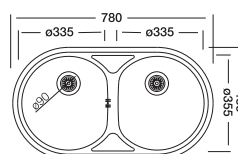

Overall size

Cabinet size < 80 cm >

Code	EC186
Bowl Size	ø355x150
Thickness	0,60
Surface	Satin Linen