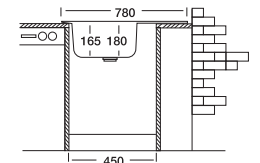

Cabinet size < 45 cm >