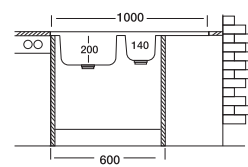

Cabinet size < 60 cm >