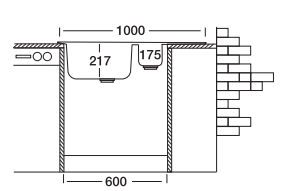

Code SS 5010
Bowl Size 320x420x217
150x352x175