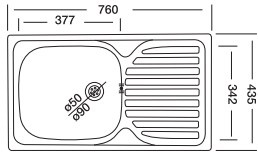

## Classic 140

43.5 x 76 cm

Installation profile

Surfaces

Suitable Siphons

Optional Accessories

Overall size

Cabinet size < 45 cm >

Code	N140	EC140
Bowl Size	377x342x150	377x342x165
Thickness	0.50	0.60
Surface	Satin	Satin Linen