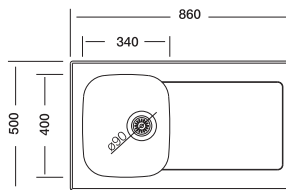

## TG5086S

new

Installation profile

Suitable Siphons

50 x 86 cm

Optional Accessories

Overall size

Cabinet size < 45 cm >