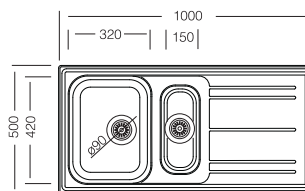

Code SS 5010
Bowl Size 320x420x217
150x352x175