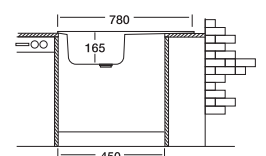

## Colea 198

43.5 x 78 cm

Installation profile

Surfaces

Suitable Siphons

Optional Accessories

Overall size

Cabinet size < 45 cm >