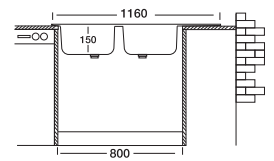

Cabinet size

80 cm

Code EC138  
Bowl Size 350x400x150  
Thickness 0.60  
Surface Satin  
Linen

Bianca