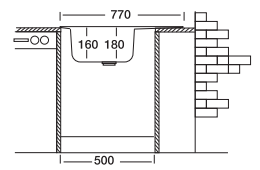

Overall size

Cabinet size < 50 cm >

Code	EC160	EX160
Bowl Size	ø390x160	ø390x180
Thickness	0,60	0,80
Surface	Satin Linen	Polished Linen