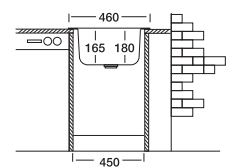

Cabinet size < 45 cm >