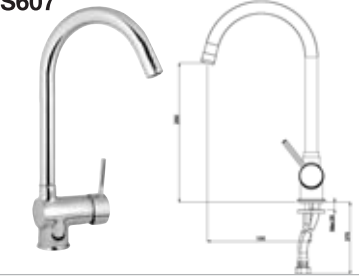

Special perlator with water saving (Bubble flow, with Lime breaker, Flow rate: 8 l/min), Special cartridge with heat and flow rate adjustment, With swivel spout, Length of outlet is 195 mm, Height of outlet 275 mm, Measurements of Hot & Cold water flex hose connection are M10x1- 3/8"40 cm, Ideal working pressure is 3-4 bar

S614