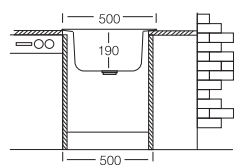

Cabinet size < 50 cm >