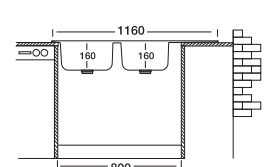

Overall size

Cabinet size < 80 cm >

Code **EC334**  
 Bowl Size 350x400x160  
 350x400x160  
 Thickness 0.70  
 Surface Satin

Xtremend