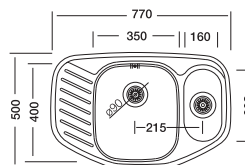

## Cupid 171

50 x 77 cm

Installation profile

Surfaces

Code **EX171**  
 Bowl Size 350x400x180  
 160x300x130  
 Thickness 0.80  
 Surface Polished  
 Linen

Suitable Siphons

Optional Accessories

Overall size