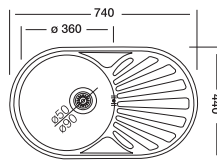

## Rondo 165

44 x 74 cm

Installation profile

Surfaces

Suitable Siphons

Optional Accessories

Overall size

Cabinet size < 45 cm >