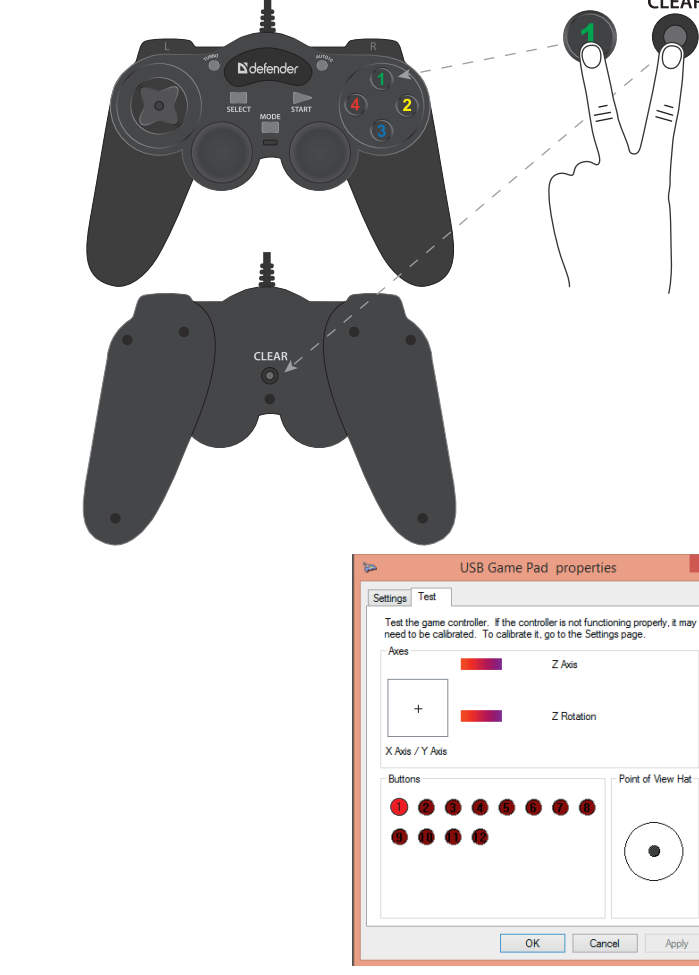

Defender Game Racer Turbo RS3

Wired gamepad
User Manual

CONNECTION TO PC

3. Windows 7 → Control Panel → Devices and printers
Windows 8 → Control Panel → Devices and printers
Windows 10 → Control Panel → Devices and printers

CONNECTION TO PS

USING

Operating mode	PS3	PS2/Digital	PS2/Analog	PC/Digital	PC/Analog	PC XINPUT (default)
Main Buttons	△	△	△	1	1	4
	○	○	○	2	2	2
	X	X	X	3	3	1
	□	□	□	4	4	3
	L2	L2	L2	5	5	Z
	R2	R2	R2	6	6	Z
D-PAD	L1	L1	L1	7	7	L1
	R1	R1	R1	8	8	R1
	R3	-	R3	12	12	10
Left Stick	X/Y	X/Y	X/Y	X/Y	X/Y	X/Y
	Z/RZ	1-4	Z/RZ	1-4	Z/RZ	X/Y
Right Stick	START	START	START	10	10	8
	SELECT	SELECT	SELECT	9	9	7
	TURBO	TURBO	TURBO	TURBO	TURBO	TURBO
	CLEAR	CLEAR	CLEAR	CLEAR	CLEAR	CLEAR
MODE	HOME	MODE	MODE	MODE	MODE	MODE
	AUTO10	AUTO10	AUTO10	AUTO10	AUTO10	AUTO10

TURBO

CLEAR

AUTO 10