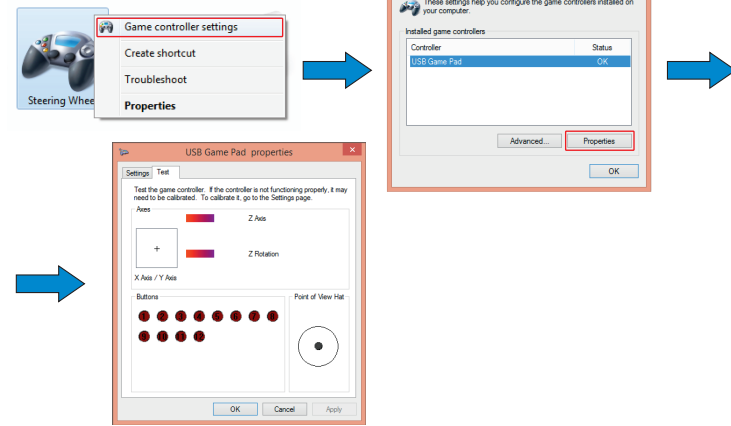

3. Windows 7 → Control Panel → Devices and printers
Windows 8 → Control Panel → Devices and printers
Windows 10 → Control Panel → Devices and printers