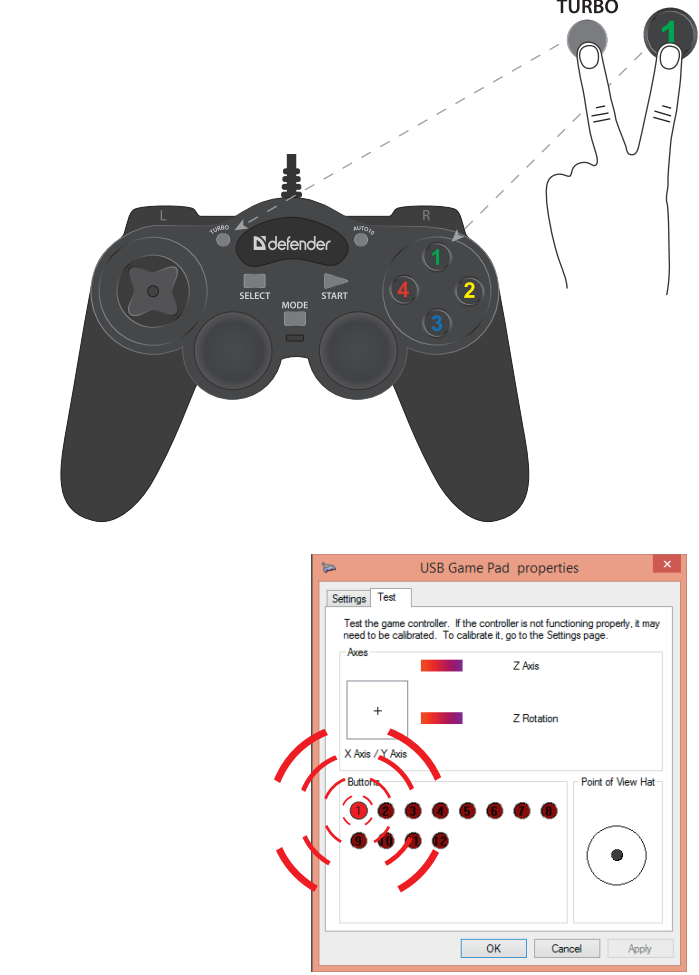

Defender Game Racer Turbo RS3

Wired gamepad
User Manual

CONNECTION TO PC

3. Windows 7 → Control Panel → Devices and printers
Windows 8 → Control Panel → Devices and printers
Windows 10 → Control Panel → Devices and printers

CONNECTION TO PS

USING

Operating mode	PS3	PS2/Digital	PS2/Analog	PC/Digital	PC/Analog	PC XINPUT (default)
Main Buttons	△	△	△	1	1	4
	○	○	○	2	2	2
	X	X	X	3	3	1
	□	□	□	4	4	3
	L2	L2	L2	5	5	Z
	R2	R2	R2	6	6	Z
D-PAD	L1	L1	L1	7	7	L1
	R1	R1	R1	8	8	R1
	R3	-	R3	12	12	10
Left Stick	X/Y	X/Y	X/Y	X/Y	X/Y	X/Y
	Z/RZ	1-4	Z/RZ	1-4	Z/RZ	X/Y
Right Stick	START	START	START	10	10	8
	SELECT	SELECT	SELECT	9	9	7
	TURBO	TURBO	TURBO	TURBO	TURBO	TURBO
	CLEAR	CLEAR	CLEAR	CLEAR	CLEAR	CLEAR
MODE	HOME	MODE	MODE	MODE	MODE	MODE
	AUTO10	AUTO10	AUTO10	AUTO10	AUTO10	AUTO10

TURBO

CLEAR

AUTO 10