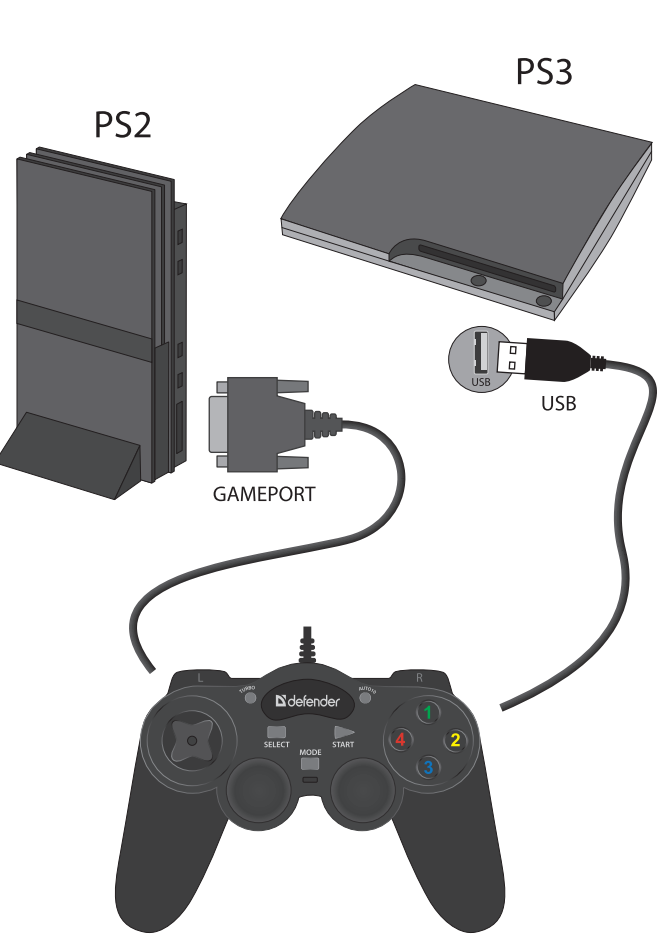

CONNECTION TO PS