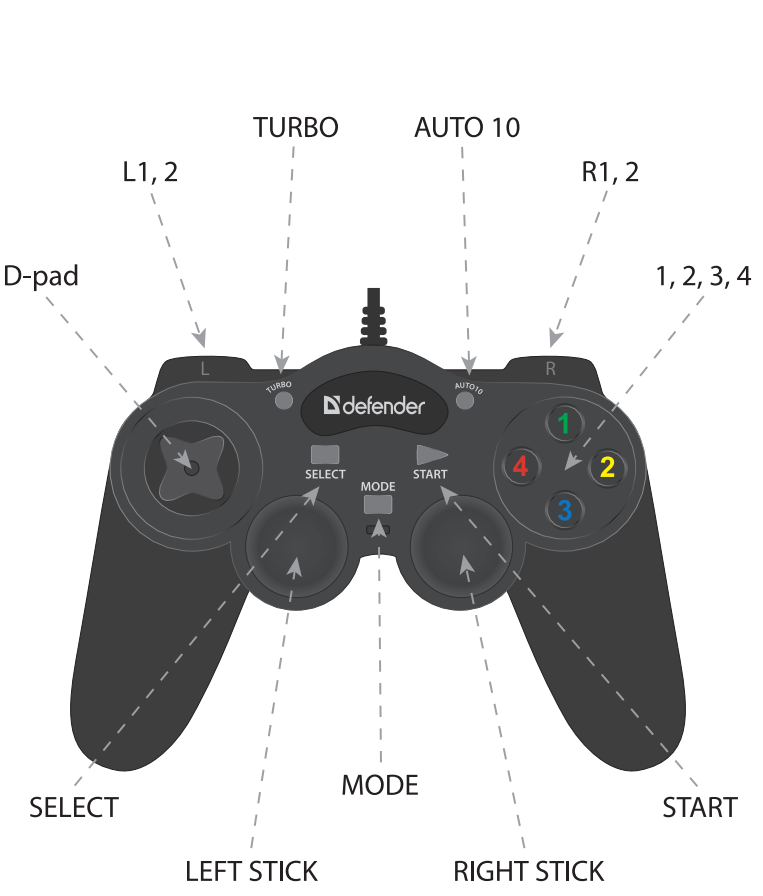

Defender Game Racer Turbo RS3

Wired gamepad
User Manual

CONNECTION TO PC

3. Windows 7 → Control Panel → Devices and printers
Windows 8 → Control Panel → Devices and printers
Windows 10 → Control Panel → Devices and printers

CONNECTION TO PS

USING

Operating mode	PS3	PS2/Digital	PS2/Analog	PC/Digital	PC/Analog	PC XINPUT (default)
Main Buttons	△	△	△	1	1	4
	○	○	○	2	2	2
	X	X	X	3	3	1
	□	□	□	4	4	3
	L2	L2	L2	5	5	Z
	R2	R2	R2	6	6	Z
D-PAD	L1	L1	L1	7	7	L1
	R1	R1	R1	8	8	R1
	R3	-	R3	12	12	10
Left Stick	X/Y	X/Y	X/Y	X/Y	X/Y	X/Y
	Z/RZ	1-4	Z/RZ	1-4	Z/RZ	X/Y
Right Stick	START	START	START	10	10	8
	SELECT	SELECT	SELECT	9	9	7
	TURBO	TURBO	TURBO	TURBO	TURBO	TURBO
	CLEAR	CLEAR	CLEAR	CLEAR	CLEAR	CLEAR
MODE	HOME	MODE	MODE	MODE	MODE	MODE
	AUTO10	AUTO10	AUTO10	AUTO10	AUTO10	AUTO10

TURBO

CLEAR

AUTO 10