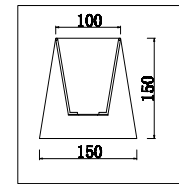

FREYA
TRADITION OF QUALITY

Instruction

FR2539WL-01G

1 x E14 (40W)

Model: FR2539WL-01G
Series: Ksenia

Wall Lamps