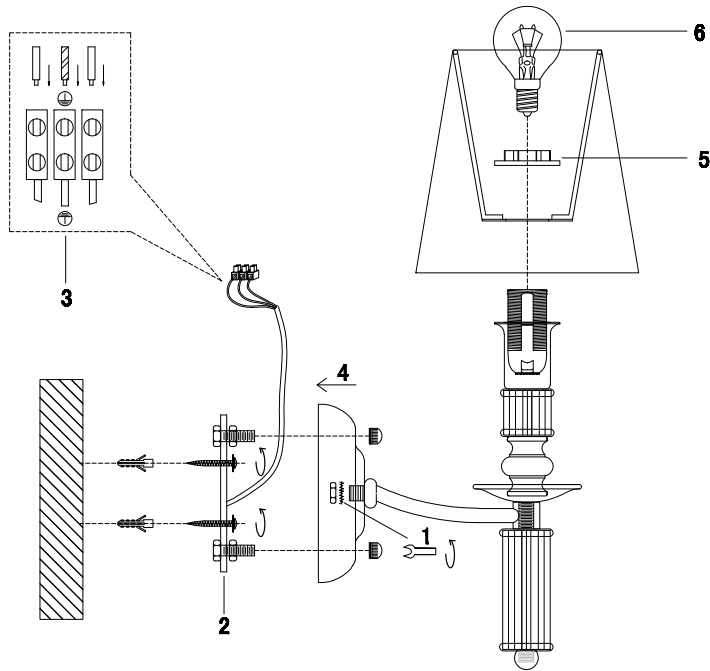

FREYA
TRADITION OF QUALITY

Instruction

FR2539WL-01G

1 x E14 (40W)

Model: FR2539WL-01G
Series: Ksenia

Wall Lamps