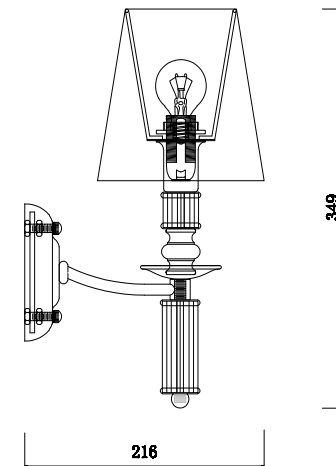

FREYA
TRADITION OF QUALITY

Instruction

FR2539WL-01G

1 x E14 (40W)

Model: FR2539WL-01G
Series: Ksenia

Wall Lamps