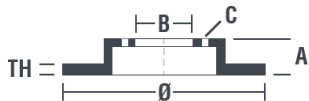

<b>09.8690.11</b>	
AP	24801 V
BRECO	BV 8427
DIMENSION	312 x 25 mm
MIN TH	23 mm
BALANCING	GUARANTEED
MATERIAL	SUB-GROUP 2
WEIGHT	8.9 kg
KBA ABE	09 GL H 05
	KBA 61112
	INSIDE THE BOX 205.5896.21
HC	
	09.8690.11