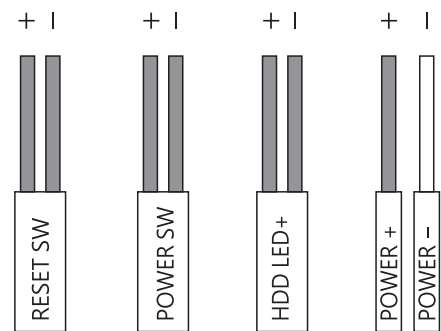

Front Panel Connector

Motherboard