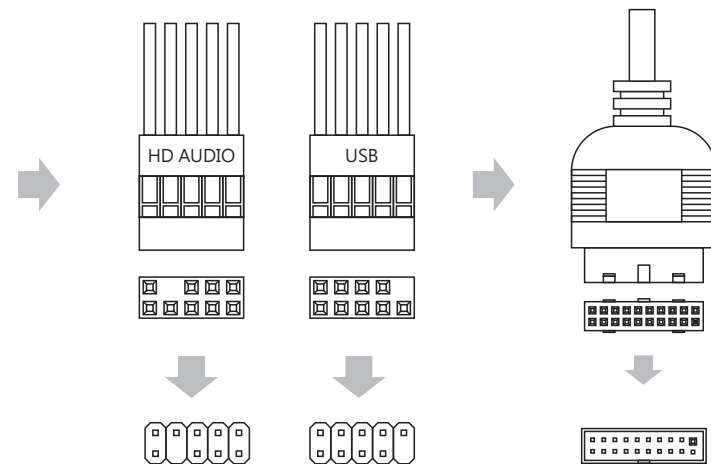

Quartz

Product overview

User's Manual
Manual del usuario
Bedienungsanleitung
Manuel d'utilisation

Manuale dell'utente
Podręcznik użytkownika
Руководство пользователя
Manual de utilizador

使用説明書/使用说明书
ユーザーズマニュアル
Нұсқаулары
Talimatlar

Accessory Bag Contents

HDD Rail Screw

MB Standoff

HDD Thumb Screw

SSD Screw
MB Screw

PSU Screw
PCI Screw

Front I/O Panel Cable Connection

(Please refer to the motherboard's manual for further instructions).

Front Panel Connector

Motherboard

How to Install Guide

(1) Motherboard

English
Install Motherboard

Русский
Установите материнскую плату

Español
Instalación de Placa madre

Português
Instalar a placa principal

Deutsche
Motherboard installieren

繁体/简体
安装主板
安装主机板

Français
Installer carte mère

日本語
マザーボードを取り付けます

Italiano
Installazione della scheda madre

Қазақ тілі
Аналық тақтаны орнатыңыз

Polski
Instalacja płyty głównej

Türkçe
Anakart yükleyin