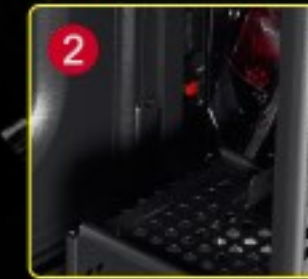

# VALUE SERIES

Can install 2x12cm fans

Bottom(Flip Over) Installing 8cm Fan

For 5.25" bay

Can Install 2.5" HDD

Provide easy access to CPU cooler's back plate

Can install 1x12 cm fan

Can Install 2.5" HDD