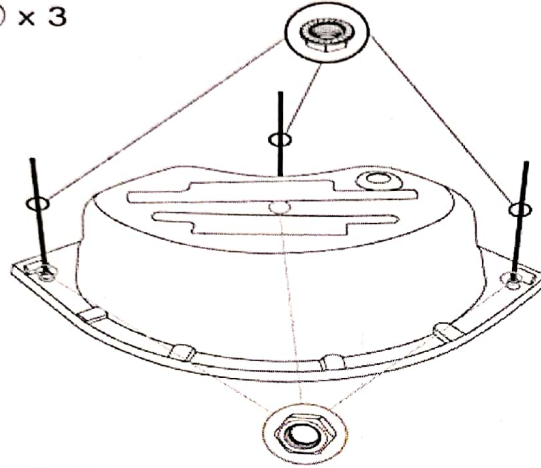

Instruction manual

ERA/ERA JET
900x900x2150mm

NORA/NORA JET
800x800x2150mm

⑭ x 3 ⑮ x 1

① x 3 ② x 3

③ x 1

⑫ x 2 ⑰ x 4
⑩ x 4 ① x 2

⑪ x 2 ⑬ x 2

④ x 2 ⑤ x 8
⑥ x 8

M x 1 **P** x 1

Z x 1

R x 2 **S** x 1

Ⓡ x 12 Ⓣ x 1

ERA JET

扫描全能王 创建

ERA JET