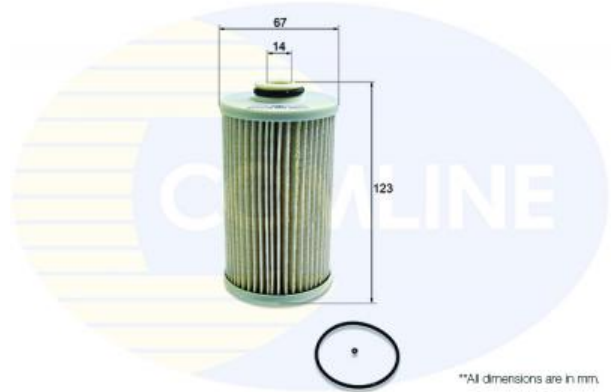

AUTO PARTS

Product Bulletin

EFF236 - Fuel Filter

Vehicles

HONDA,

Technical Info

Height (mm)	123
Inner Diameter (mm)	14
Outer Diameter (mm)	67

Cross References