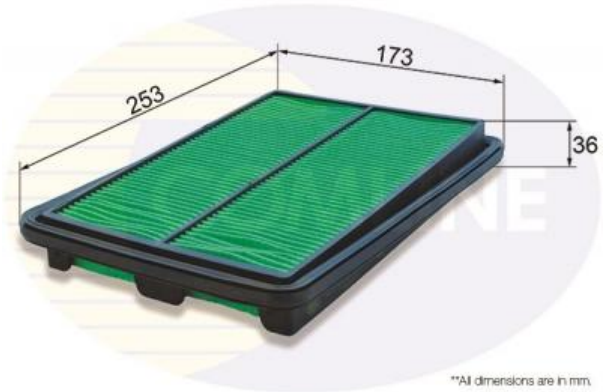

AUTO PARTS

Product Bulletin

EAF895 - Air Filter

Vehicles

NISSAN, RENAULT,

Technical Info

Height (mm) 36
 Length (mm) 253
 Width (mm) 173

| | | | | | |
|-----------------------------|---------------|-------------------|----------|------------------------|-------------|
| 1A First Automotive | A63575 | AMC | NA-2656 | ASHIKA | 20-01-149 |
| ASHUKI | N002-46 | BLUE PRINT | ADN12287 | BORG & BECK | BFA2408 |
| BOSCH | F 026 400 465 | CLEAN | MA3231 | COOPERSFIA | PA7816 |
| FILTRON | AP124/2 | FRAM | CA11858 | HENGST | E533L |
| HERTH+BUSS JAKOPARTS | J1321087 | JAPANPARTS | FA-149S | JAPKO | 20149 |
| KAVO | NA-2656 | KNECHT | LX4138 | MAHLE | LX4138 |
| MANN | C25040 | MECAFILTER | ELP9442 | MOTAQUIP | LVFA1570 |
| MULLERFILT | PA3575 | NIPPARTS | N1321090 | NISSAN | 16546-4BA1A |
| NISSAN | 16546-4BA1B | NPS | N132N80 | PURFLUX | A1713 |
| TECNECO | AR25040PM-J | WIX | WA9788 | | |