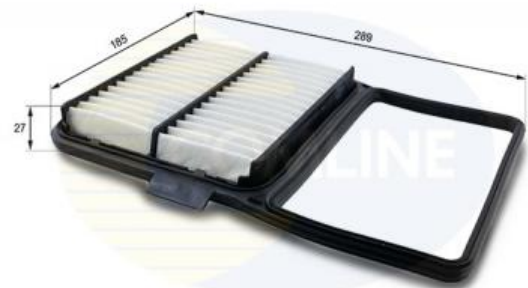

AUTO PARTS

Product Bulletin

EAF796 - Air Filter

Vehicles

TOYOTA

Technical Info

Height (mm) 27
 Length (mm) 289
 Width (mm) 185

**All dimensions are in mm.