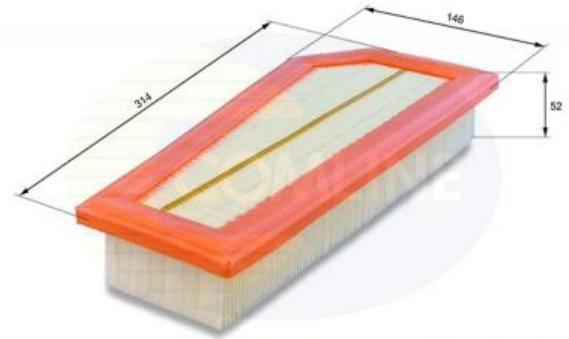

AUTO PARTS

Product Bulletin

EAF759 - Air Filter

Vehicles

MERCEDES-BENZ,

Technical Info

Height (mm) 52
 Length (mm) 314
 Width (mm) 146

**All dimensions are in mm.