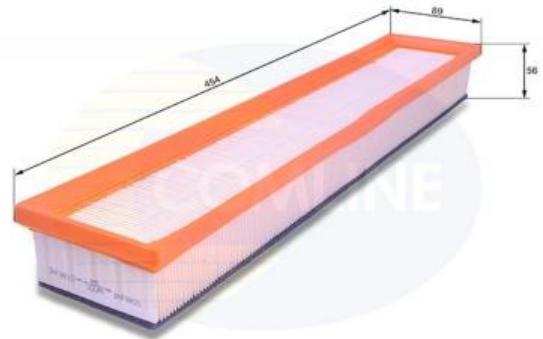

AUTO PARTS

Product Bulletin

EAF752 - Air Filter

Vehicles

JAGUAR,

Technical Info

Height (mm) 56
 Length (mm) 454
 Width (mm) 89

**All dimensions are in mm.