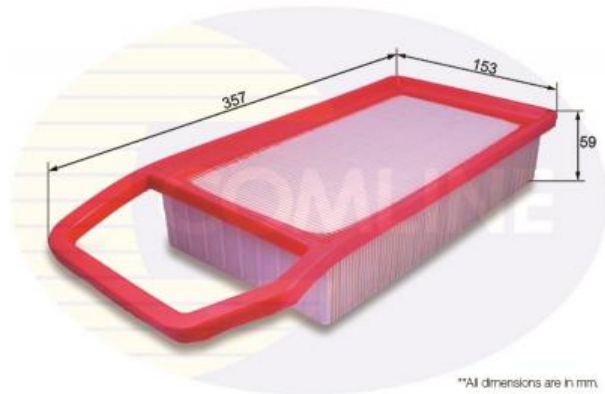

AUTO PARTS

Product Bulletin

EAF545 - Air Filter

Vehicles

CITROEN, PEUGEOT,

Technical Info

Height (mm) 59
 Length (mm) 357
 Width (mm) 153

**All dimensions are in mm.