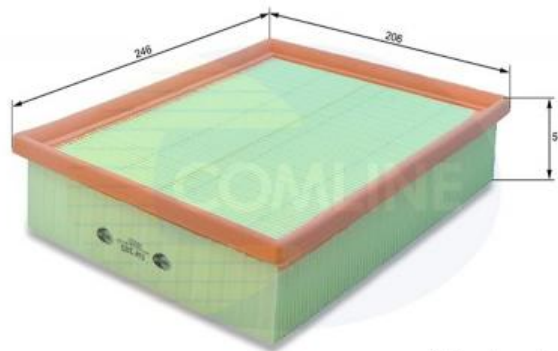

### Technical Info

Height (mm) 57  
 Length (mm) 246  
 Width (mm) 206

\*\*All dimensions are in mm.