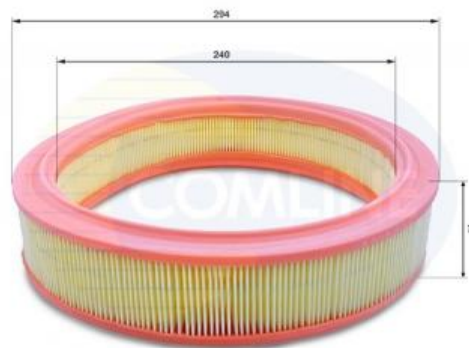

AUTO PARTS

Product Bulletin

EAF098 - Air Filter

Vehicles

FIAT, LANCIA

Technical Info

Height (mm)	70
Inner Diameter (mm)	240
Outer Diameter (mm)	294

**All dimensions are in mm.