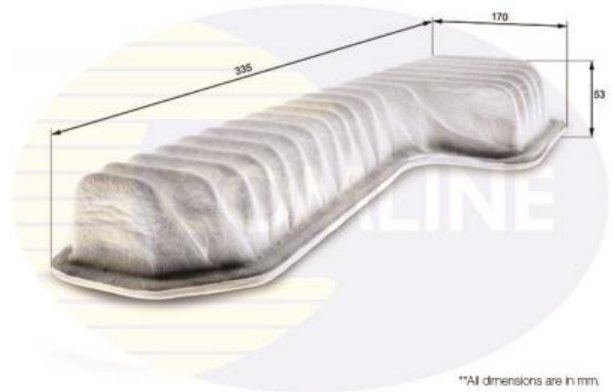

AUTO PARTS

Product Bulletin

CTY12055 - Air Filter

Vehicles

LEXUS, TOYOTA,

Technical Info

Height (mm) 53
 Length (mm) 335
 Width (mm) 170

*All dimensions are in mm.